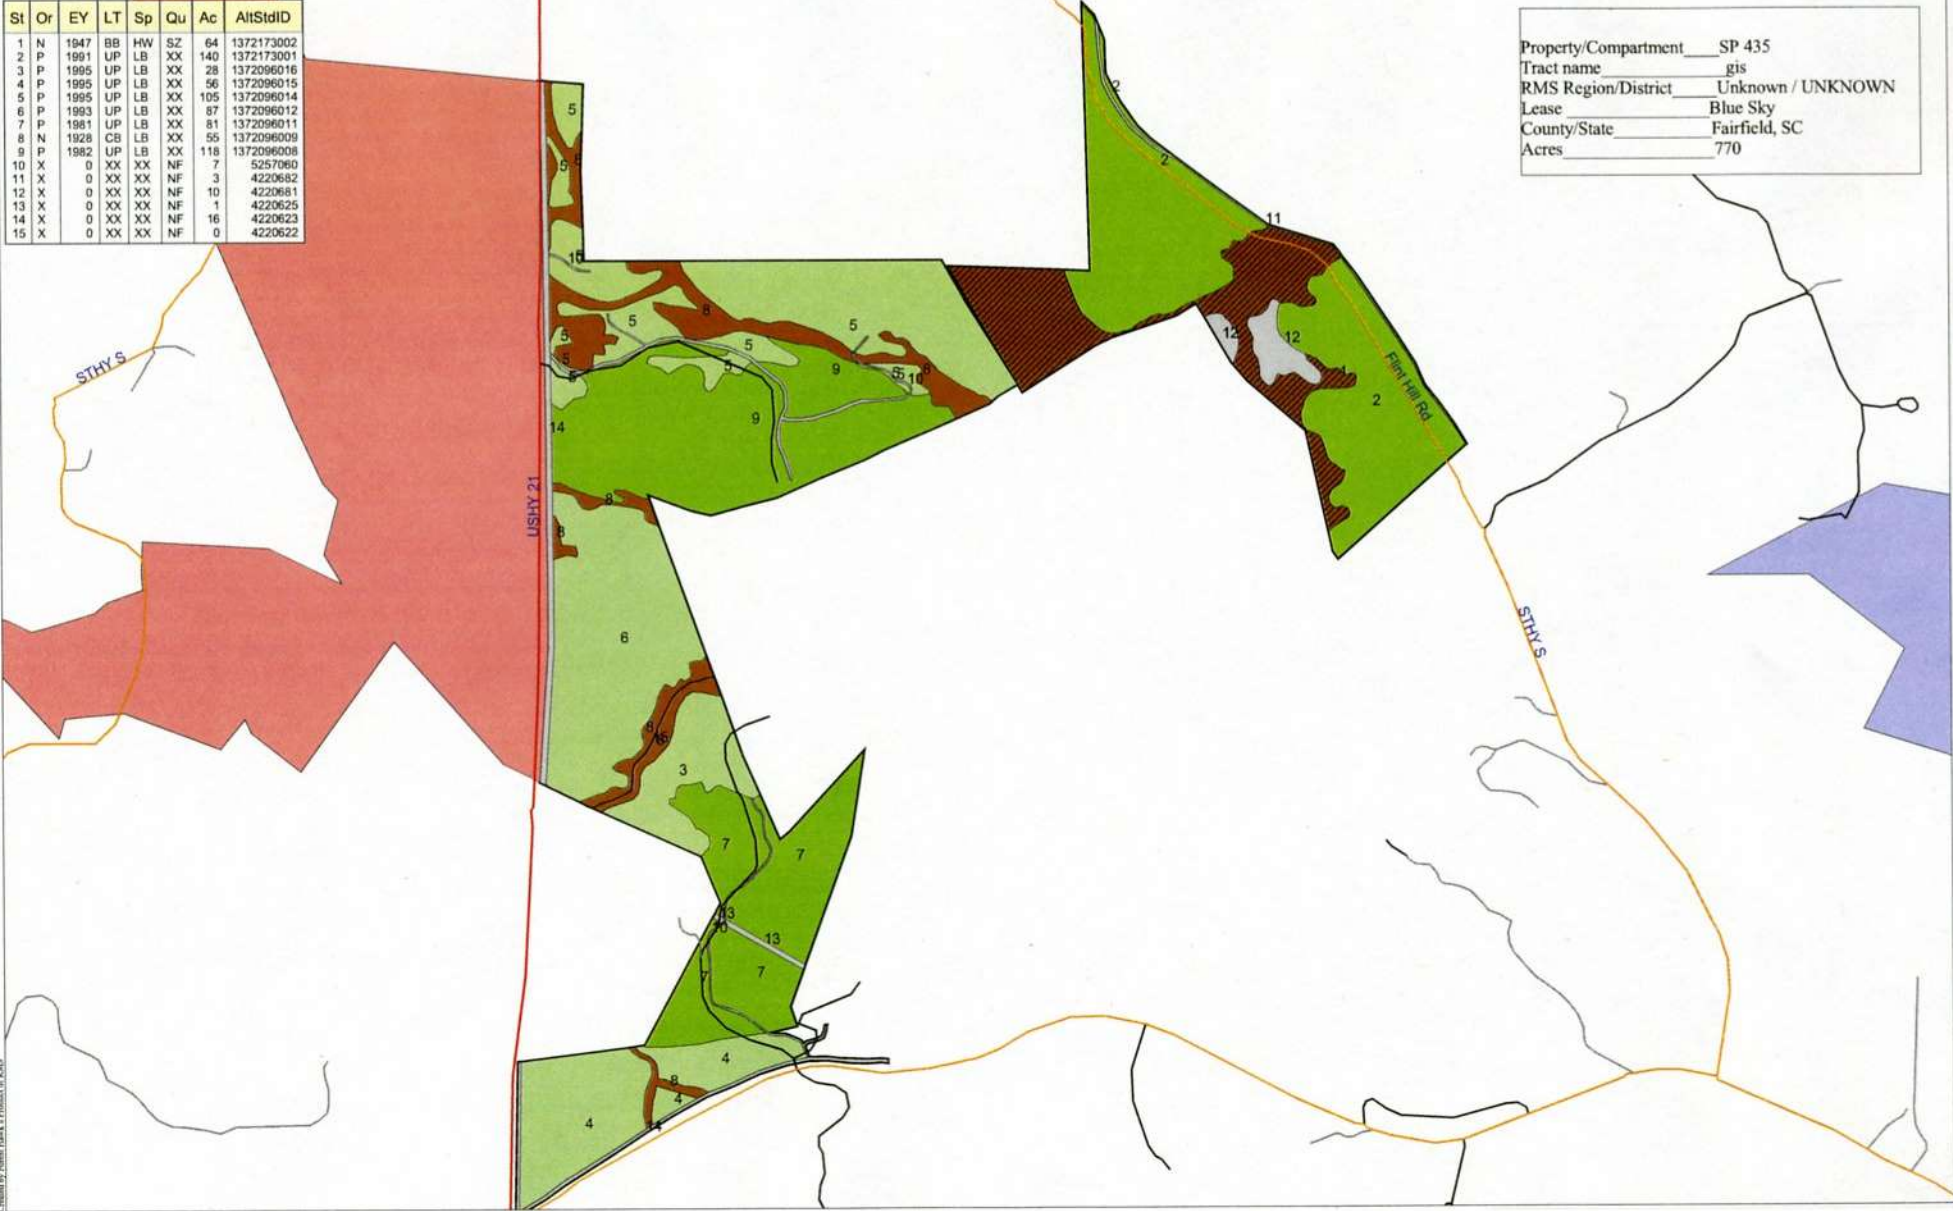

St	Or	EY	LT	Sp	Qu	Ac	AltStdID
1	N	1947	BB	HW	SZ	64	1372173002
2	P	1991	UP	LB	XX	140	1372173001
3	P	1995	UP	LB	XX	28	1372096016
4	P	1995	UP	LB	XX	56	1372096015
5	P	1995	UP	LB	XX	105	1372096014
6	P	1993	UP	LB	XX	87	1372096012
7	P	1981	UP	LB	XX	81	1372096011
8	N	1928	CB	LB	XX	55	1372096009
9	P	1982	UP	LB	XX	118	1372096008
10	X	0	XX	XX	NF	7	422570660
11	X	0	XX	XX	NF	3	4220682
12	X	0	XX	XX	NF	10	4220681
13	X	0	XX	XX	NF	1	4220625
14	X	0	XX	XX	NF	16	4220623
15	X	0	XX	XX	NF	0	4220622

Property/Compartment SP 435
 Tract name _____gis
 RMS Region/District Unknown / UNKNOWN
 Lease Blue Sky
 County/State Fairfield, SC
 Acres 770

1:15840

This map is not warranted for completeness or accuracy

Created by James Blank a Product of RMS