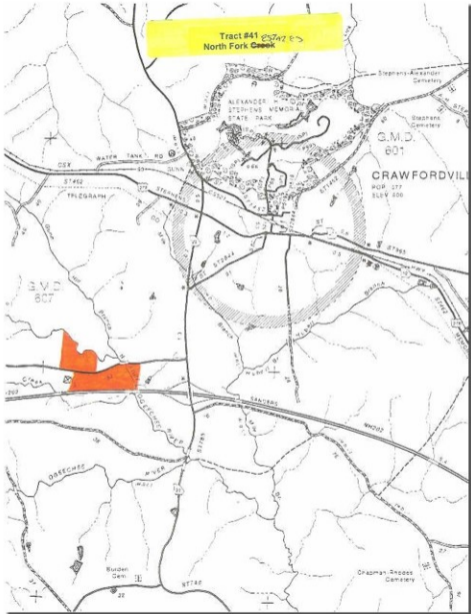

Tract #41 25747 E  
North Fork Creek

25747 E

North Fork Creek

ALEXANDER STEPHENS MEMORIAL STATE PARK

G.M.D. 601

CRAWFORDVILLE

POP. 277  
ELEV. 500

G.M.D. 607

DRECHES RIVER

DRECHES RIVER

DRECHES RIVER

DRECHES RIVER

DRECHES RIVER

DRECHES RIVER

DRECHES RIVER

DRECHES RIVER