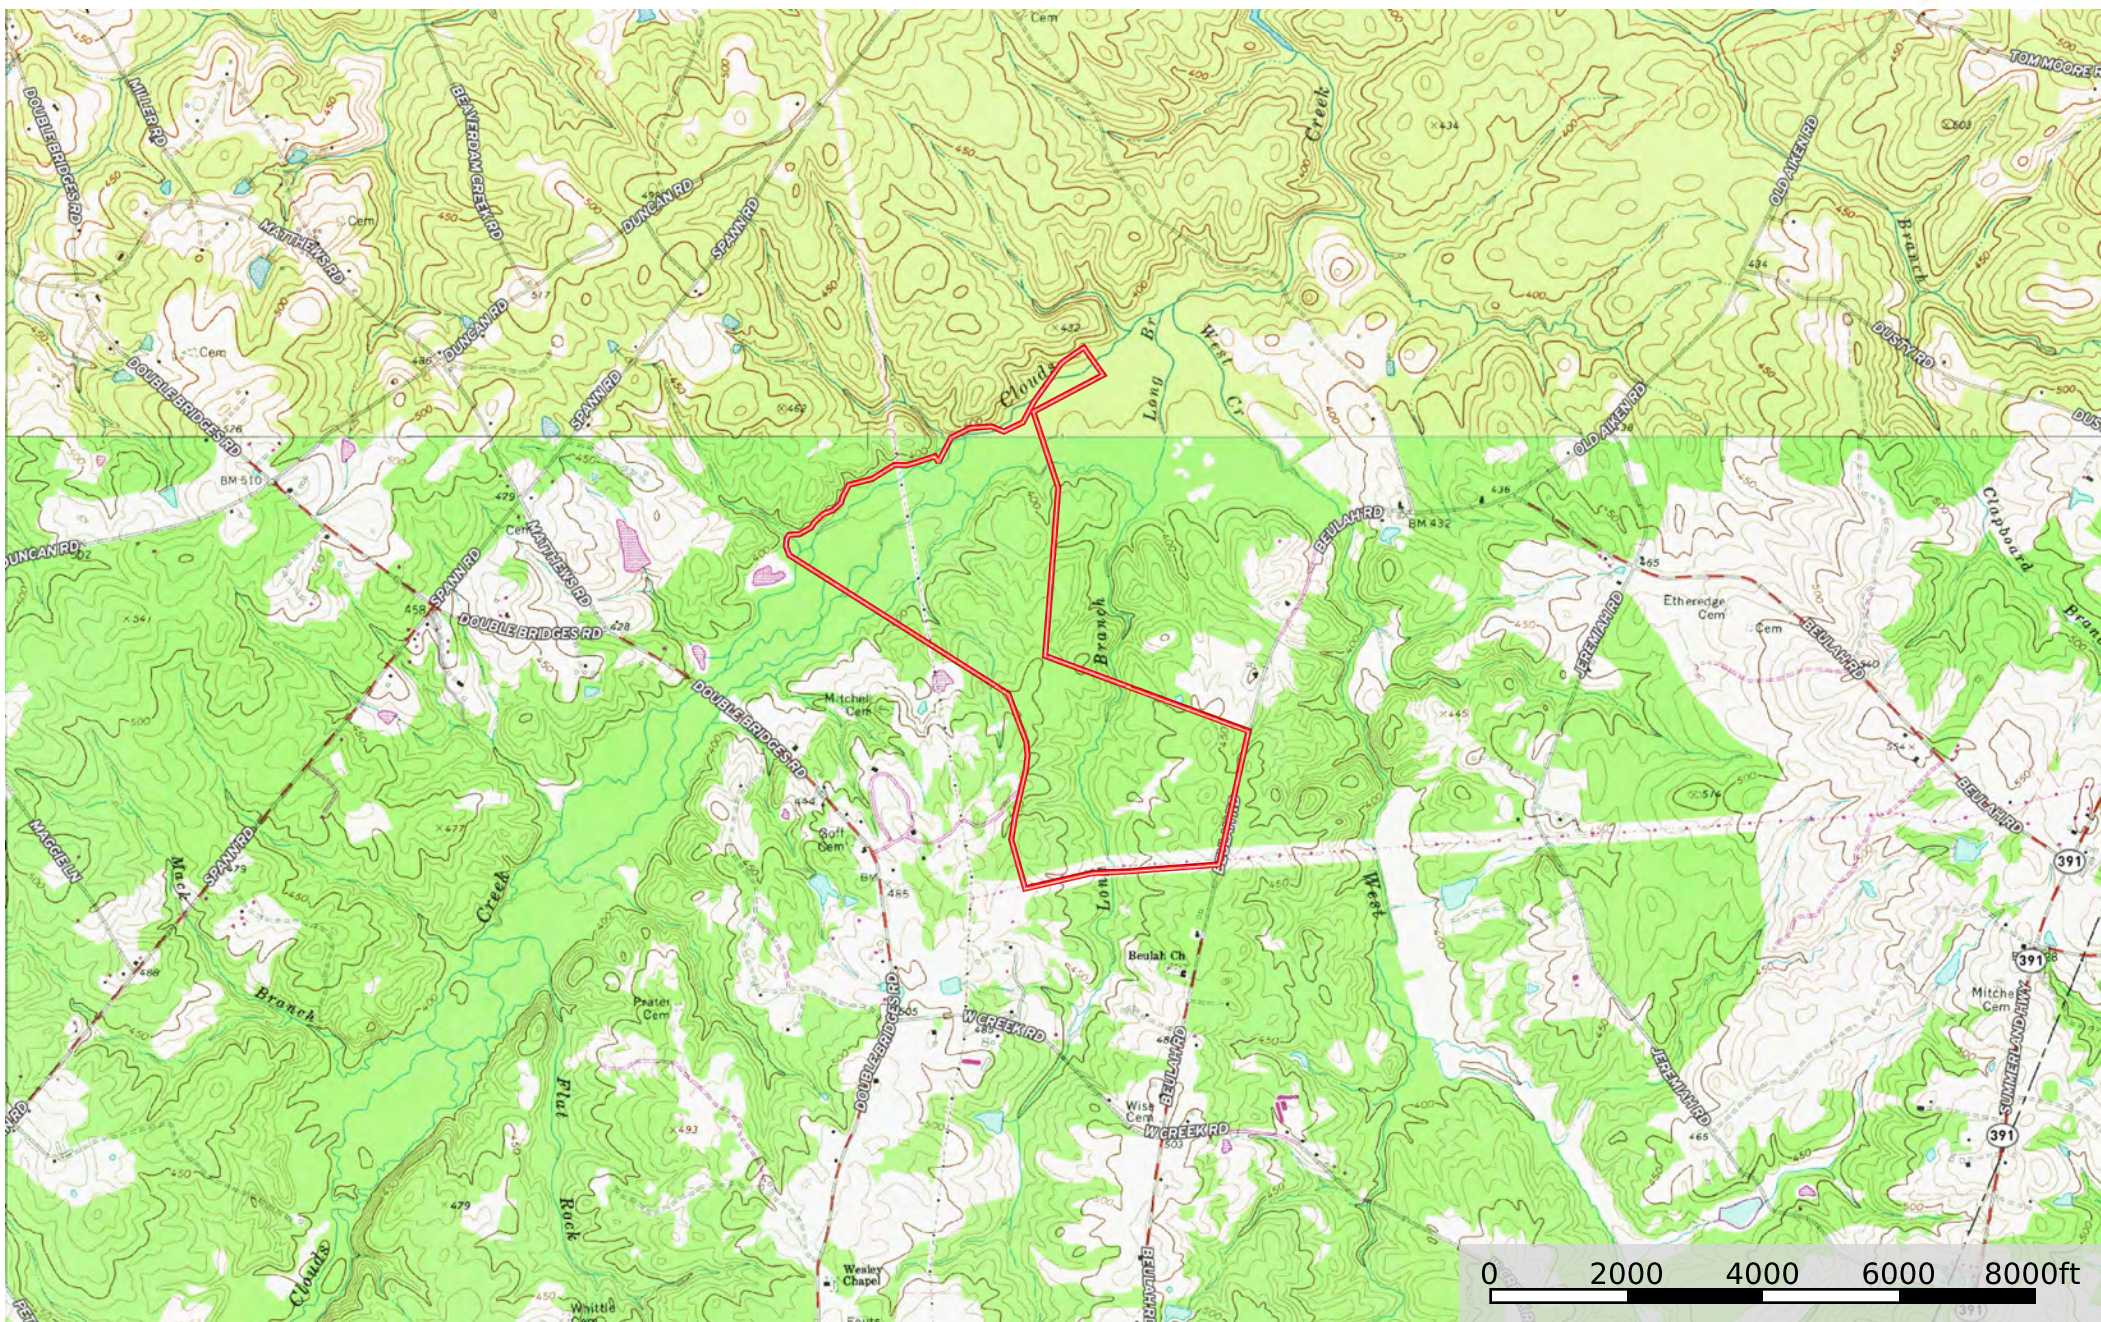

C130 SC Saluda County- Boulderdash Farms

Saluda County, South Carolina, 418.86 AC +/-

 Boundary