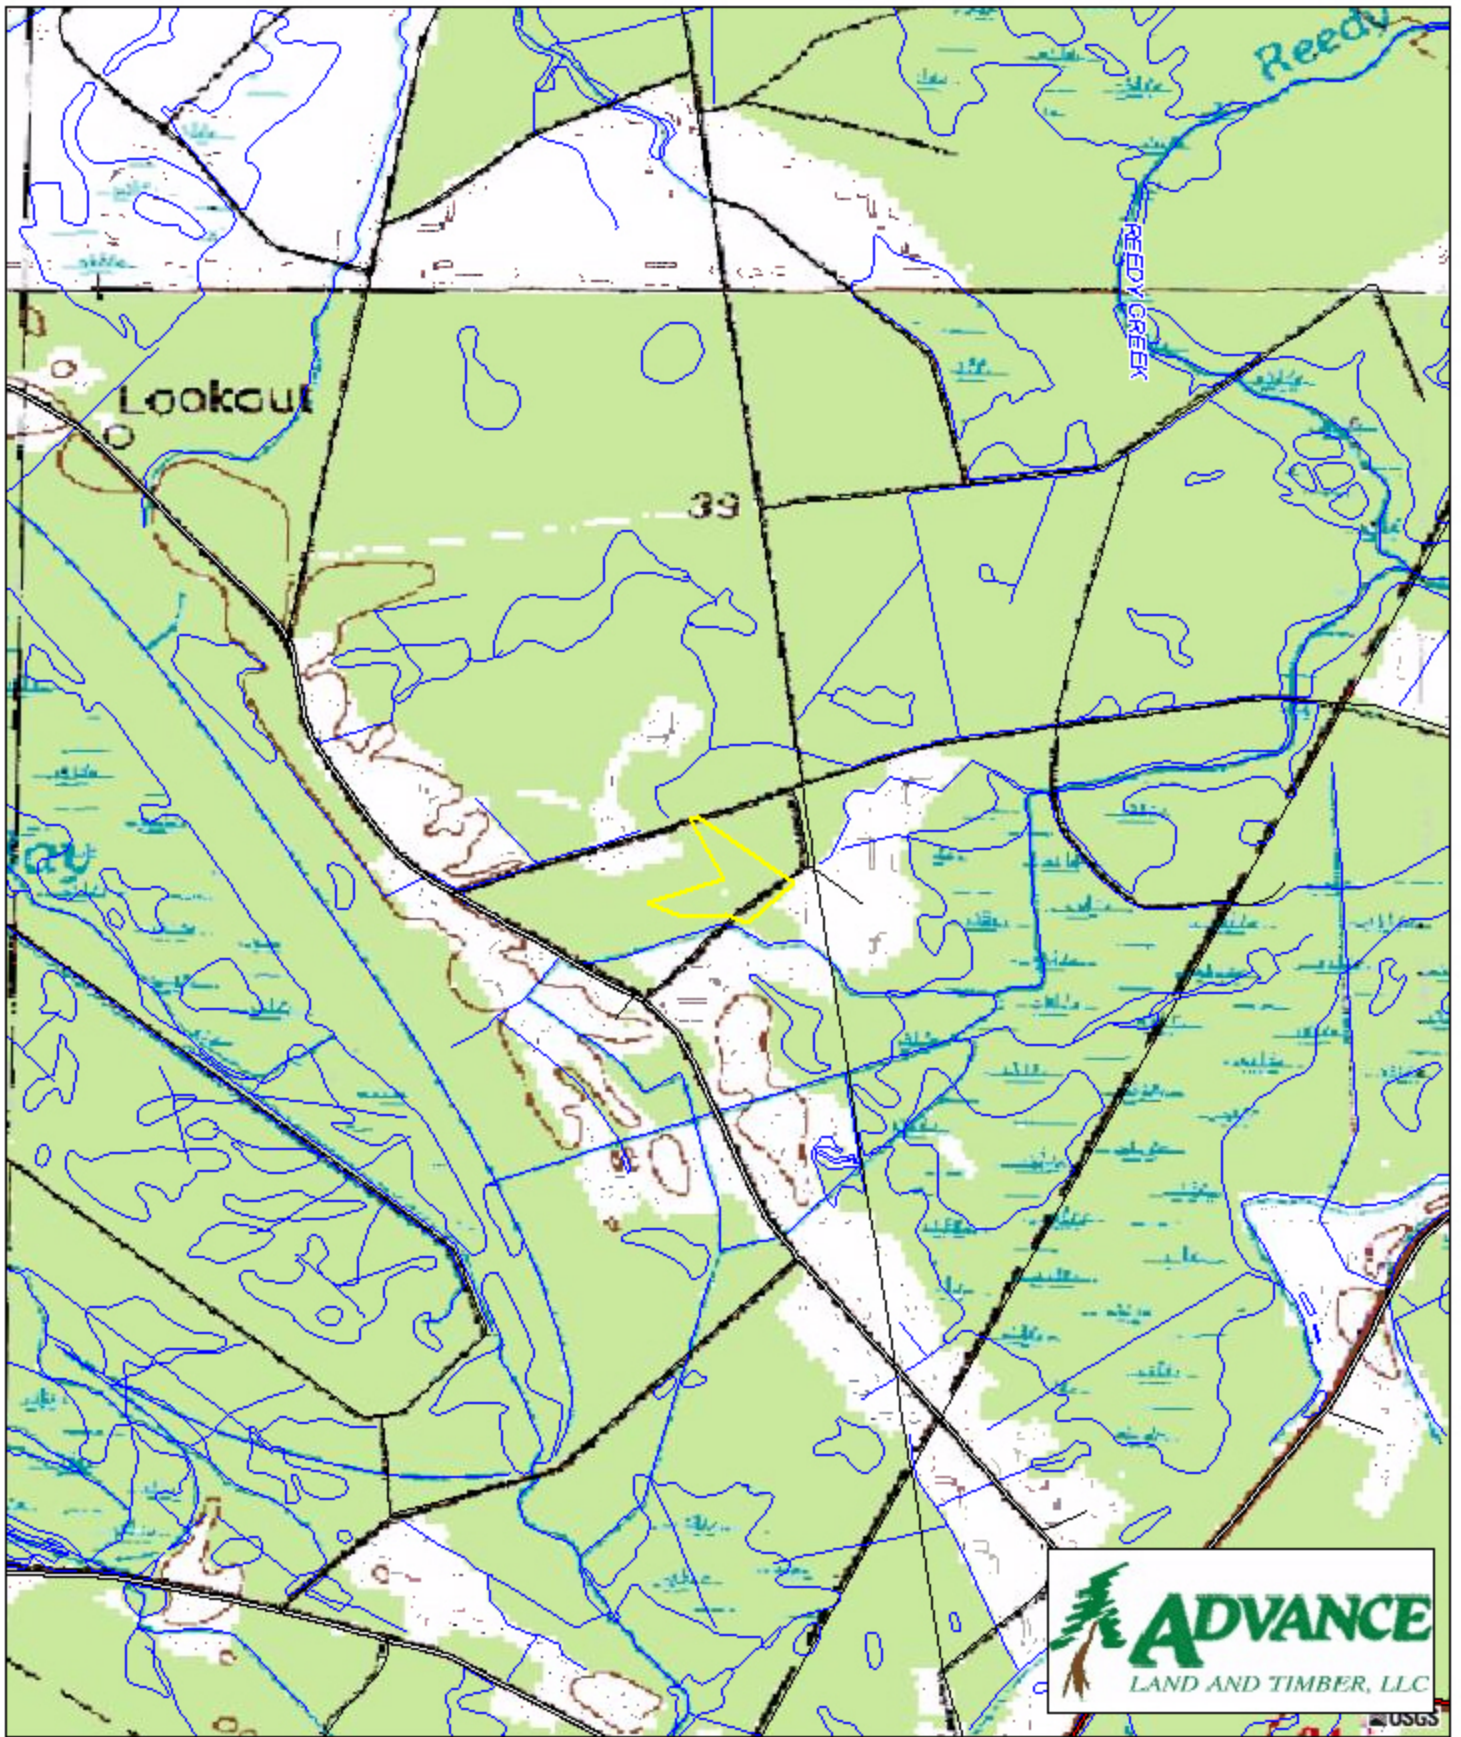

Thomas 29 Tract - Marlboro County, SC #395

23.6 Acres

USGS