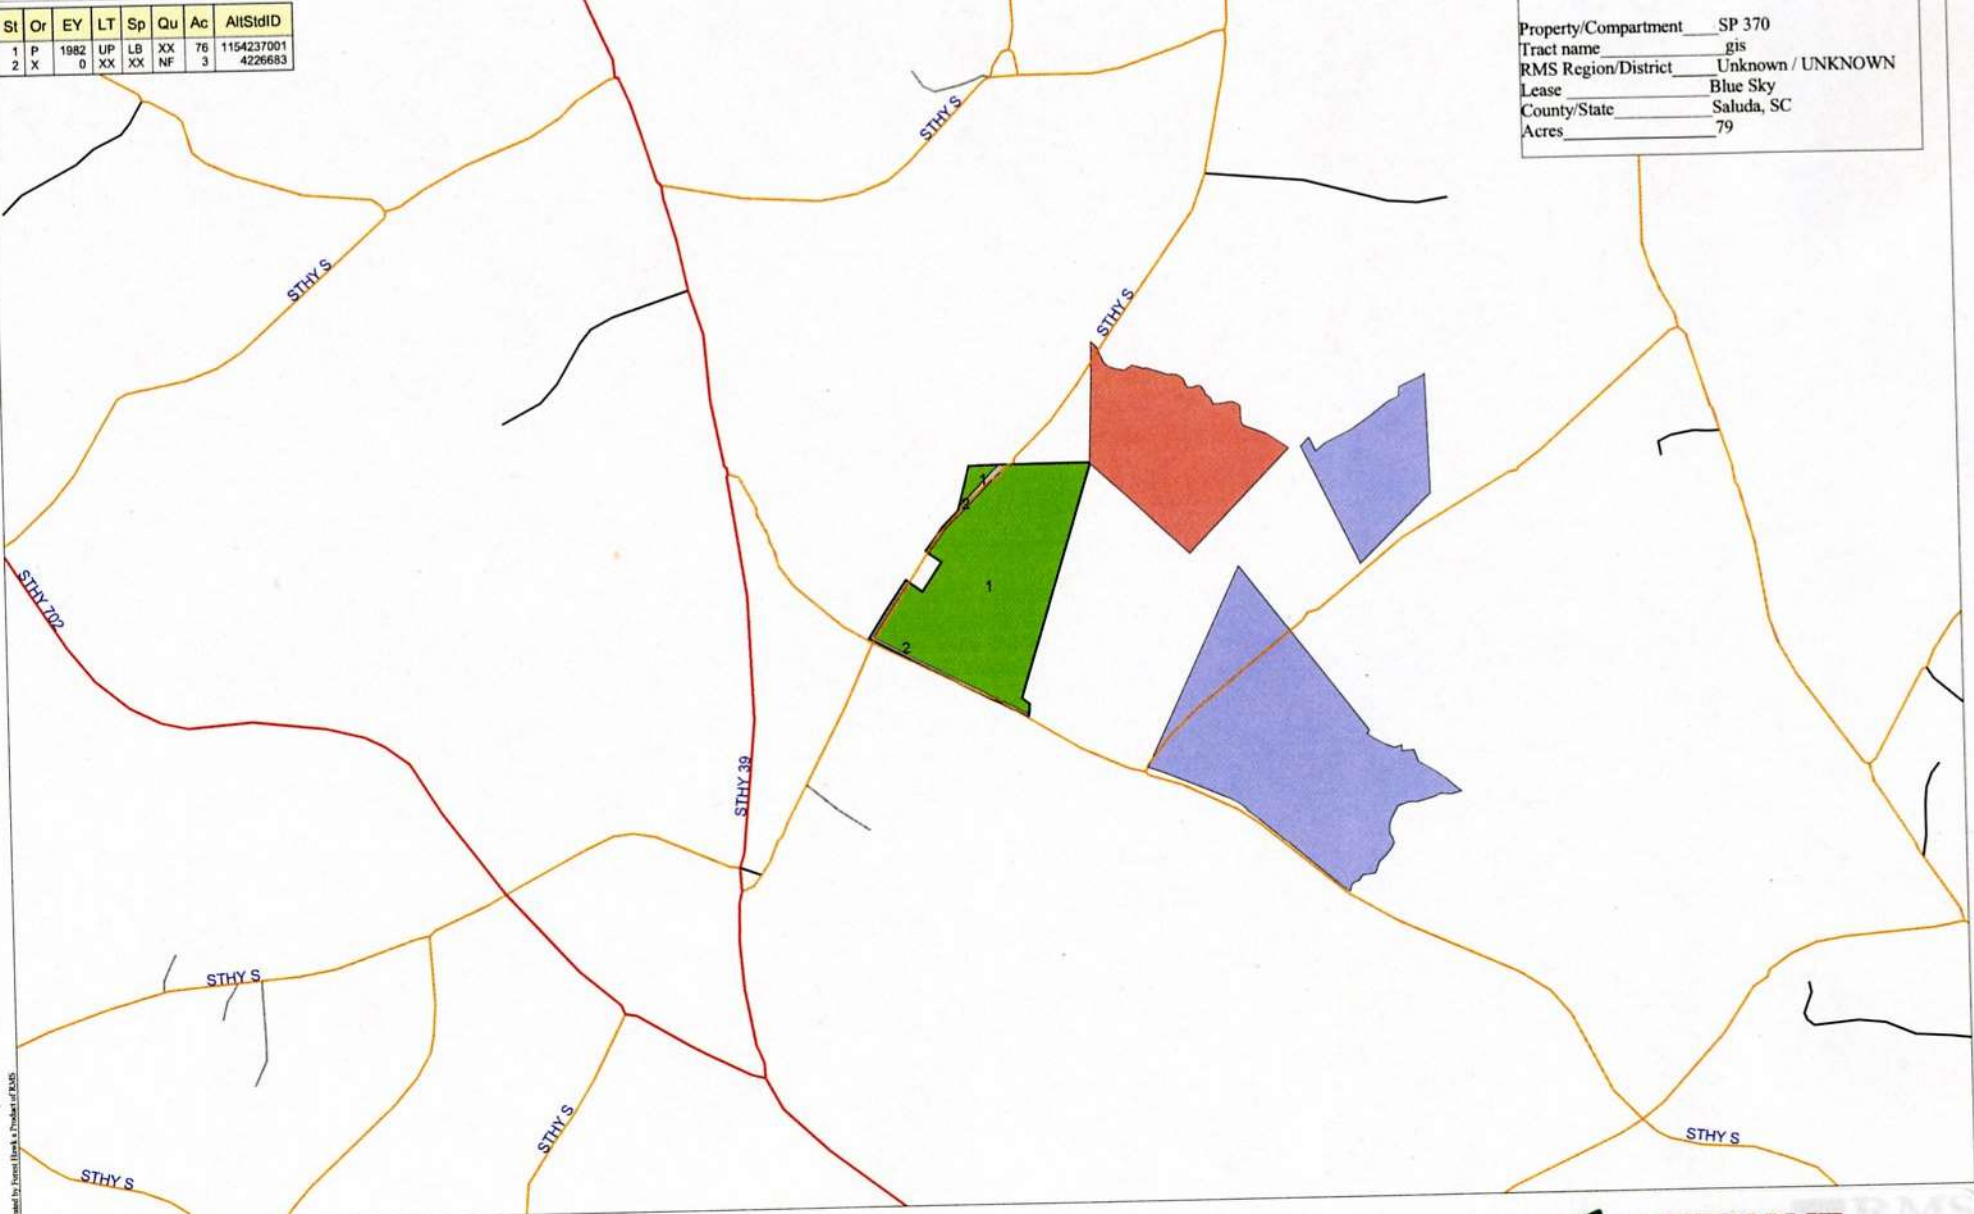

St	Or	EY	LT	Sp	Qu	Ac	AltSidID
1	P	1982	UP	LB	XX	76	1154237001
2	X	0	XX	XX	NF	3	4226683

Property/Compartment	SP 370
Tract name	gis
RMS Region/District	Unknown / UNKNOWN
Lease	Blue Sky
County/State	Saluda, SC
Acres	79

Created by Forest Plans & Products of RMS

1:15840

**ADVANCE**  
LAND AND TIMBER, LLC

This map is not warranted for completeness or accuracy