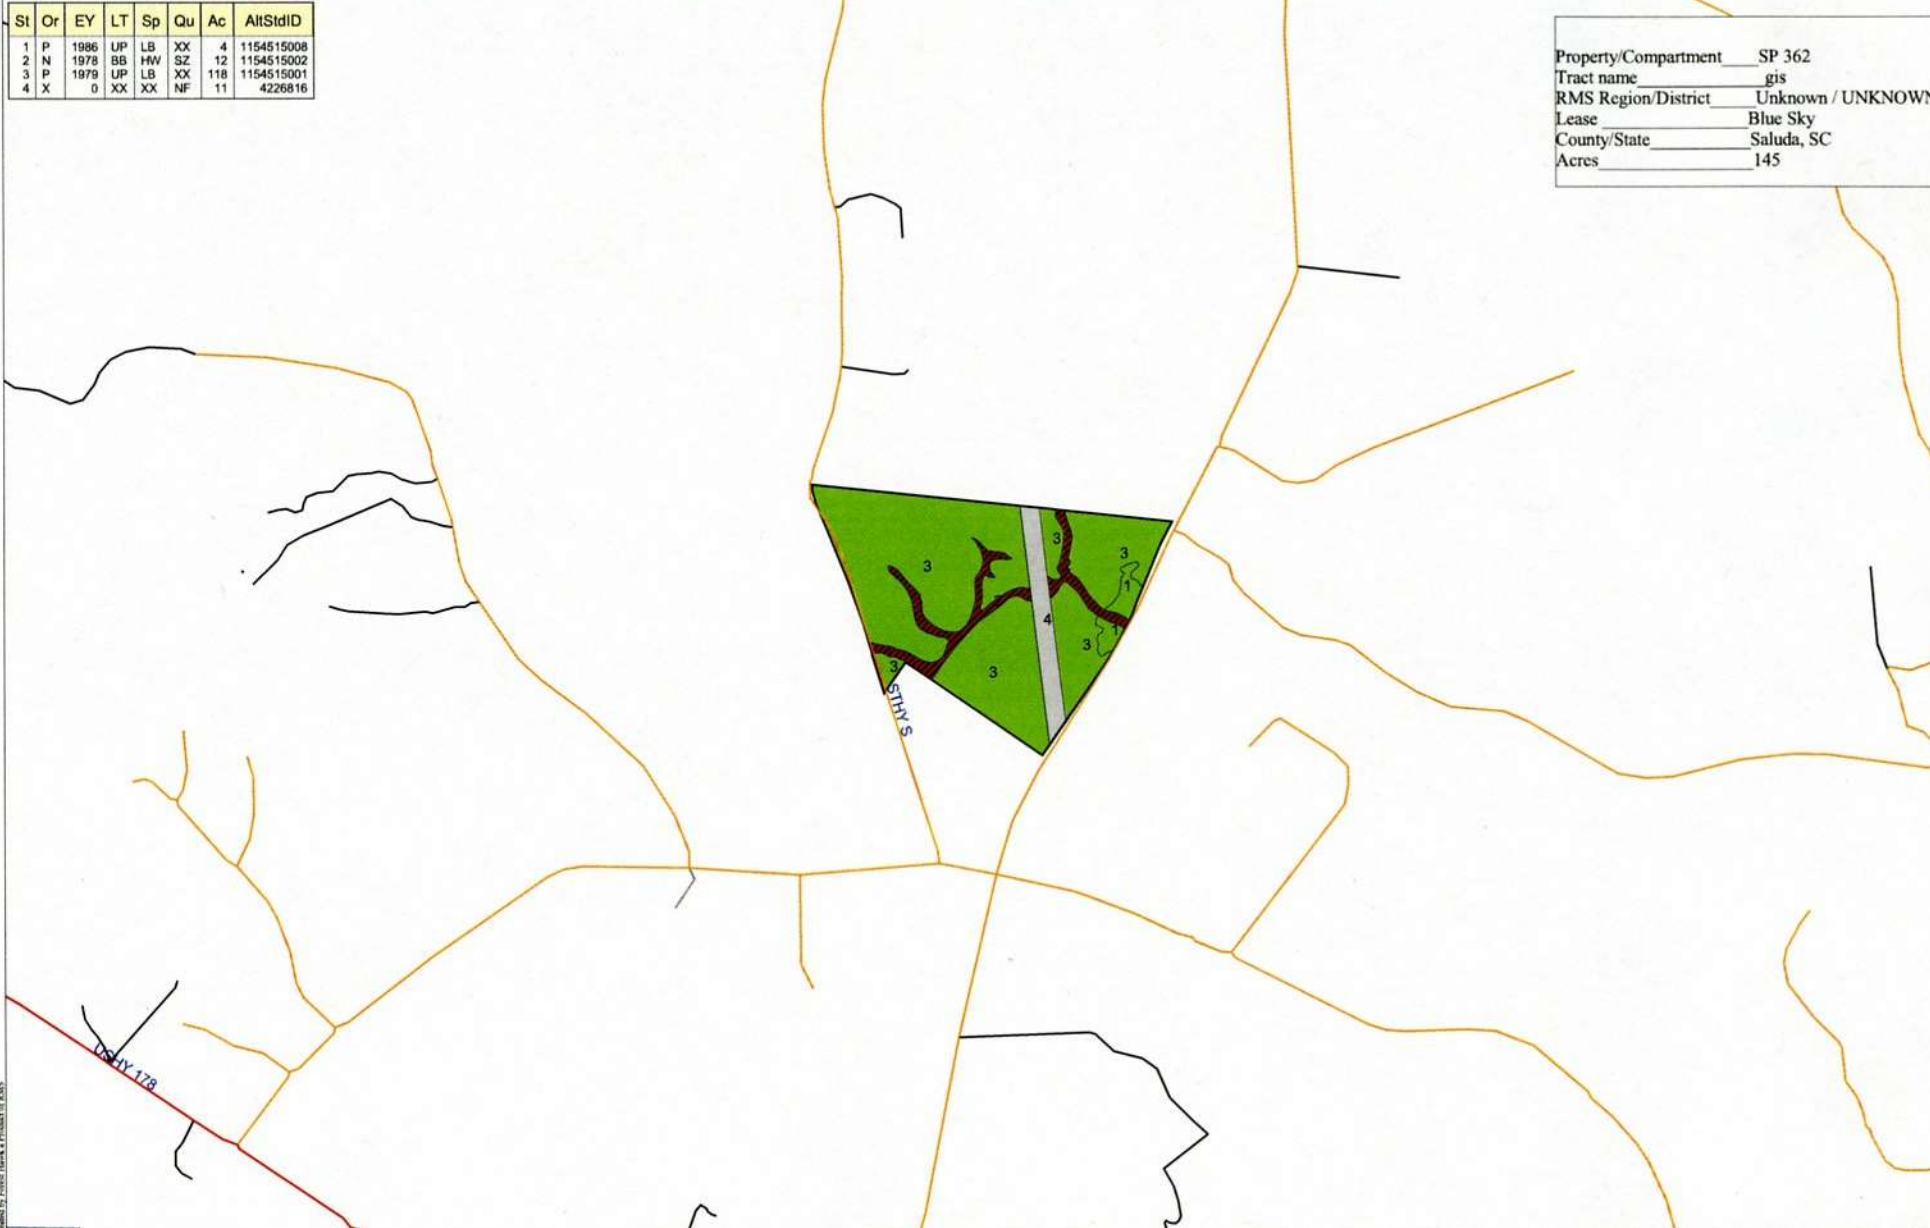

St	Or	EY	LT	Sp	Qu	Ac	AltStdID
1	P	1986	UP	LB	XX	4	1154515008
2	N	1978	BB	HW	SZ	12	1154515002
3	P	1979	UP	LB	XX	118	1154515001
4	X	0	XX	XX	NF	11	4226816

Property/Compartment SP 362  
 Tract name gis  
 RMS Region/District Unknown / UNKNOWN  
 Lease Blue Sky  
 County/State Saluda, SC  
 Acres 145

Created by Forest Hawk a Product of RMS

1:15840

This map is warranted complete or accurate