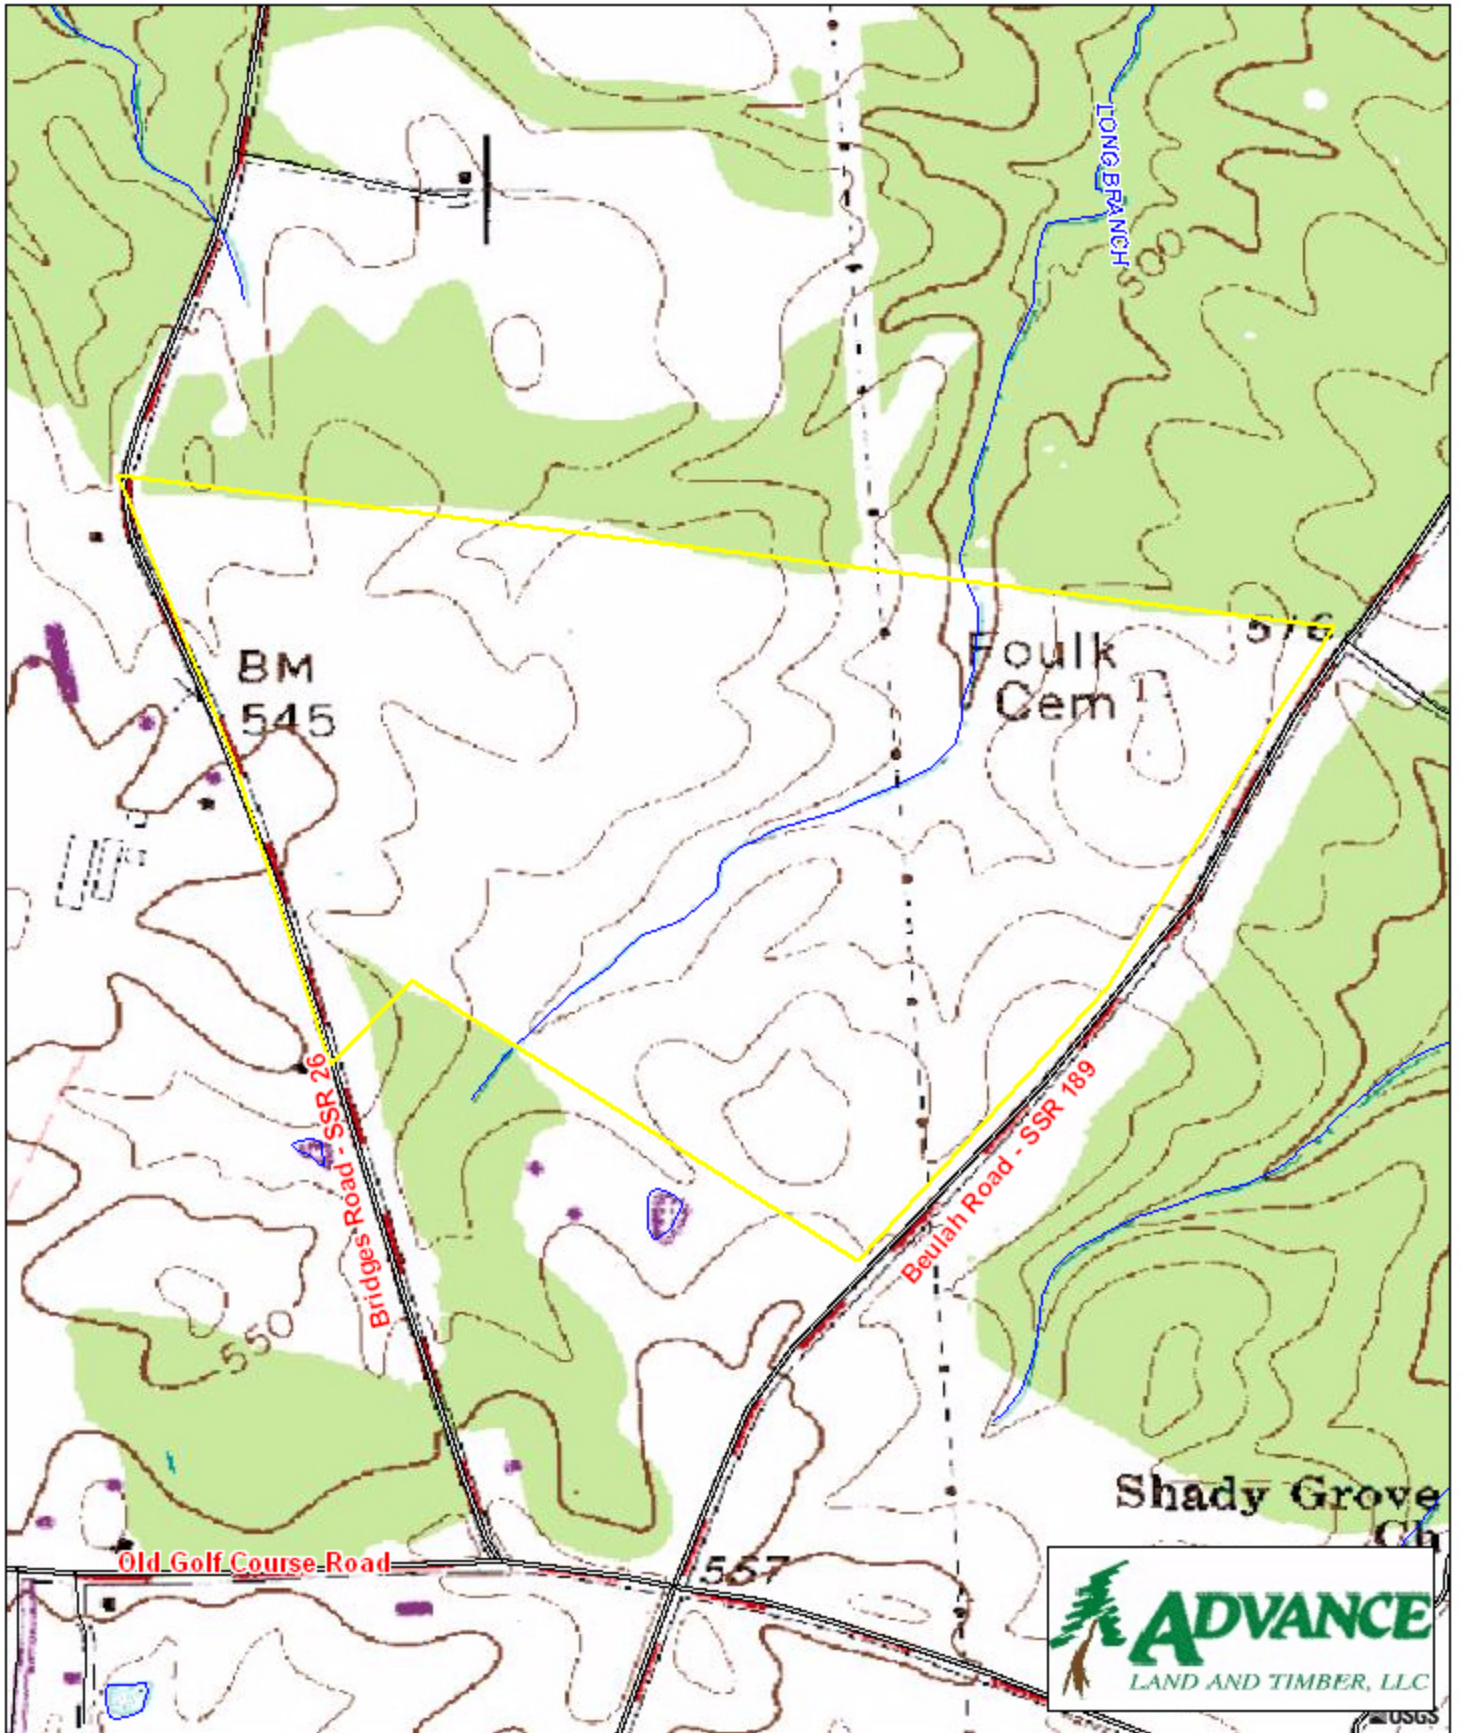

Tract SP 362  
Saluda County, SC

145 +/- acres

USGS