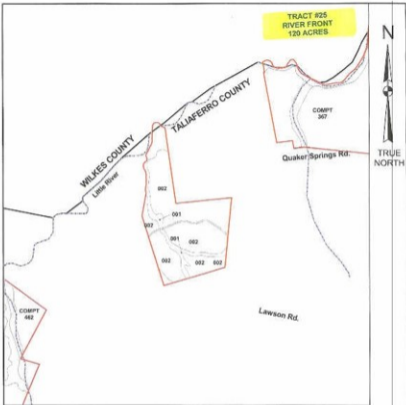

TRACT #25
RIVER FRONT
120 ACRES

1320 0 1320 Feet

1 INCH = 20 CHAINS

Stand no.	Acres	Type	Species'	Year est.
001	15	Natural Red	Mixed Red	1953
002	104	Plantation	lobolly	1874
004	1	Plantation	lobolly	1991

PIEDMONT INVESTORS

L.L.C.

SOUTHEAST REGION
COMPARTMENT 7353463

120 ACRES
TALIAFERRO COUNTY GEORGIA