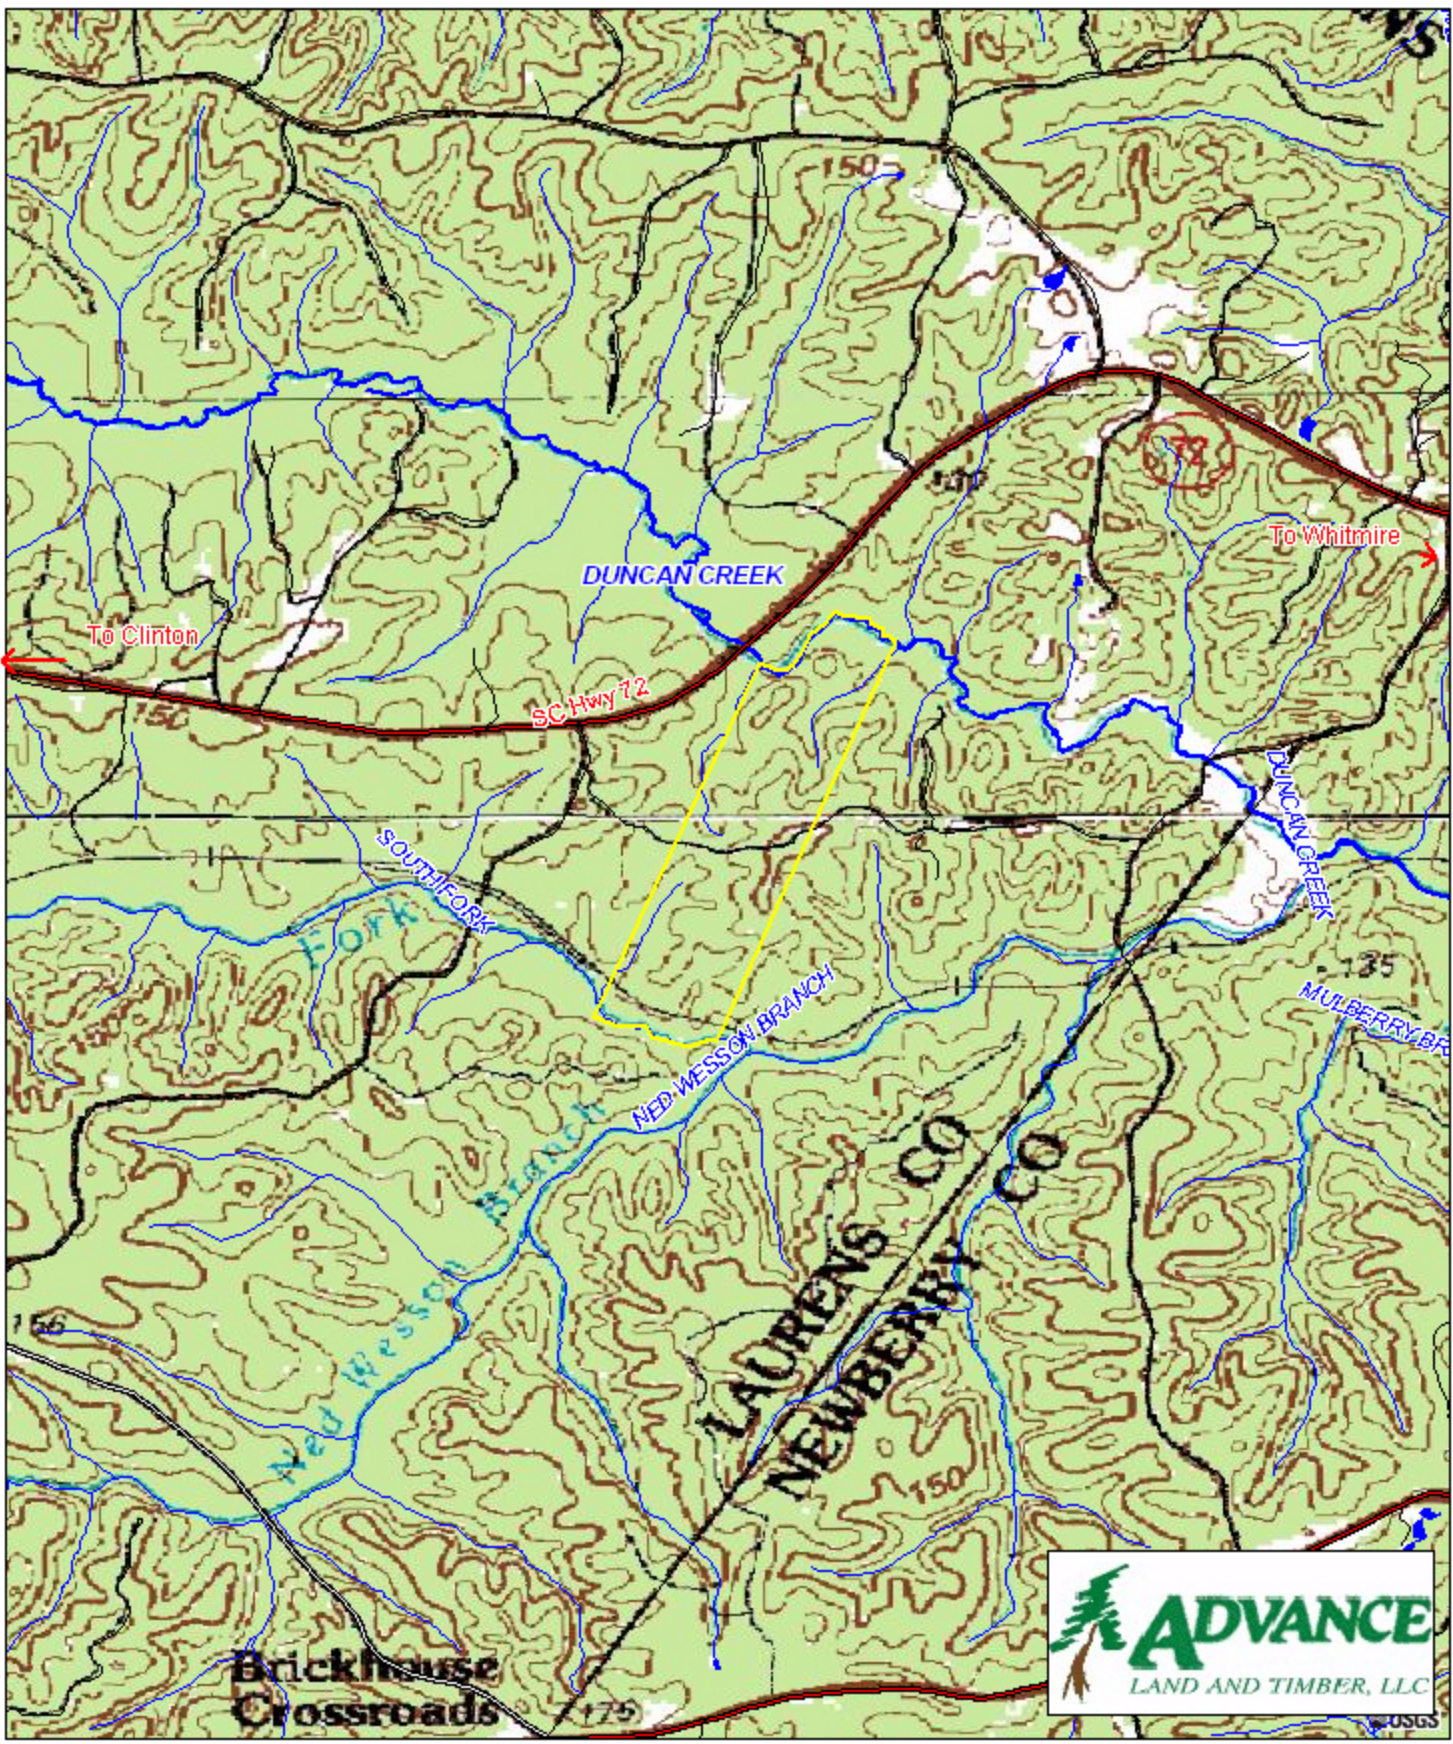

Townsend Tract - Laurens County, SC #155

352.0 acres

© USGS