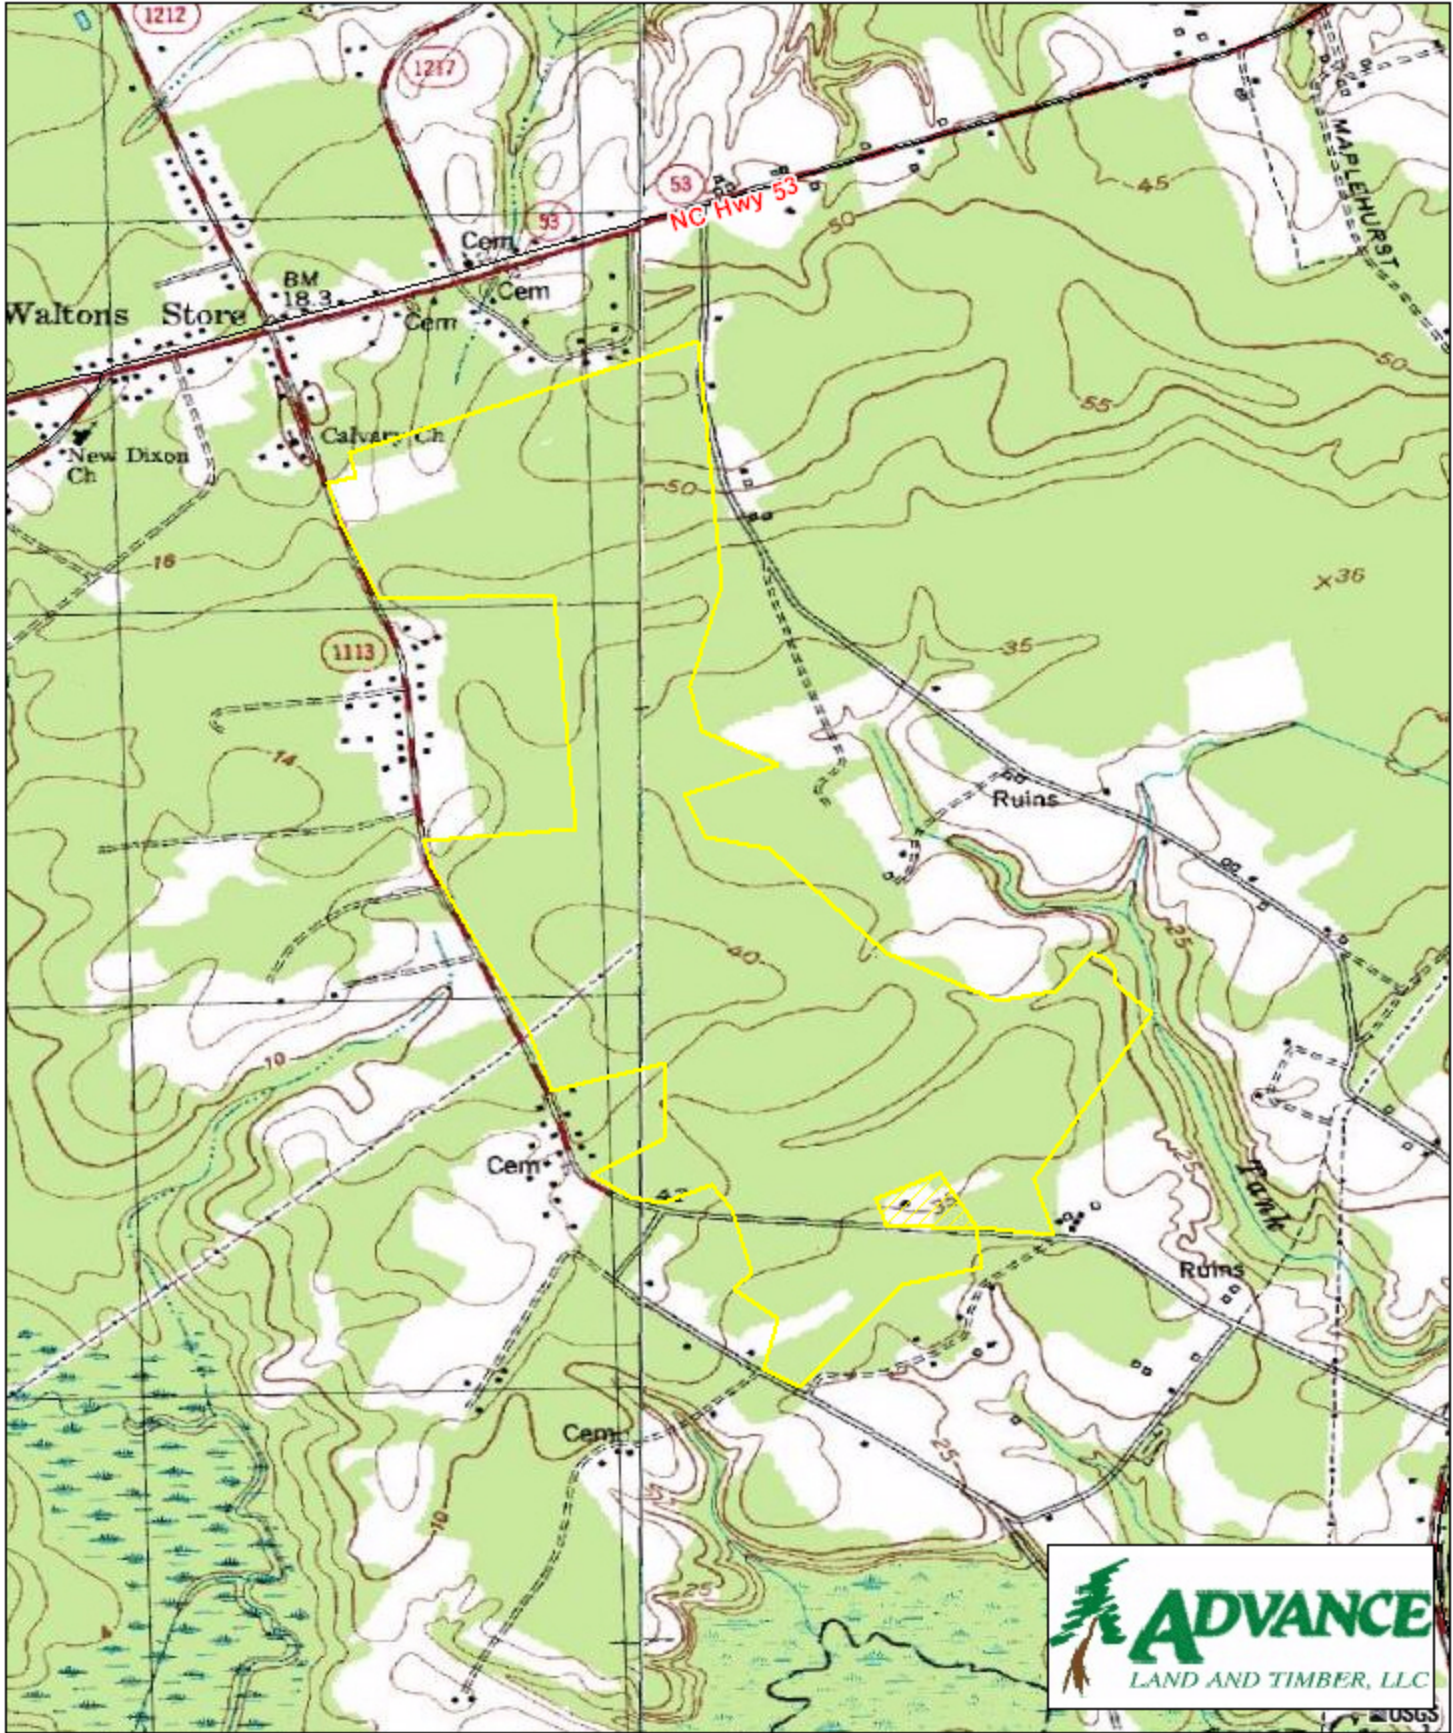

Tract 1450 E.H. Walton Tract Onslow County, North Carolina

1 inch = 1,320 feet
415.5 +/- acres

The information provided on this map is believed to be accurate and is based on the best information available at this time, however, this information is in no way guaranteed.