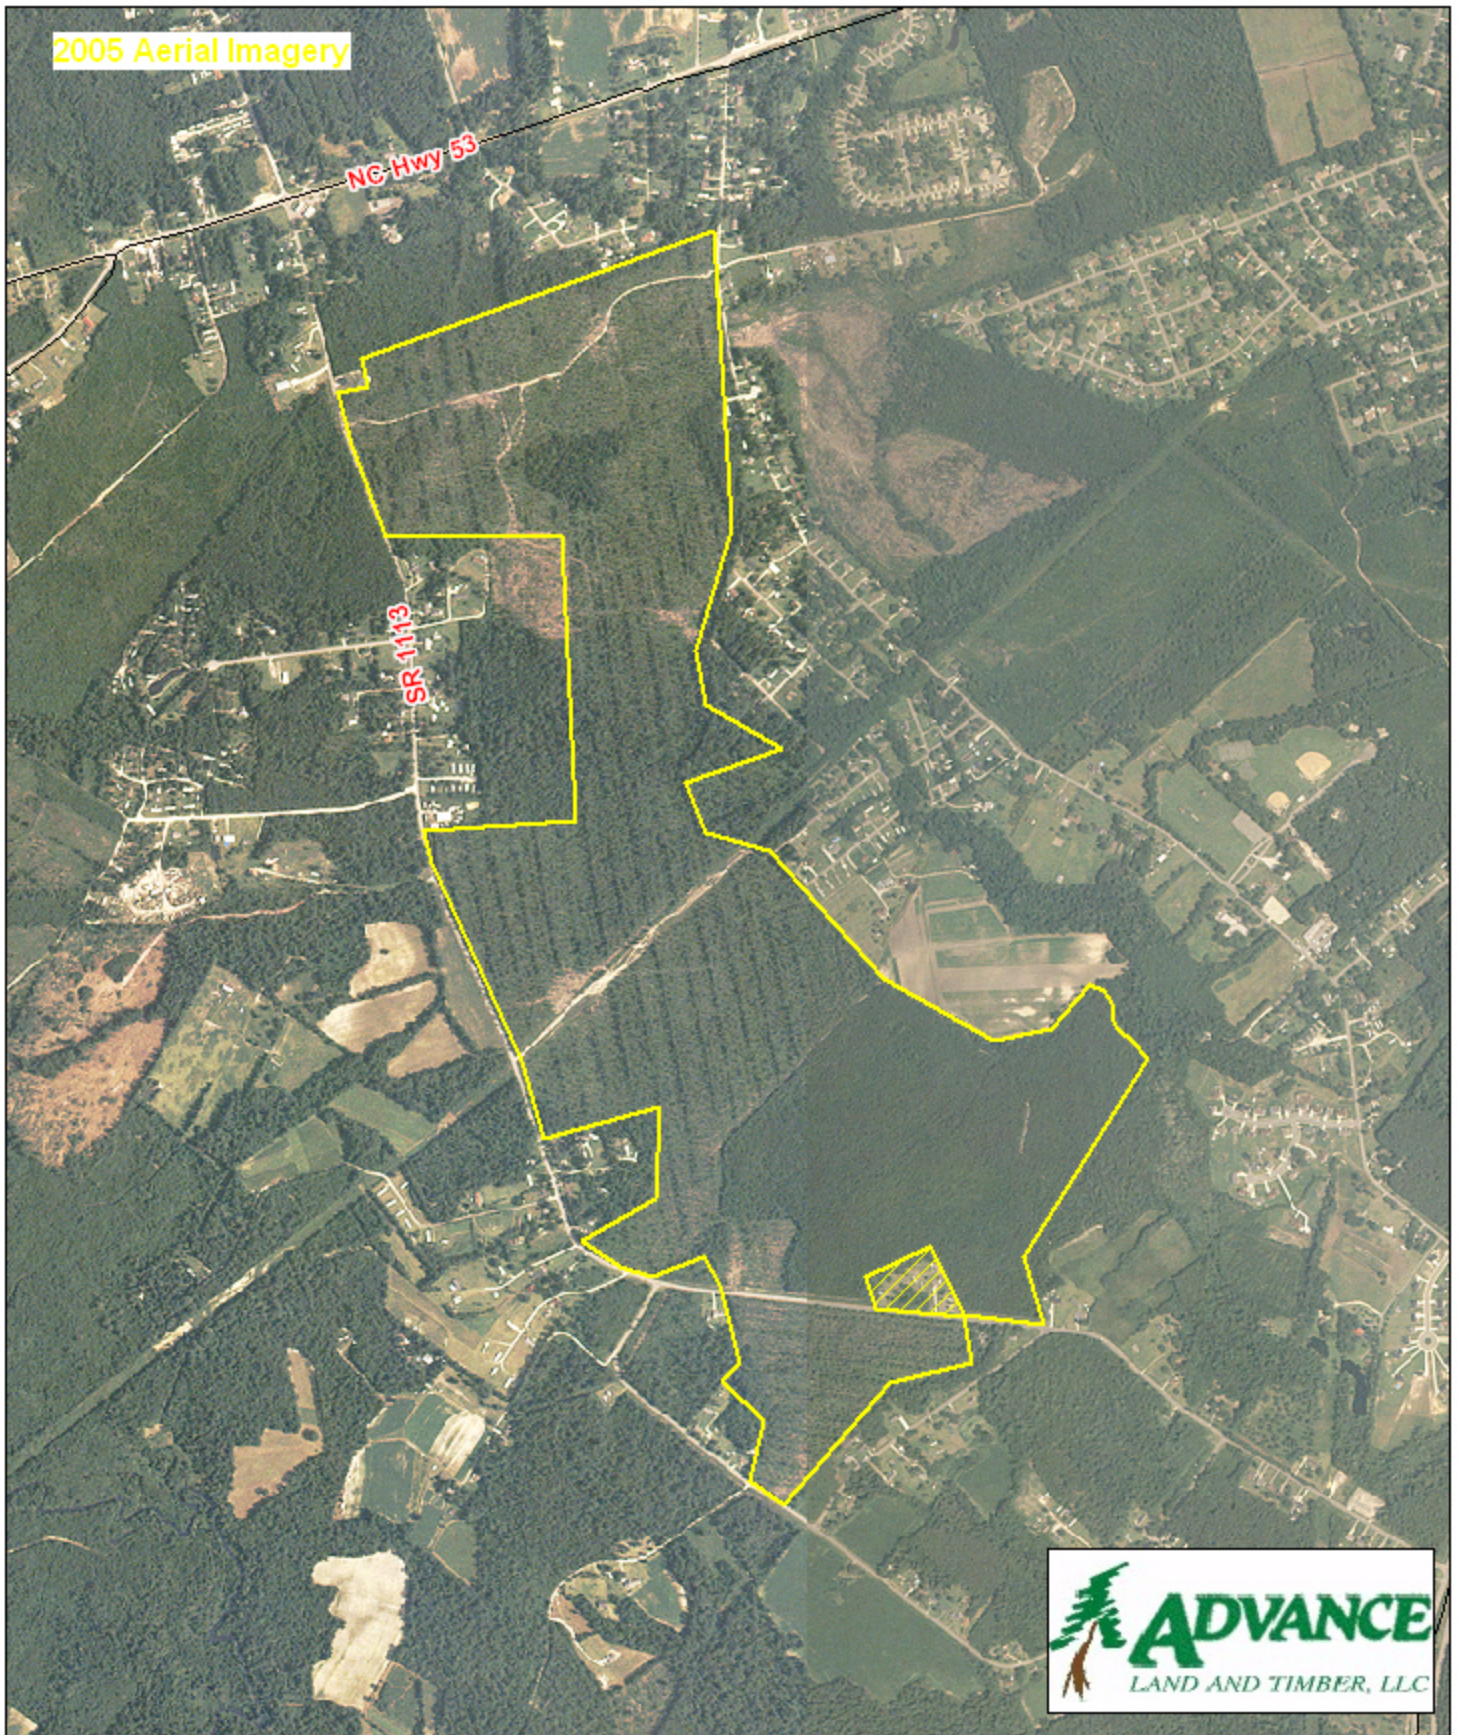

Tract 1450 E.H. Walton Tract Onslow County, North Carolina

1 inch = 1,320 feet
415.5 +/- acres

2005 Aerial Imagery

The information provided on this map is believed to be accurate and is based on the best information available at this time, however, this information is in no way guaranteed.