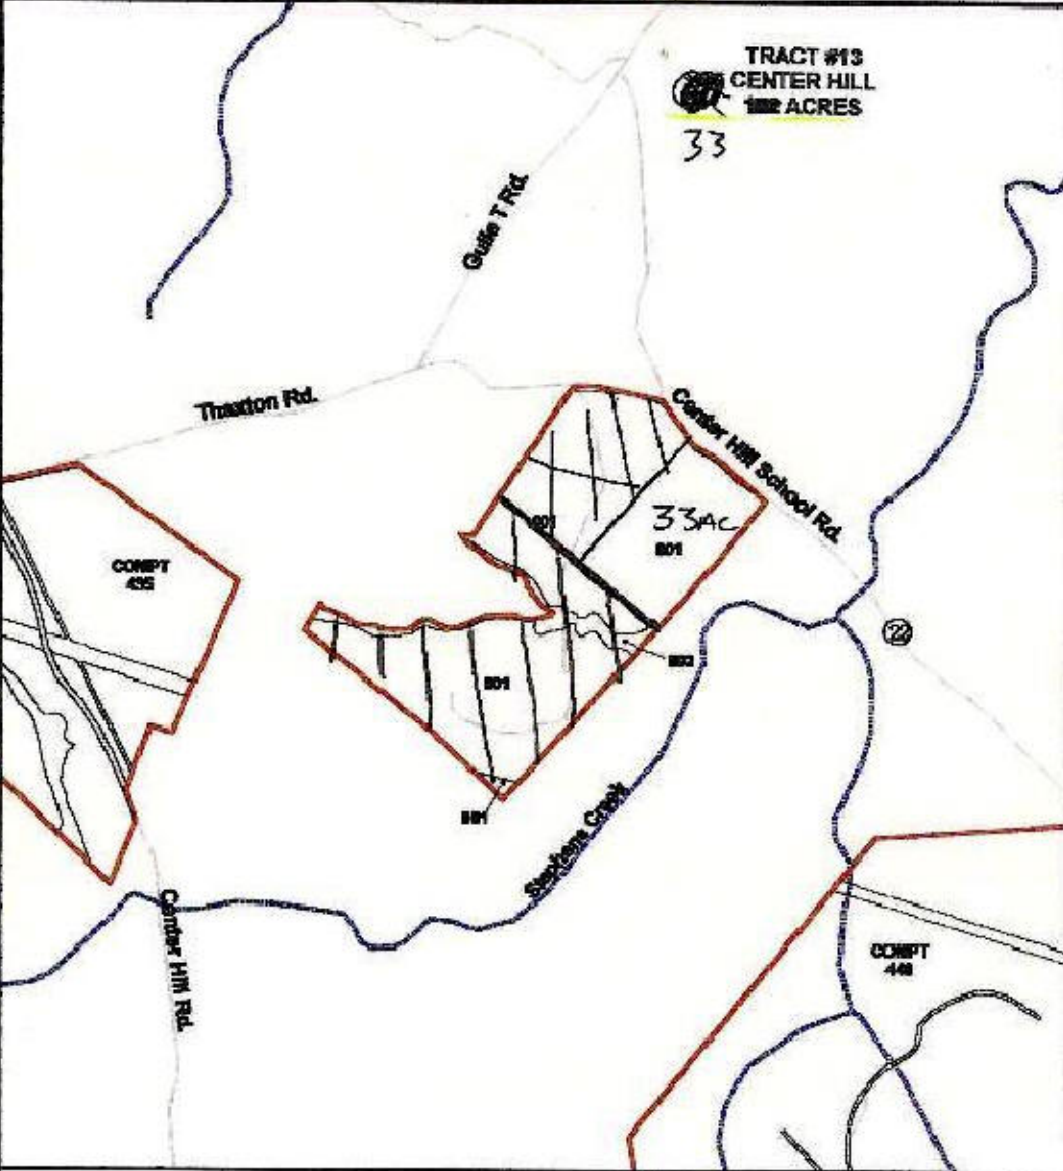

TRACT #13  
 CENTER HILL  
 133 ACRES

33

Stand no.	Acres	Type	Species	Year est.
001	138	Plantation	Loblolly	1987
002	9	Natural Ewd	Mixed Ewd	1987
004	1	Non-forest		0

**PIEDMONT INVESTORS**  
  
**LLC.**  
 SOUTHEAST REGION  
 COMPARTMENT 7353442  
 142 ACRES  
 TALIAFERRO COUNTY GEORGIA