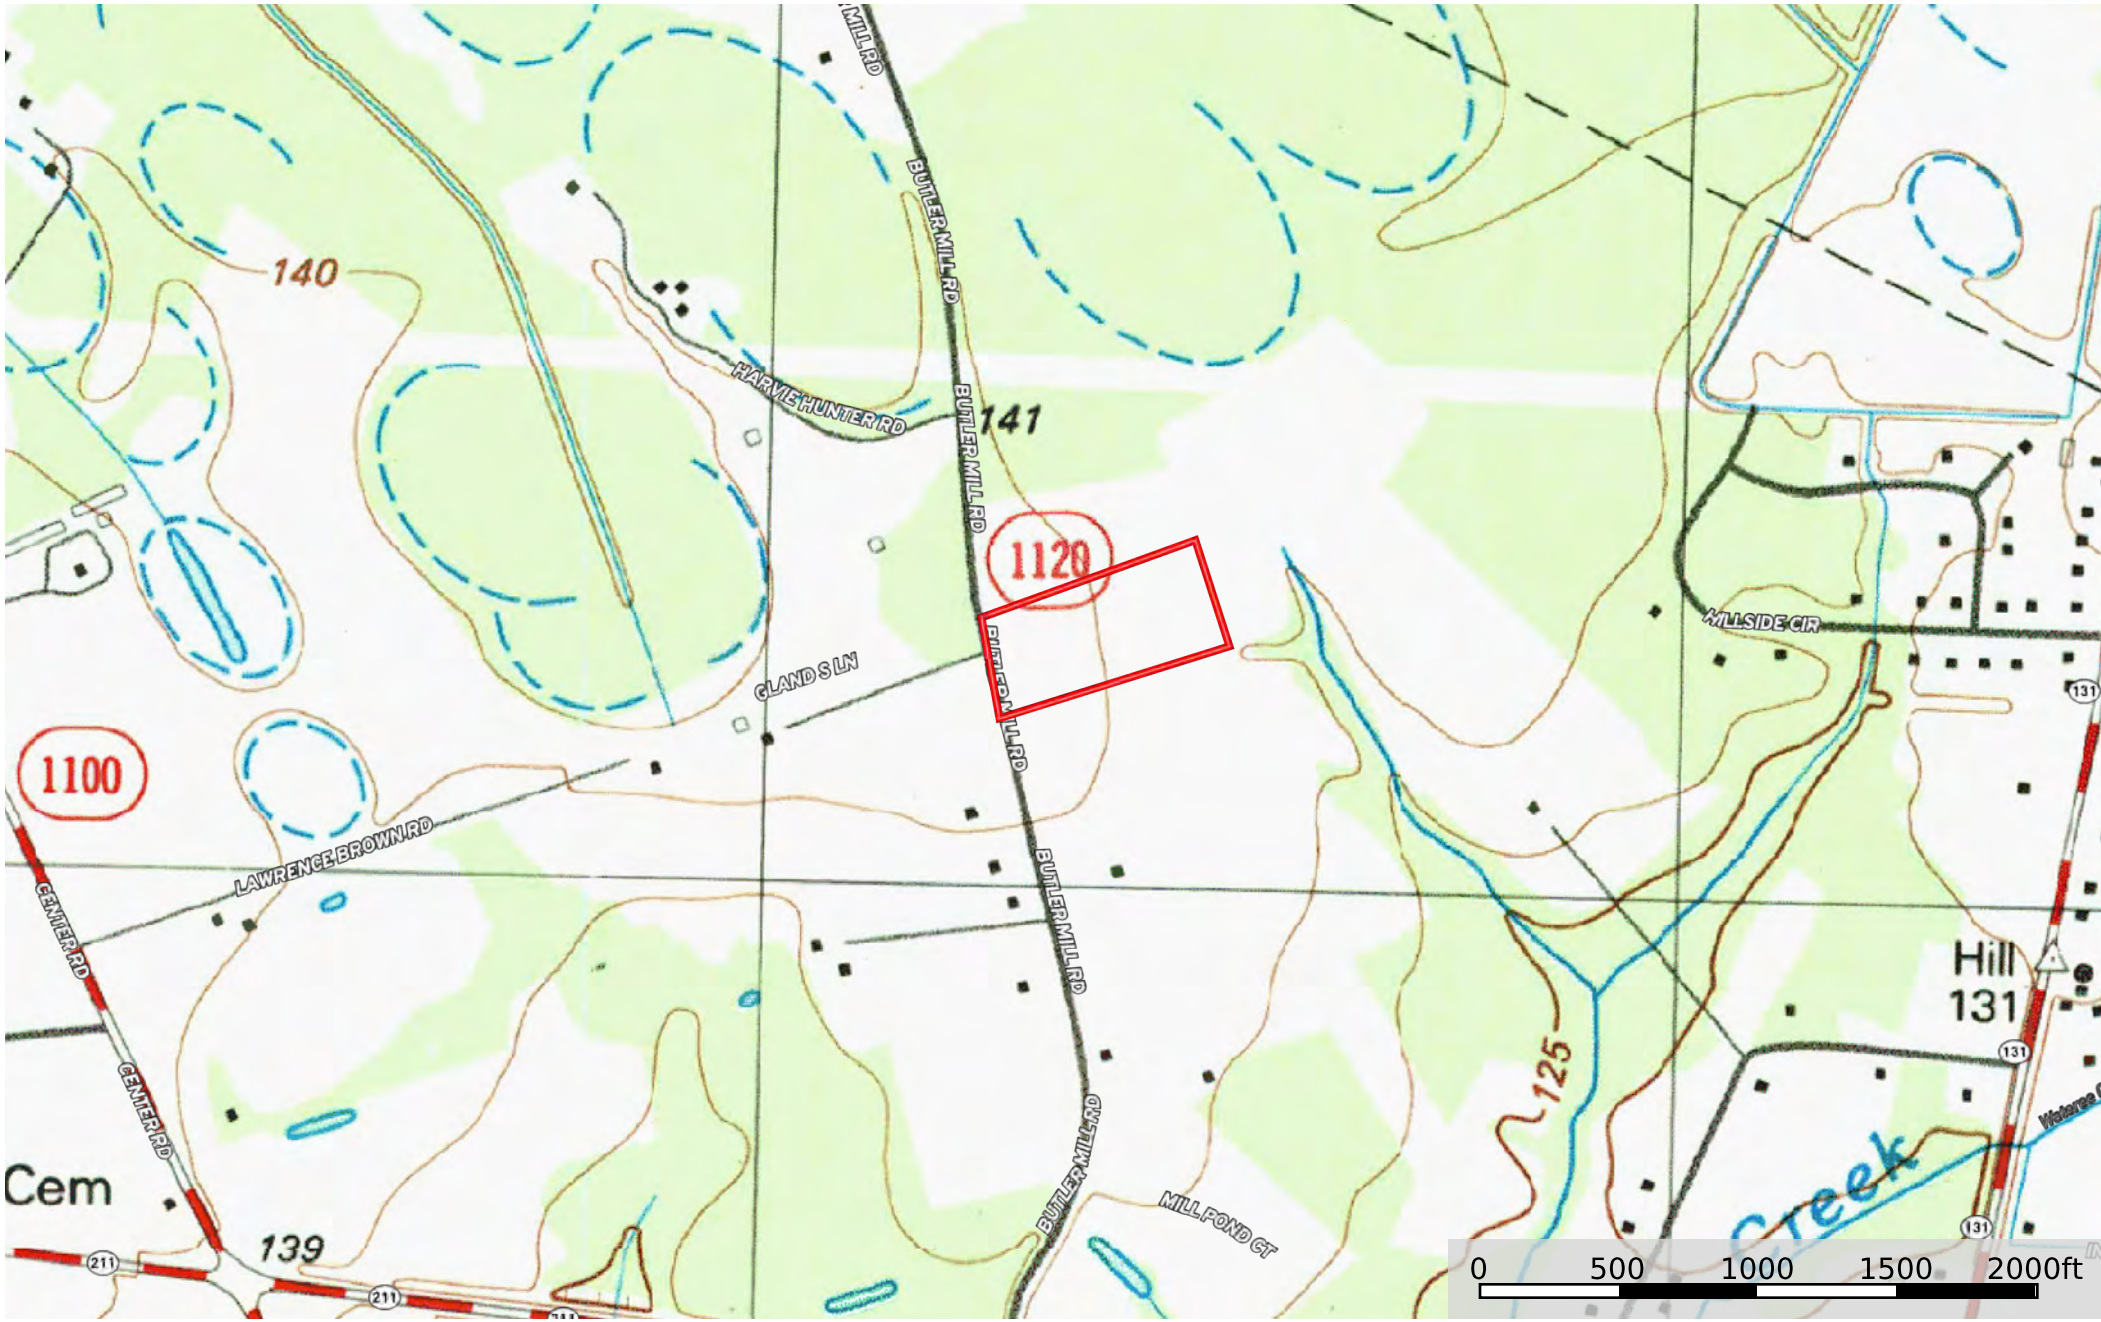

C83-Bladen Co-Hales Tract 2 (8 ac)
North Carolina, 8 AC +/-

Boundary