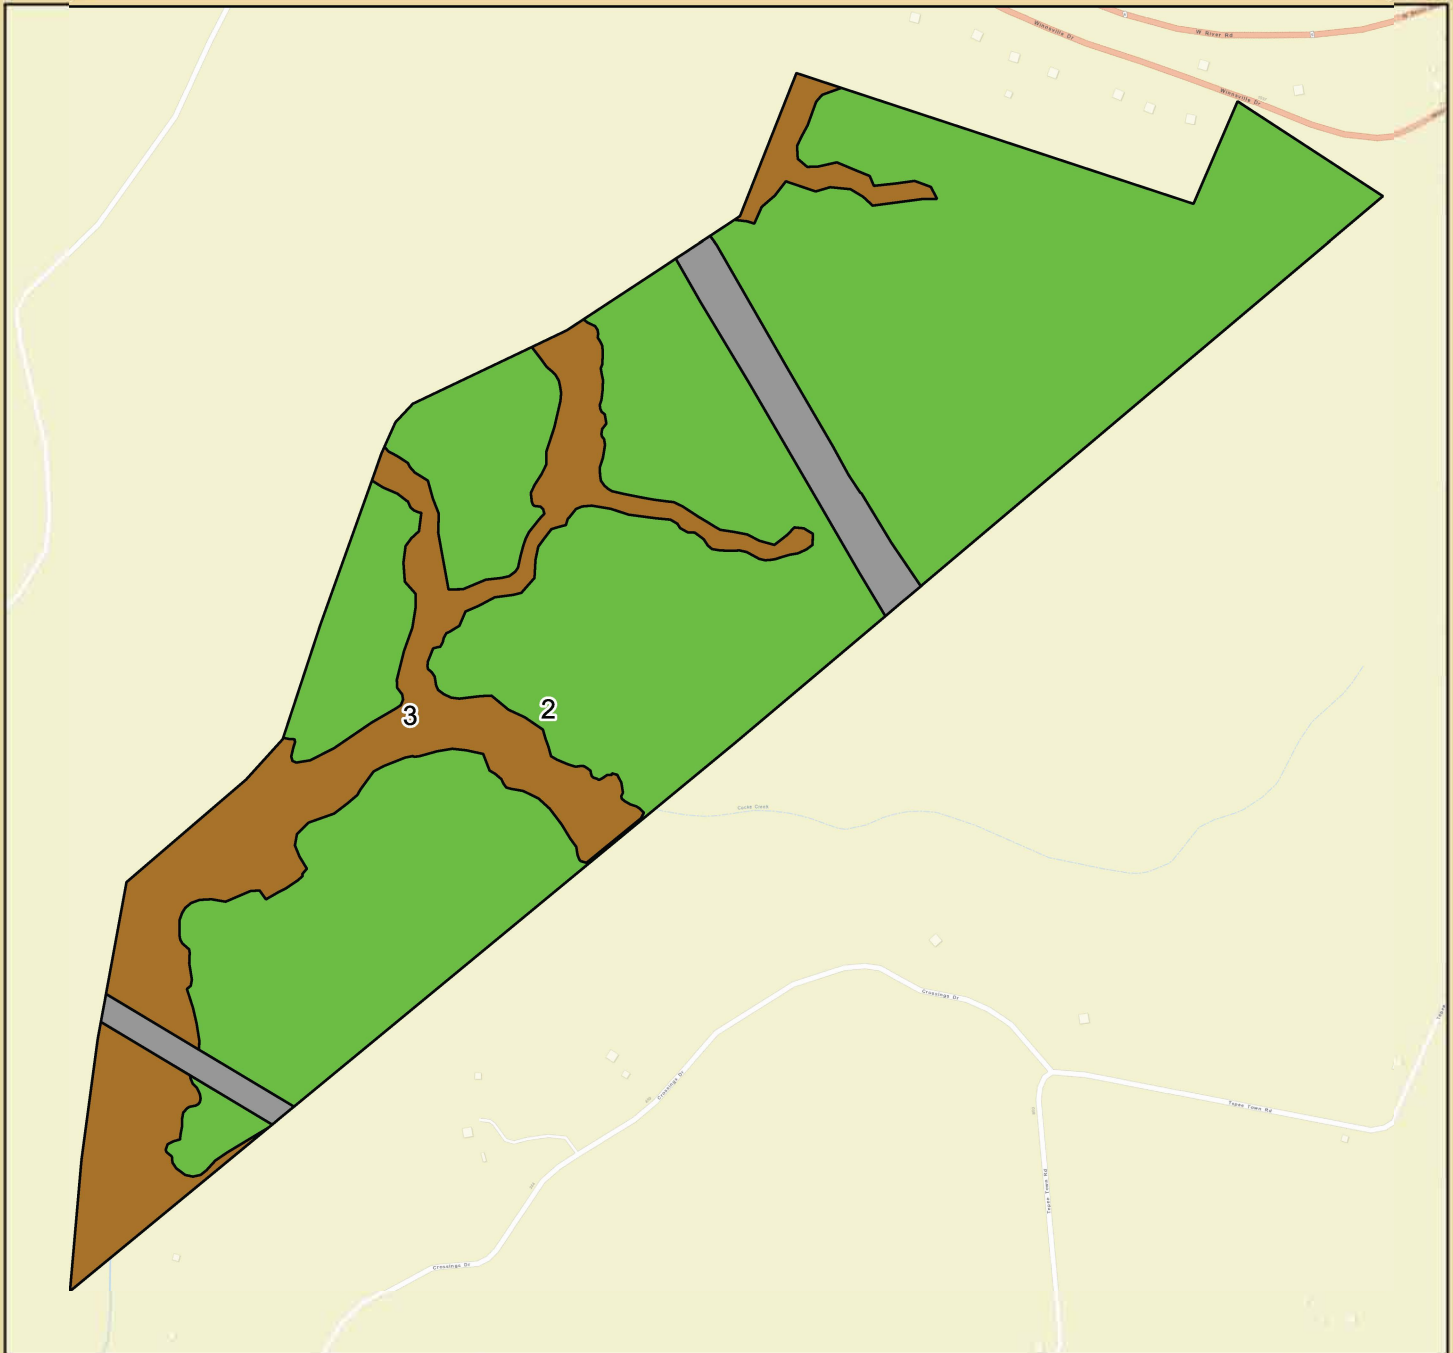

0 660 1,320 ft
0 10 20 chains

**Tanager
Tanager Timber, LLC
ET2-2021
Fluvanna County, VA
+/- 171 acres
10/15/2025**

Map Legend

- Merch Plantation
- Pre-Merch Plantation
- Natural Pine/Hardwood
- NonForest
- Open Productive