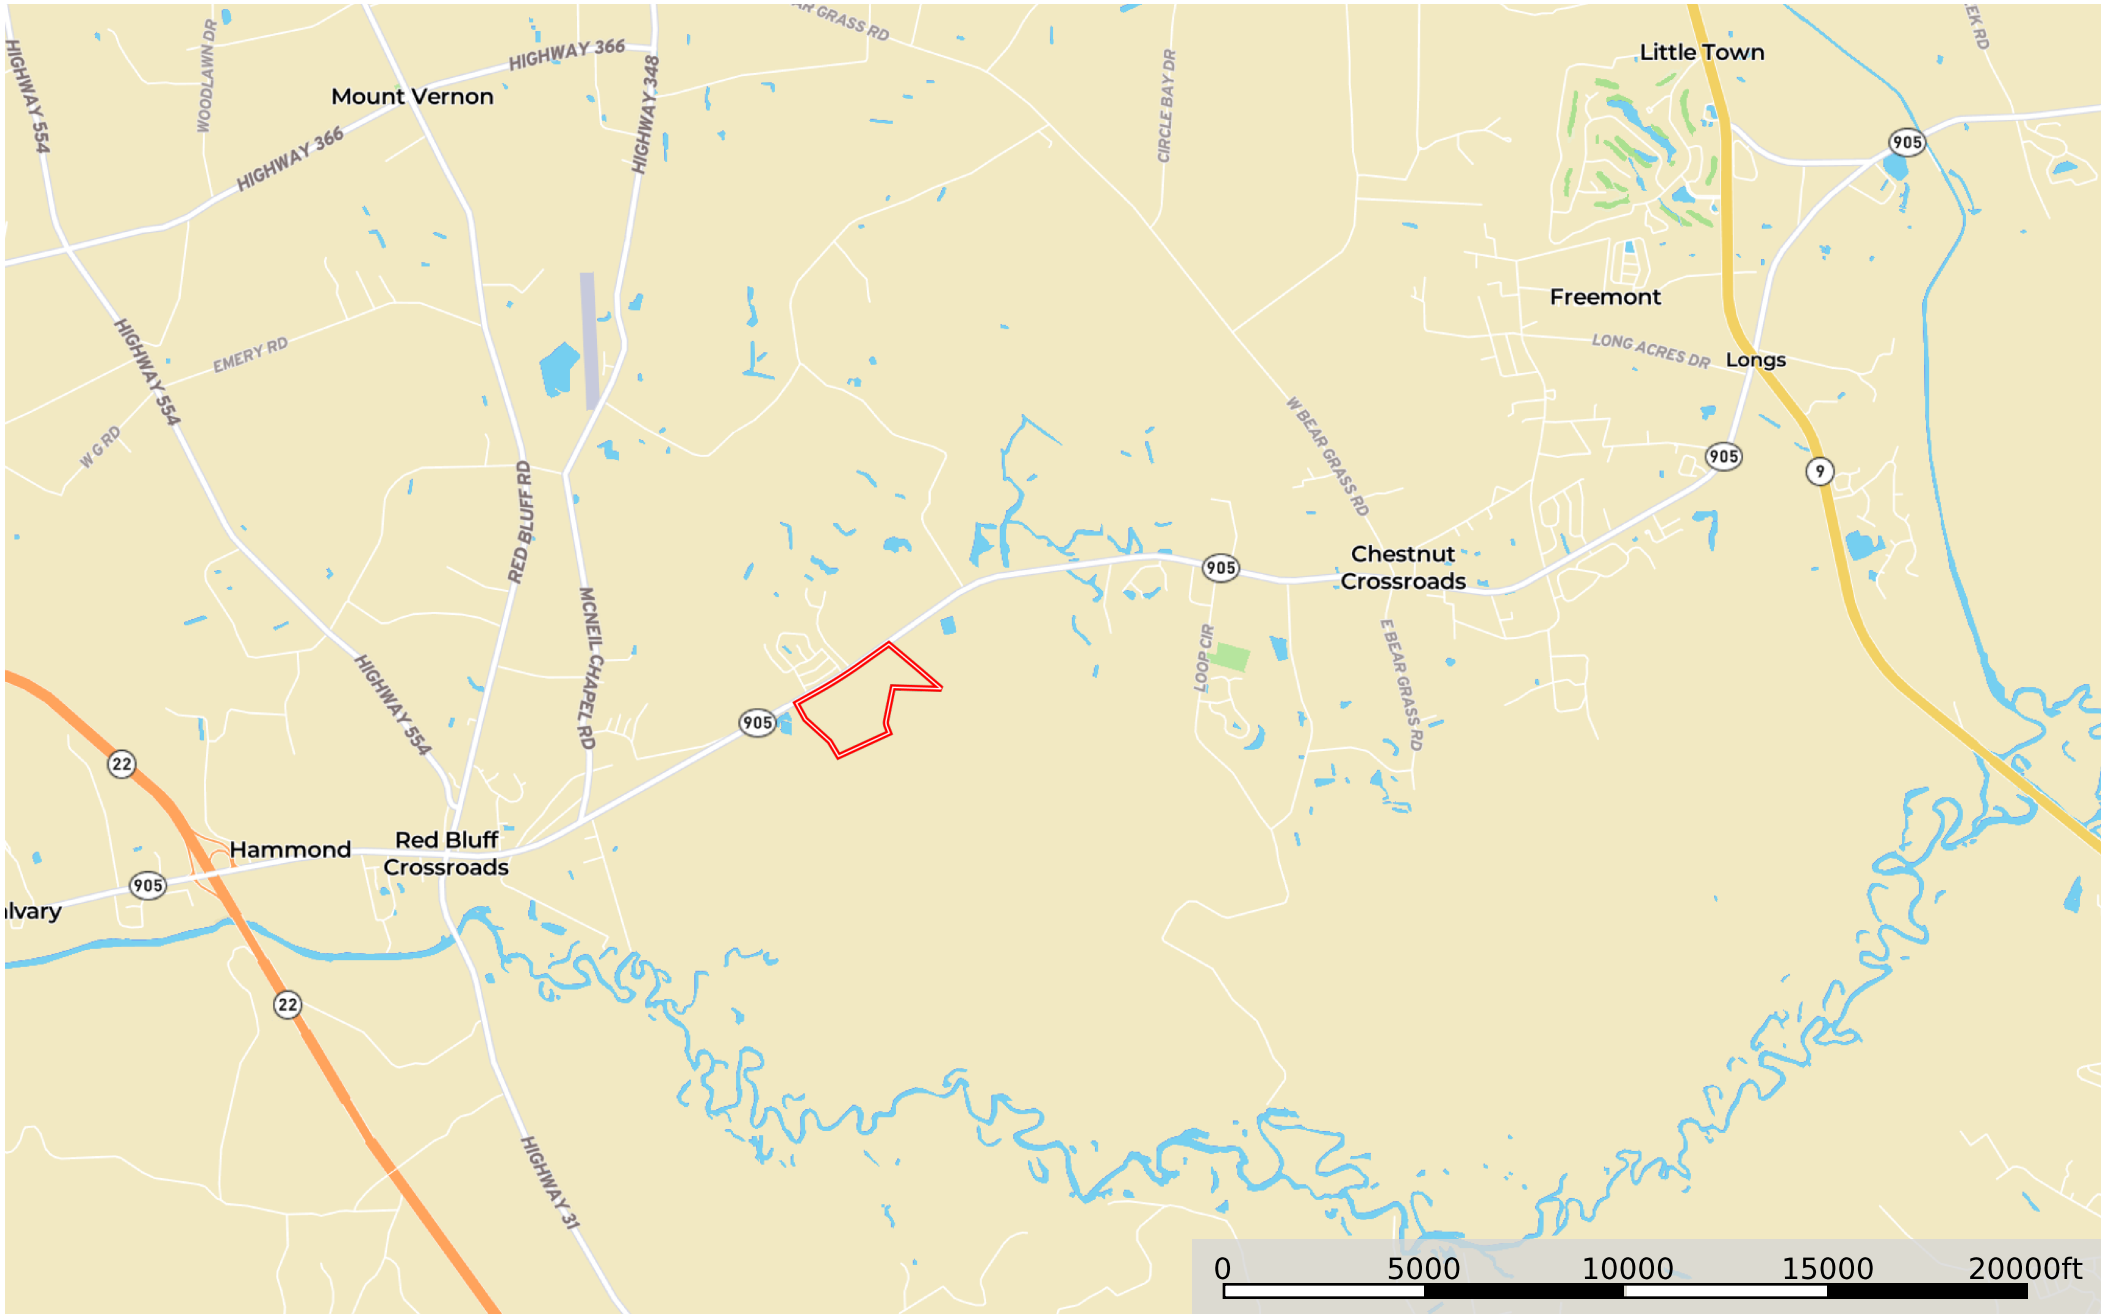

SC Horry County -905 RV Park

South Carolina, AC +/-

 Boundary