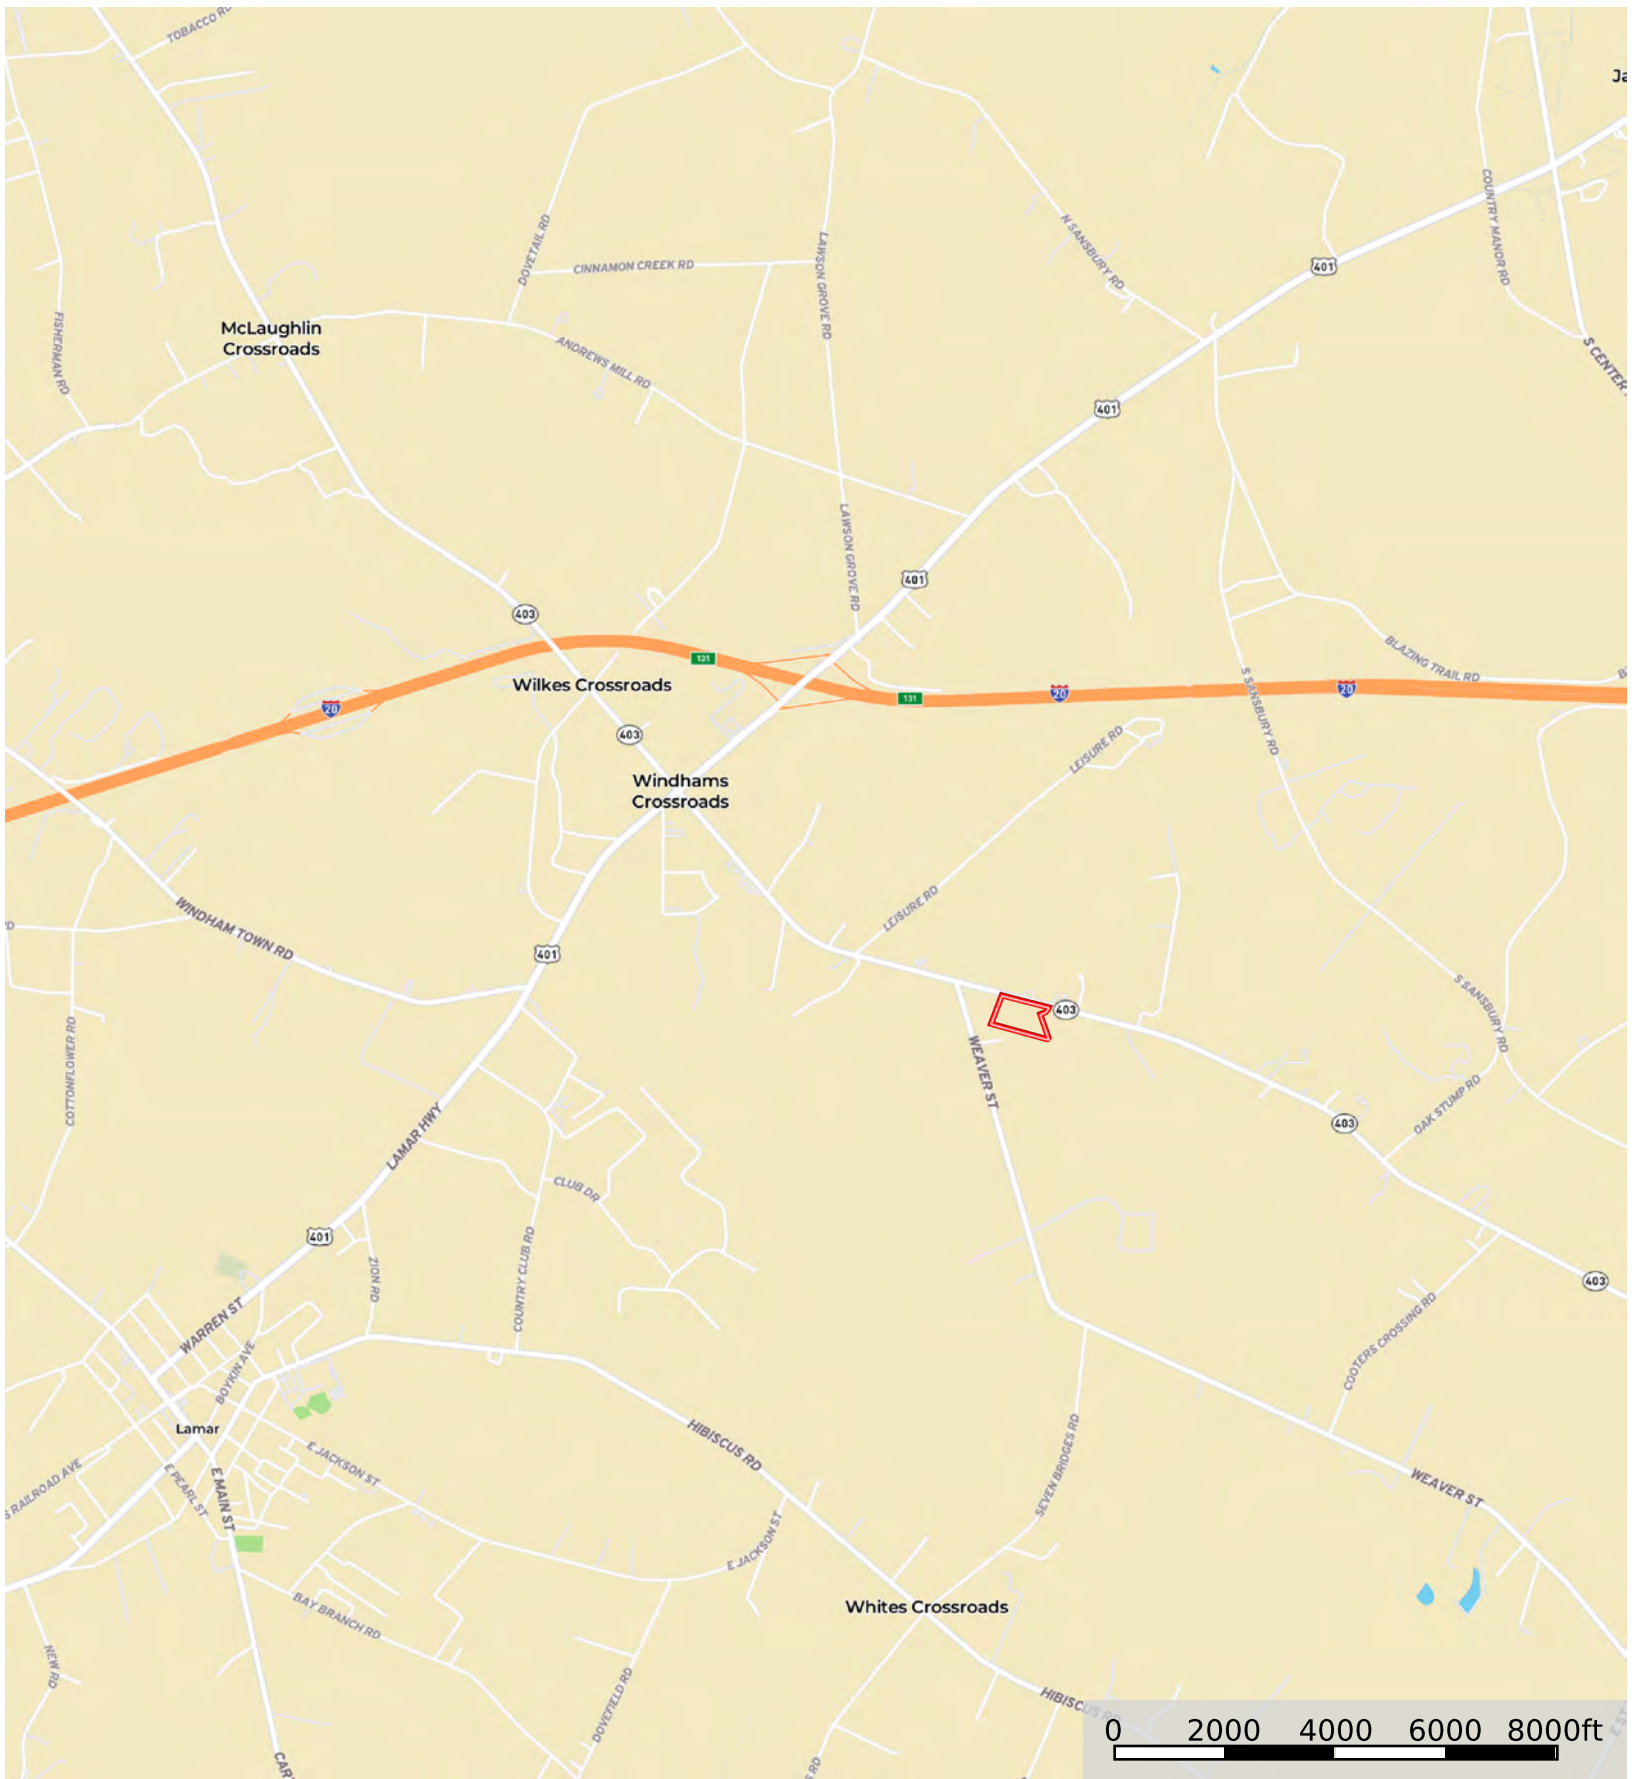

C104 SC Darlington Co

Darlington County, South Carolina, 10.6 AC +/-

Boundary