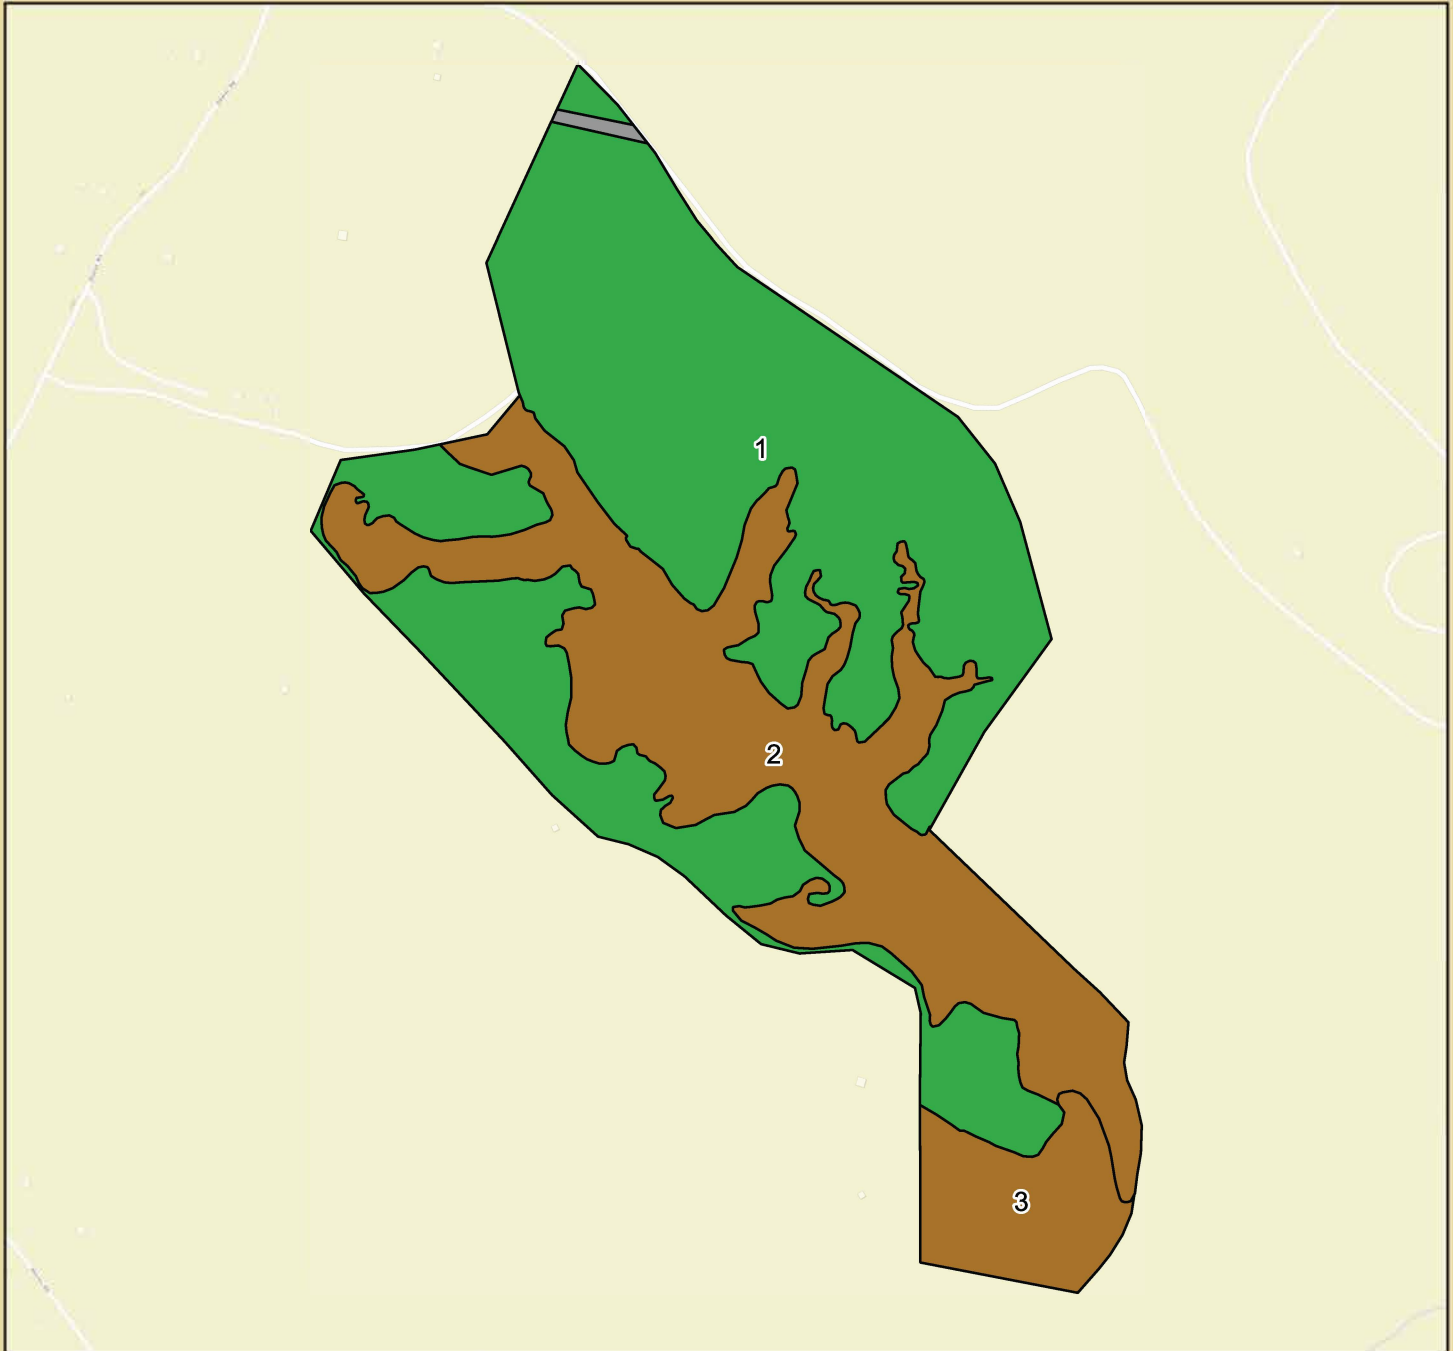

0 660 1,320 ft
0 10 20 chains

**Tanager
Tanager Timber, LLC
ET2-2020
Fluvanna County, VA
+/- 153 acres
10/15/2025**

Map Legend	
	Merch Plantation
	Pre-Merch Plantation
	Natural Pine/Hardwood
	NonForest
	Open Productive