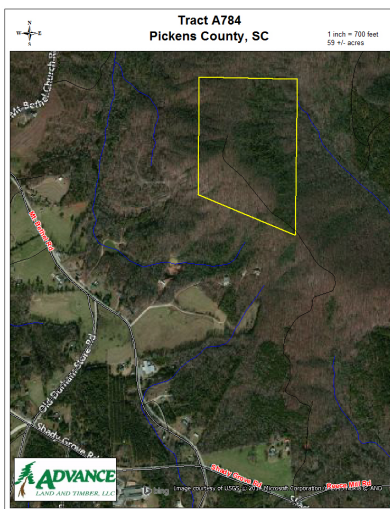

Agent:

Aerial Map