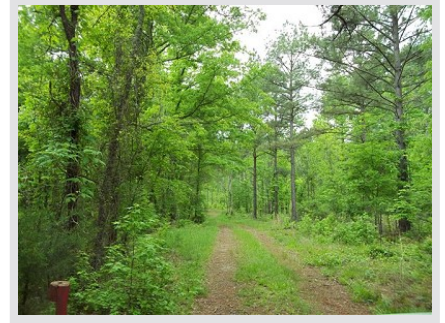

109 Acres - Newberry County, South Carolina
Tract A731 (SOLD)

Acreage

109 +/- Acres

General Description

This 109 acre tract is an excellent timber investment and would provide great recreational value also. It has a good mix of pine timber and hardwoods that make it an excellent recreational / Investment. A small portion is a flooded Beaver pond that adds value and provides a water source.

Location / Directions:

From Newberry go west on Island Ford Road ,then turn right on Sandy Run after a couple of miles turn left on Alpha Martha Rd which is directly across from Williams Road. Look for Advance Land and Timber signs.