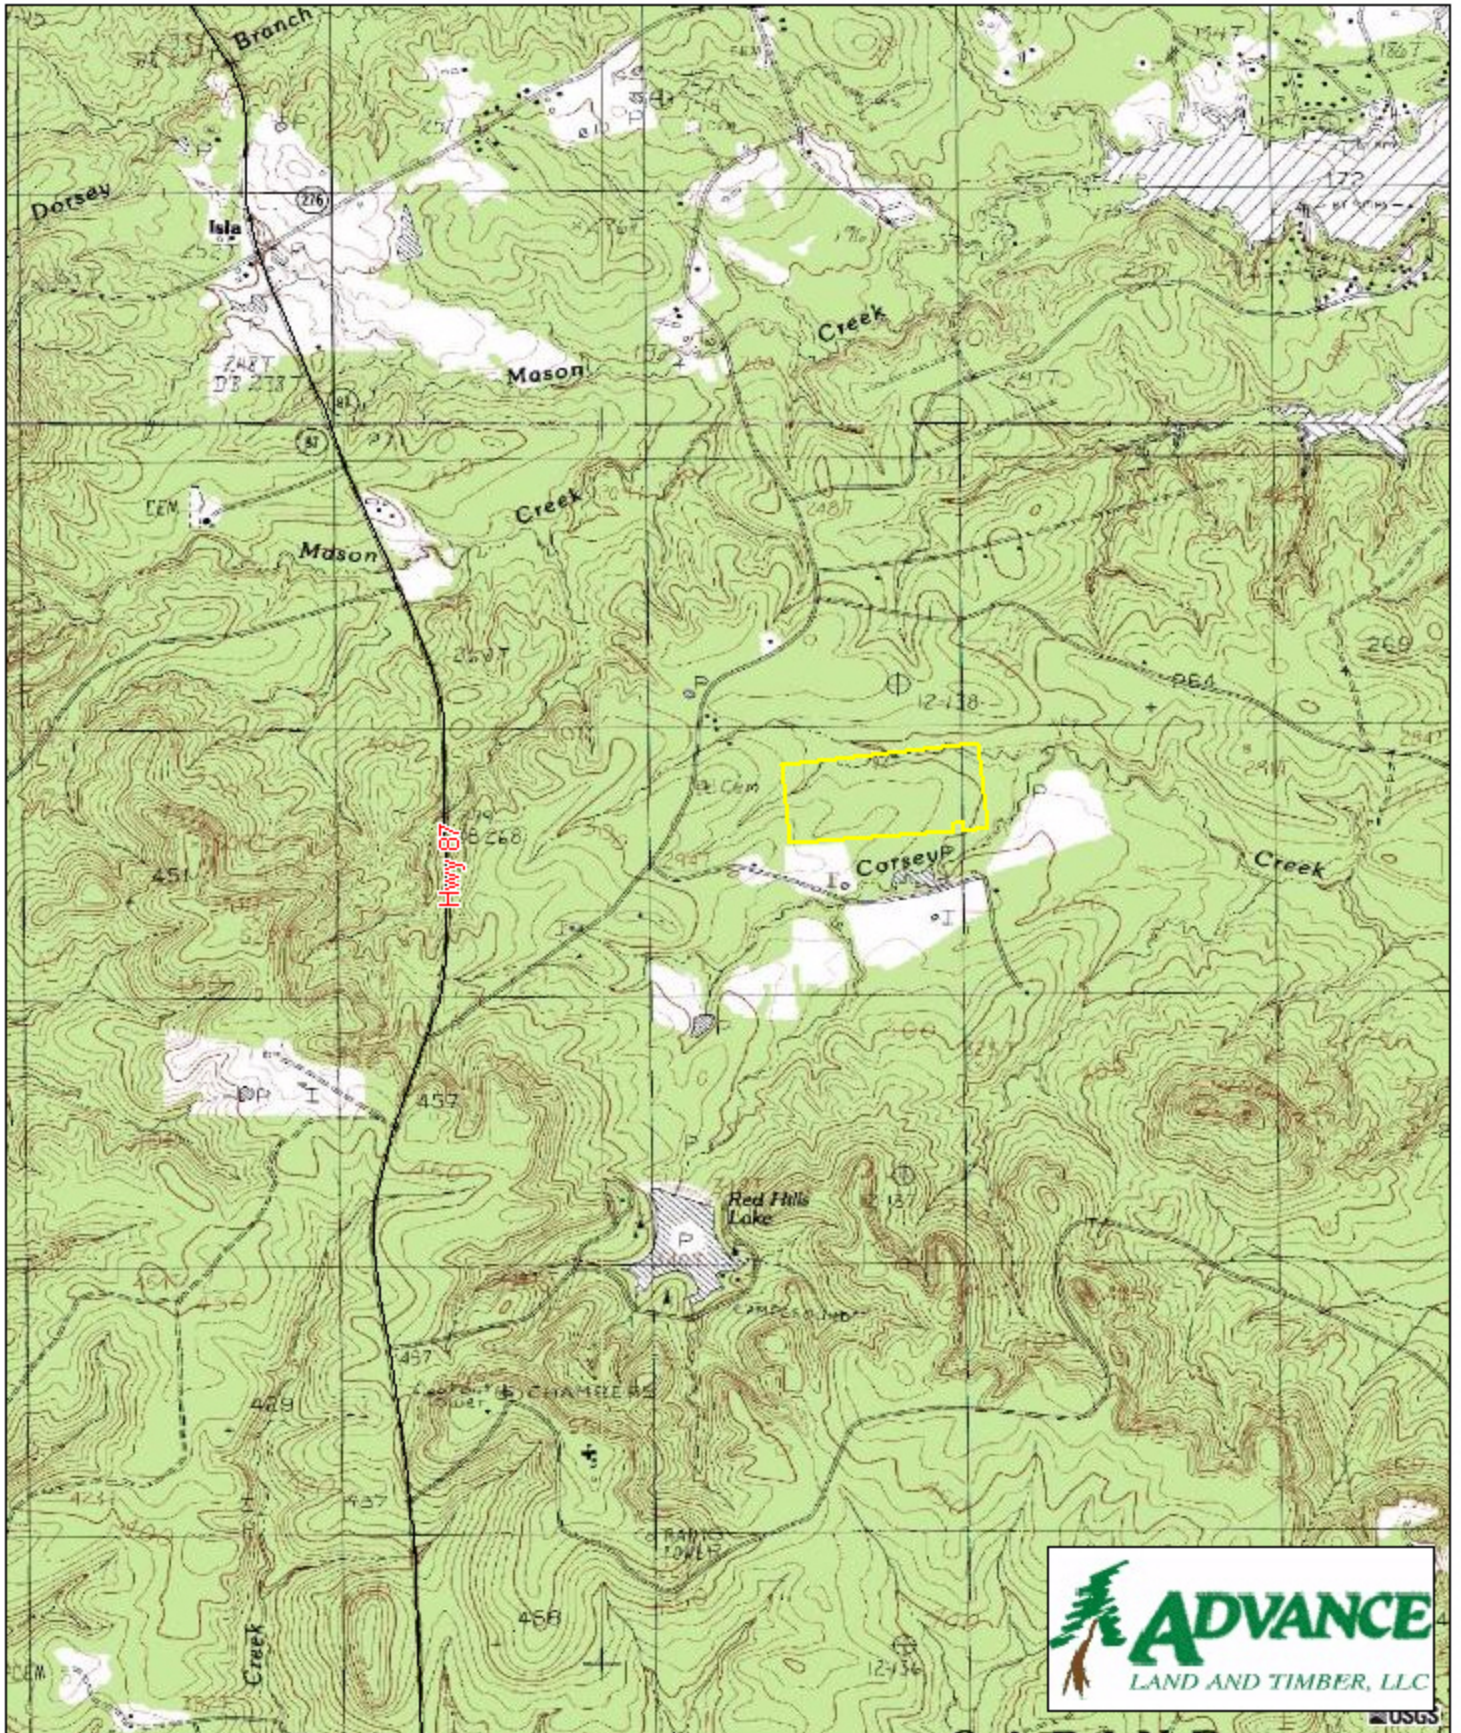

Tract #6713 Sabine County, TX

46.0 +/- acres

USGS