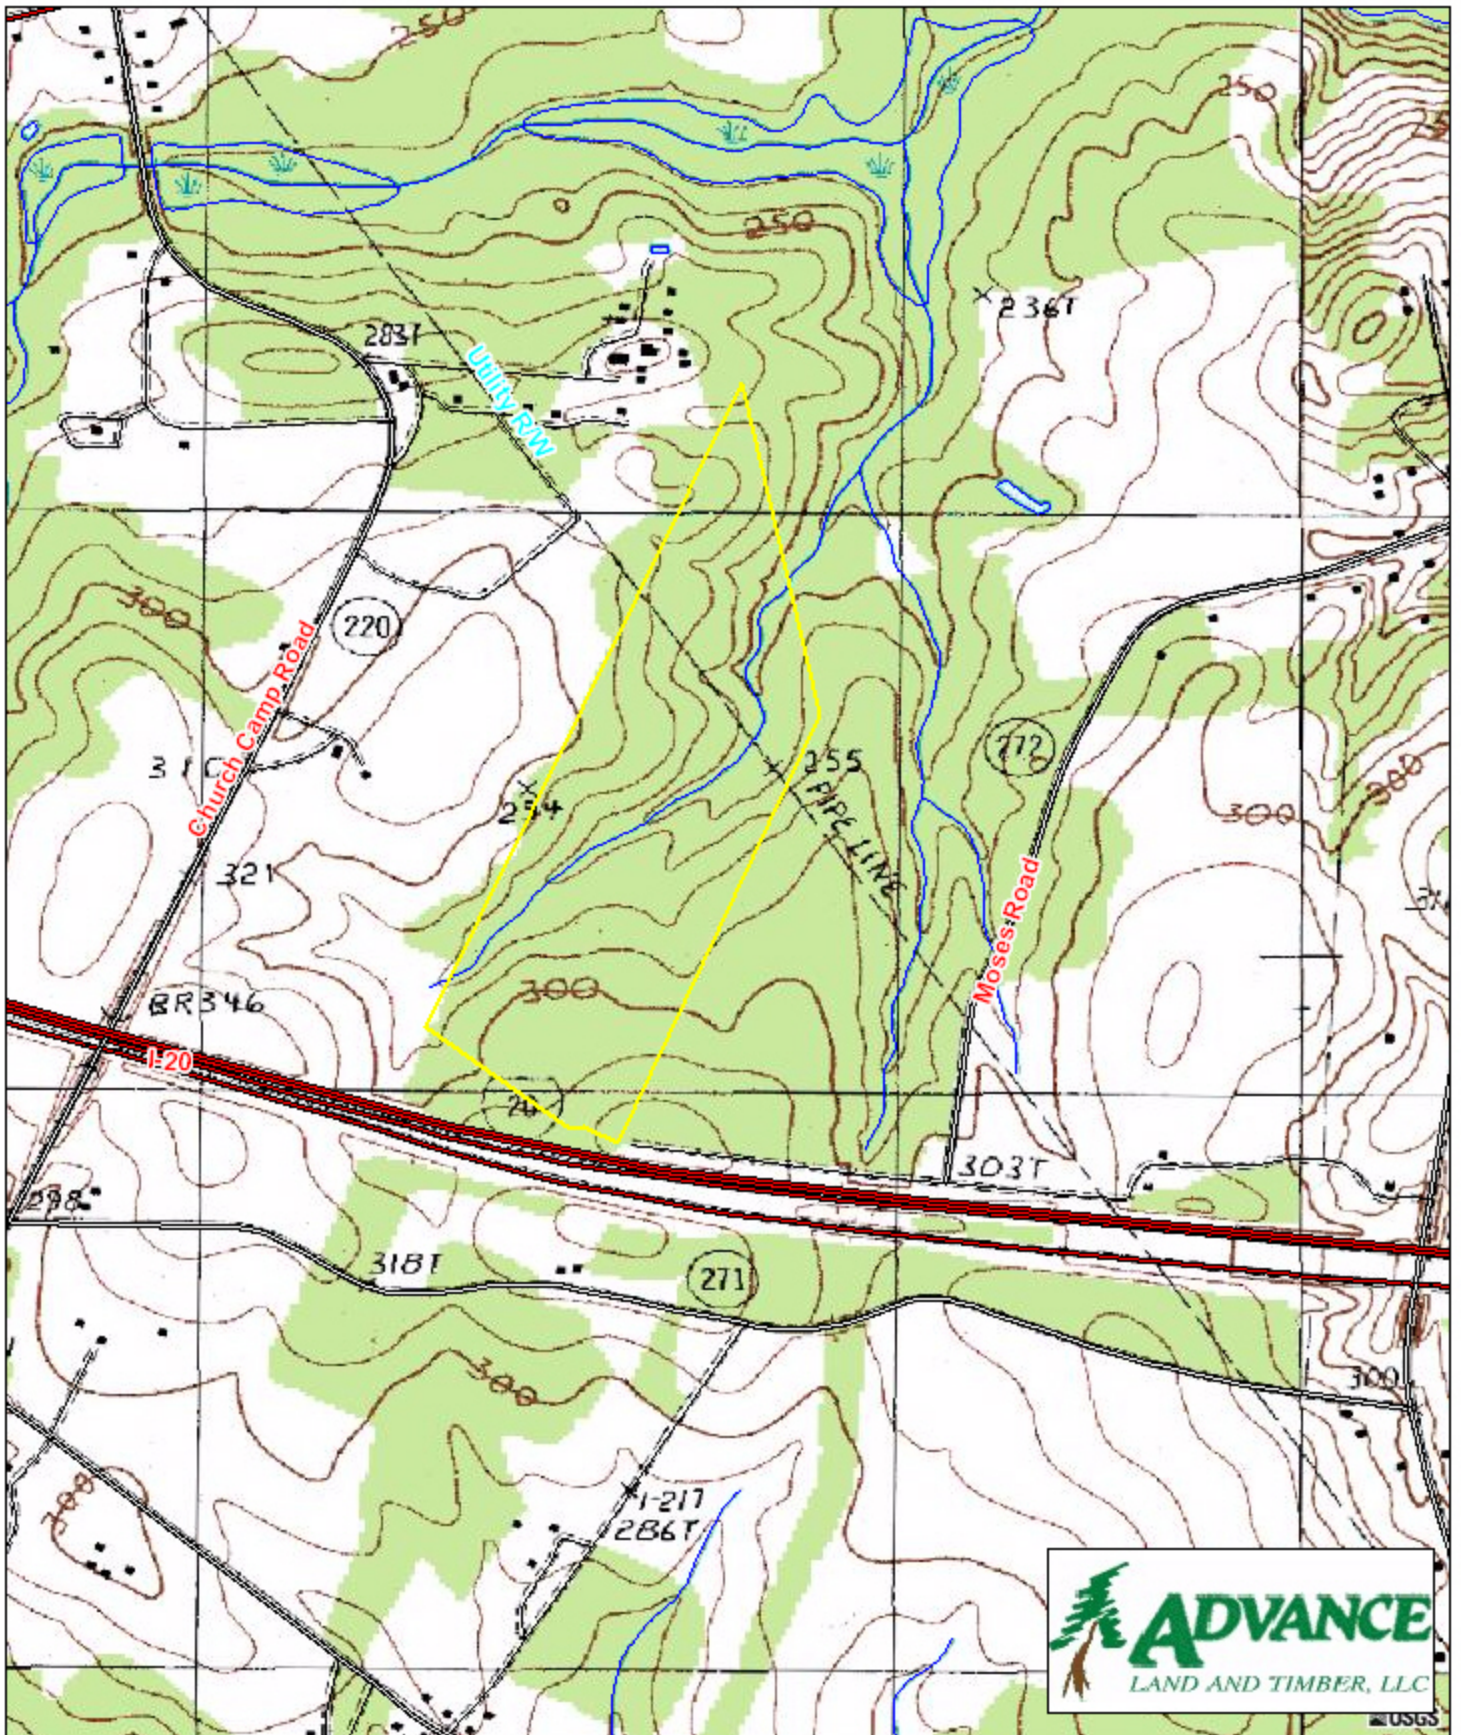

Carrison 79 Tract 60040236 - Lee County, SC

80.0 acres

ADVANCE
LAND AND TIMBER, LLC

USGS