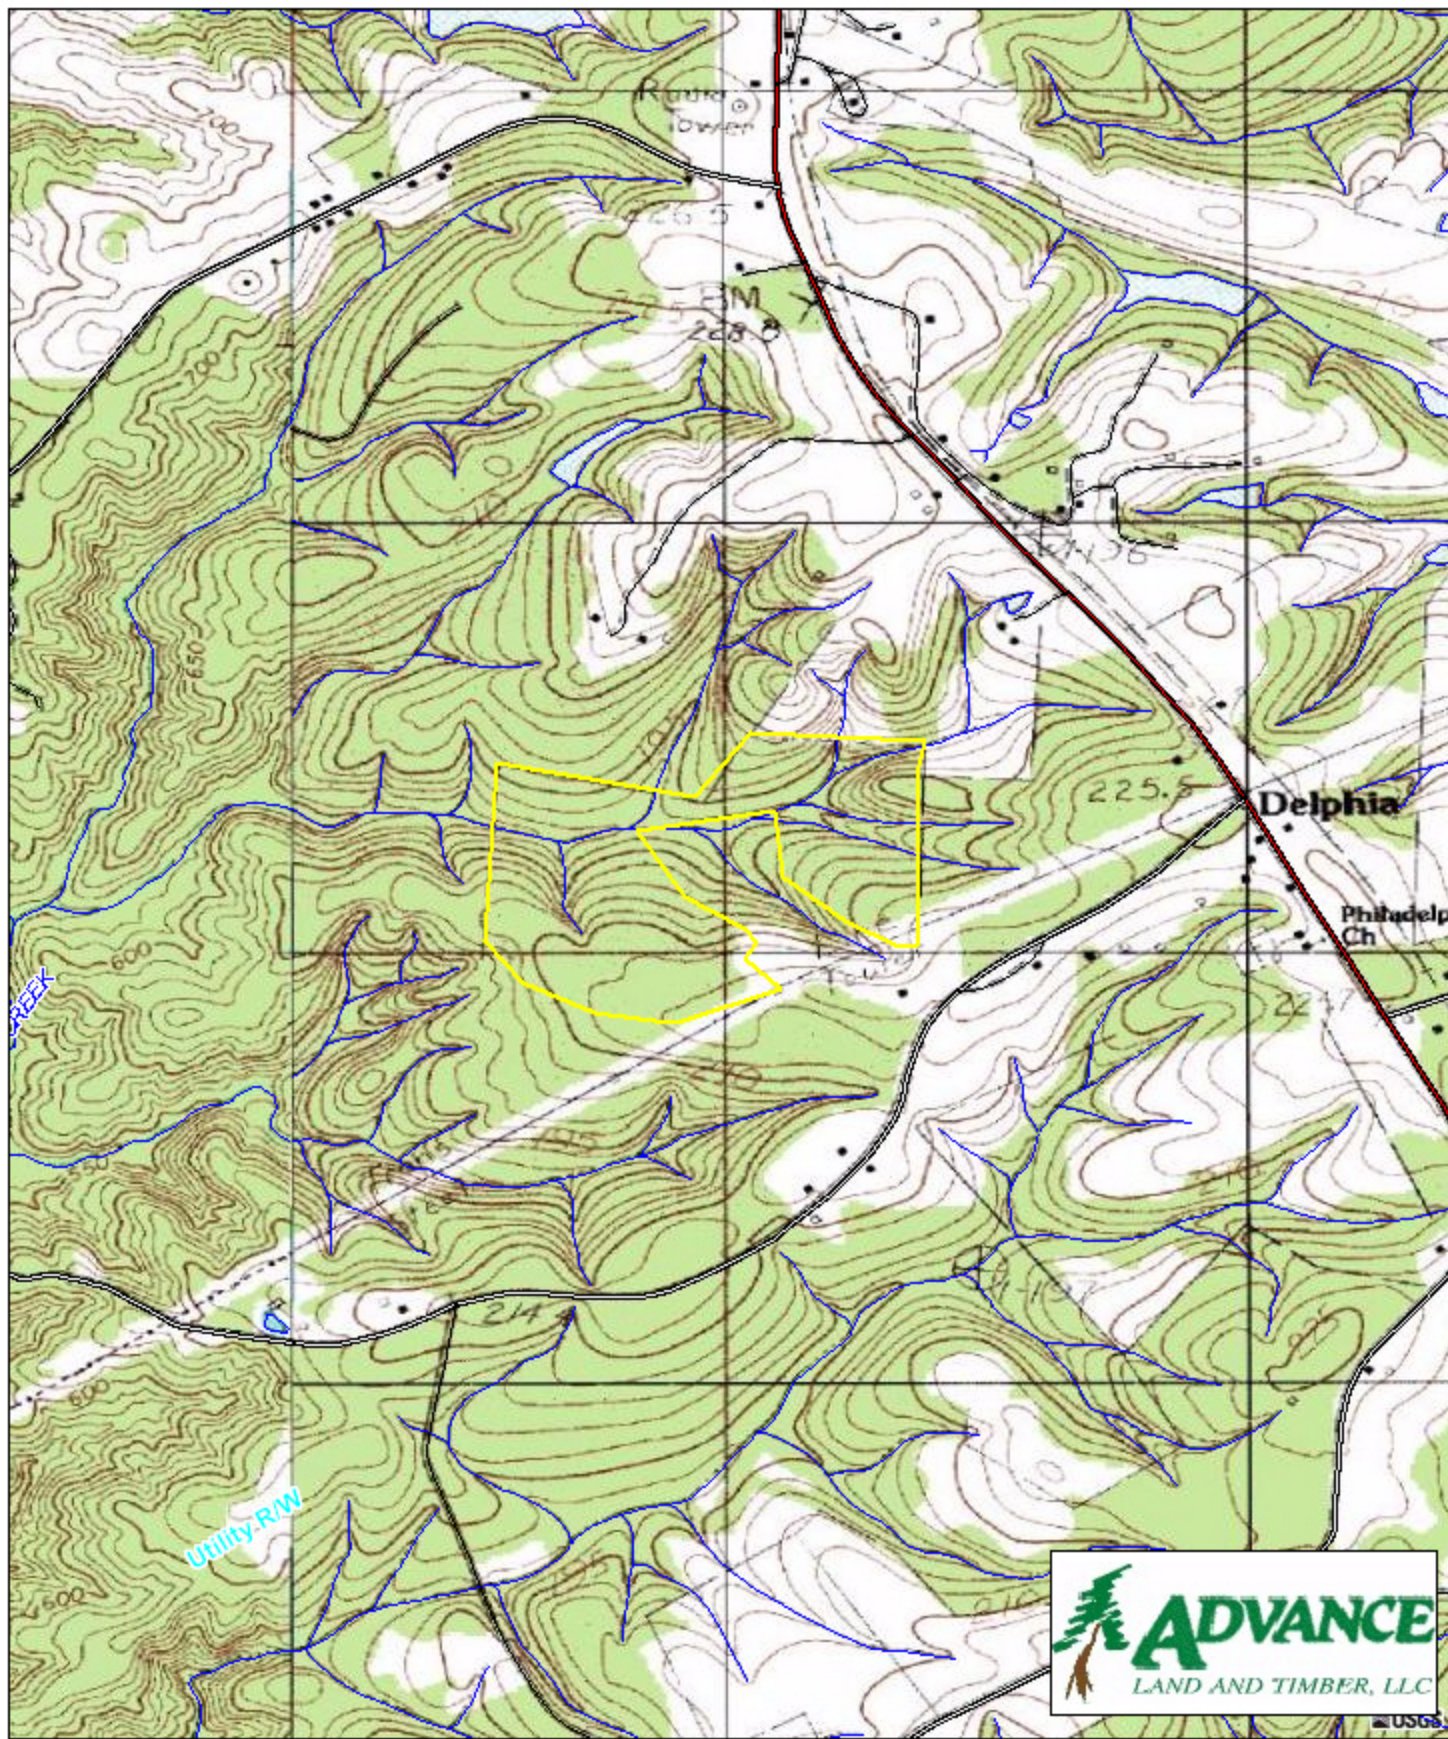

PG4636 Tract - York County, SC

87.4 acres

USGS