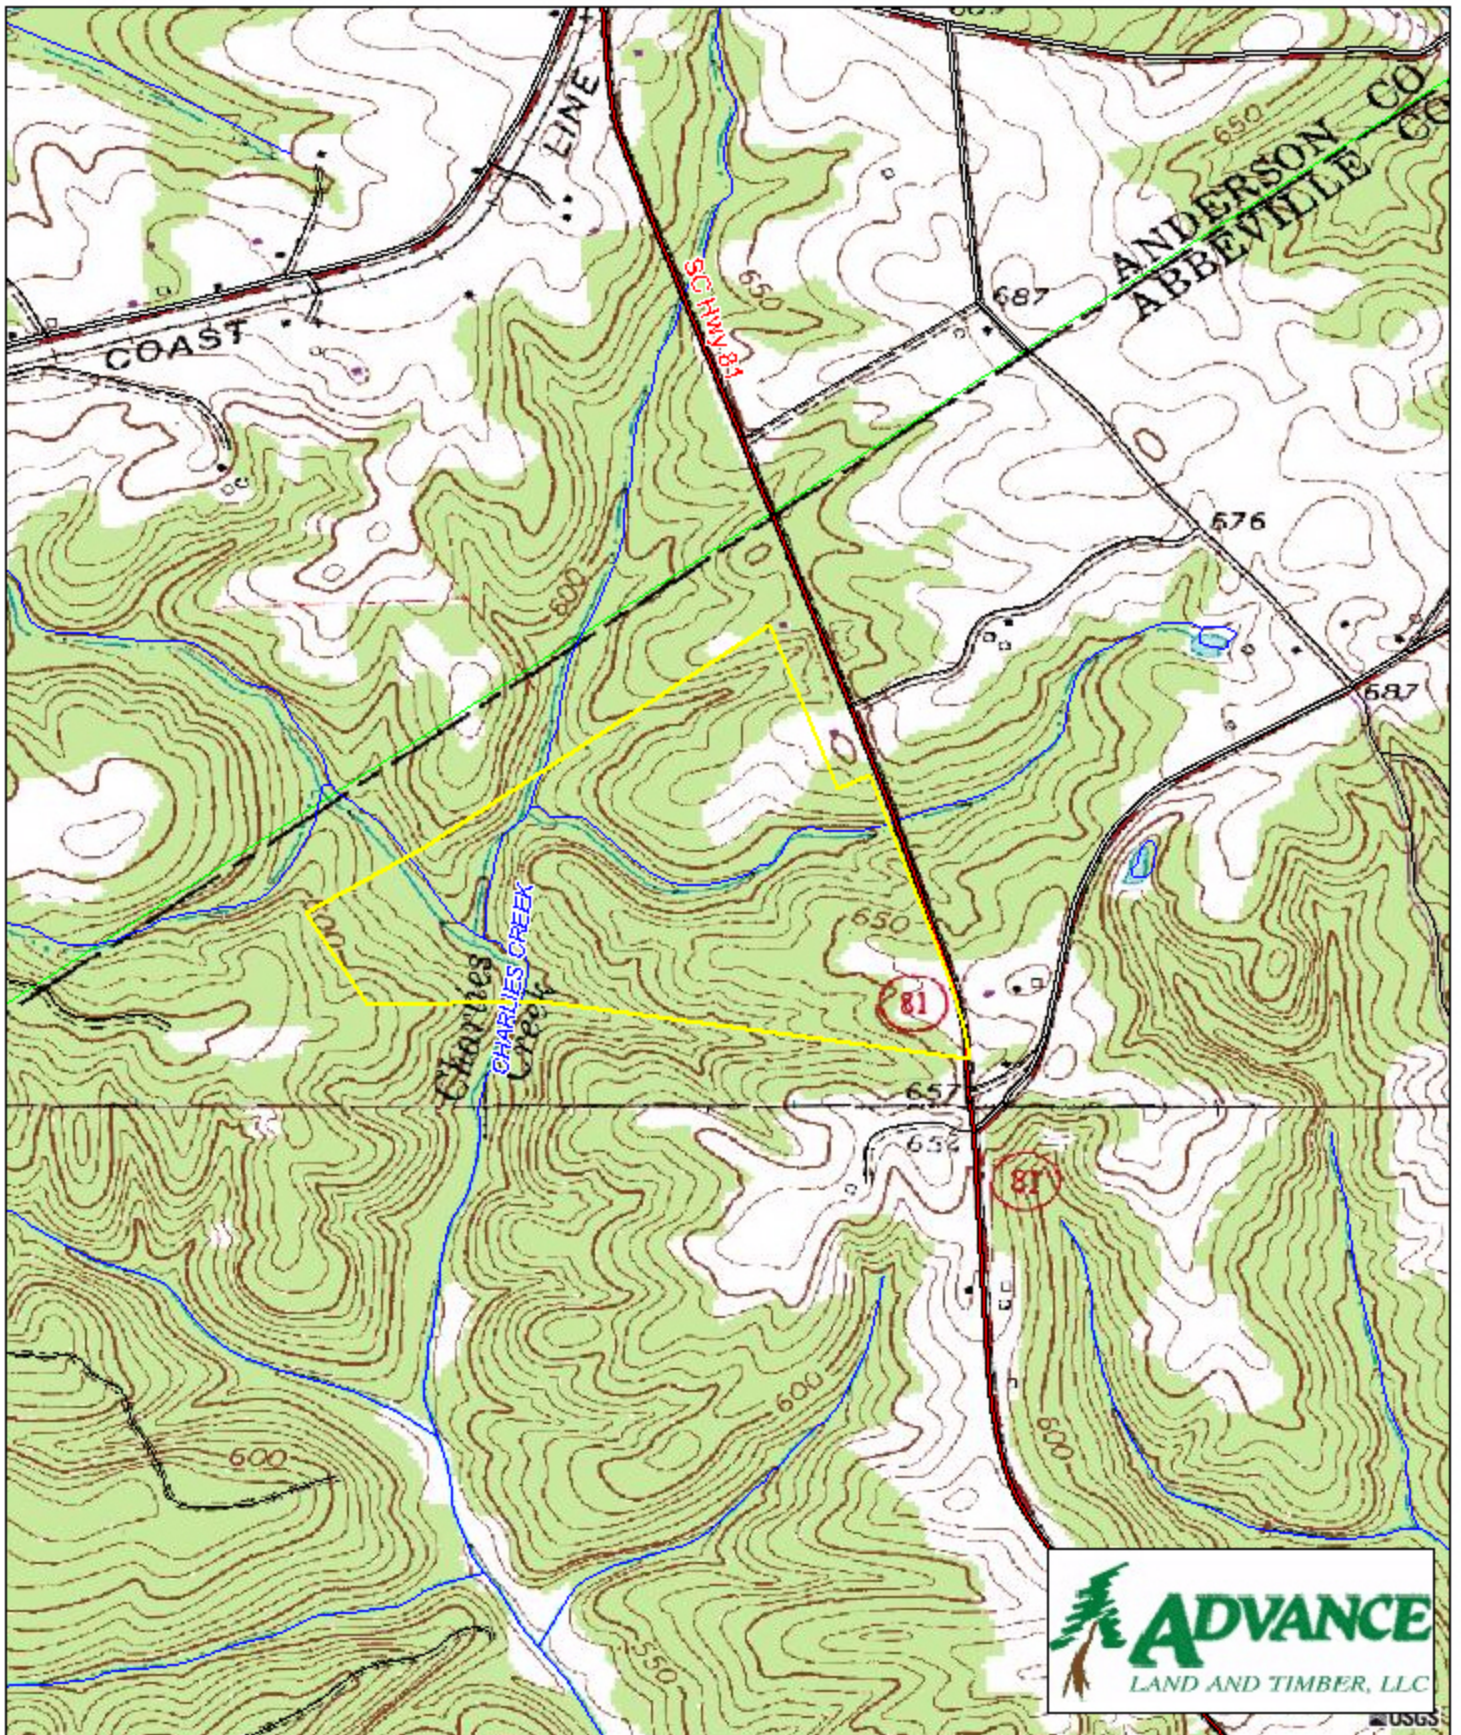

# PG121 Tract - Abbeville County, SC

107.7 acres

USGS