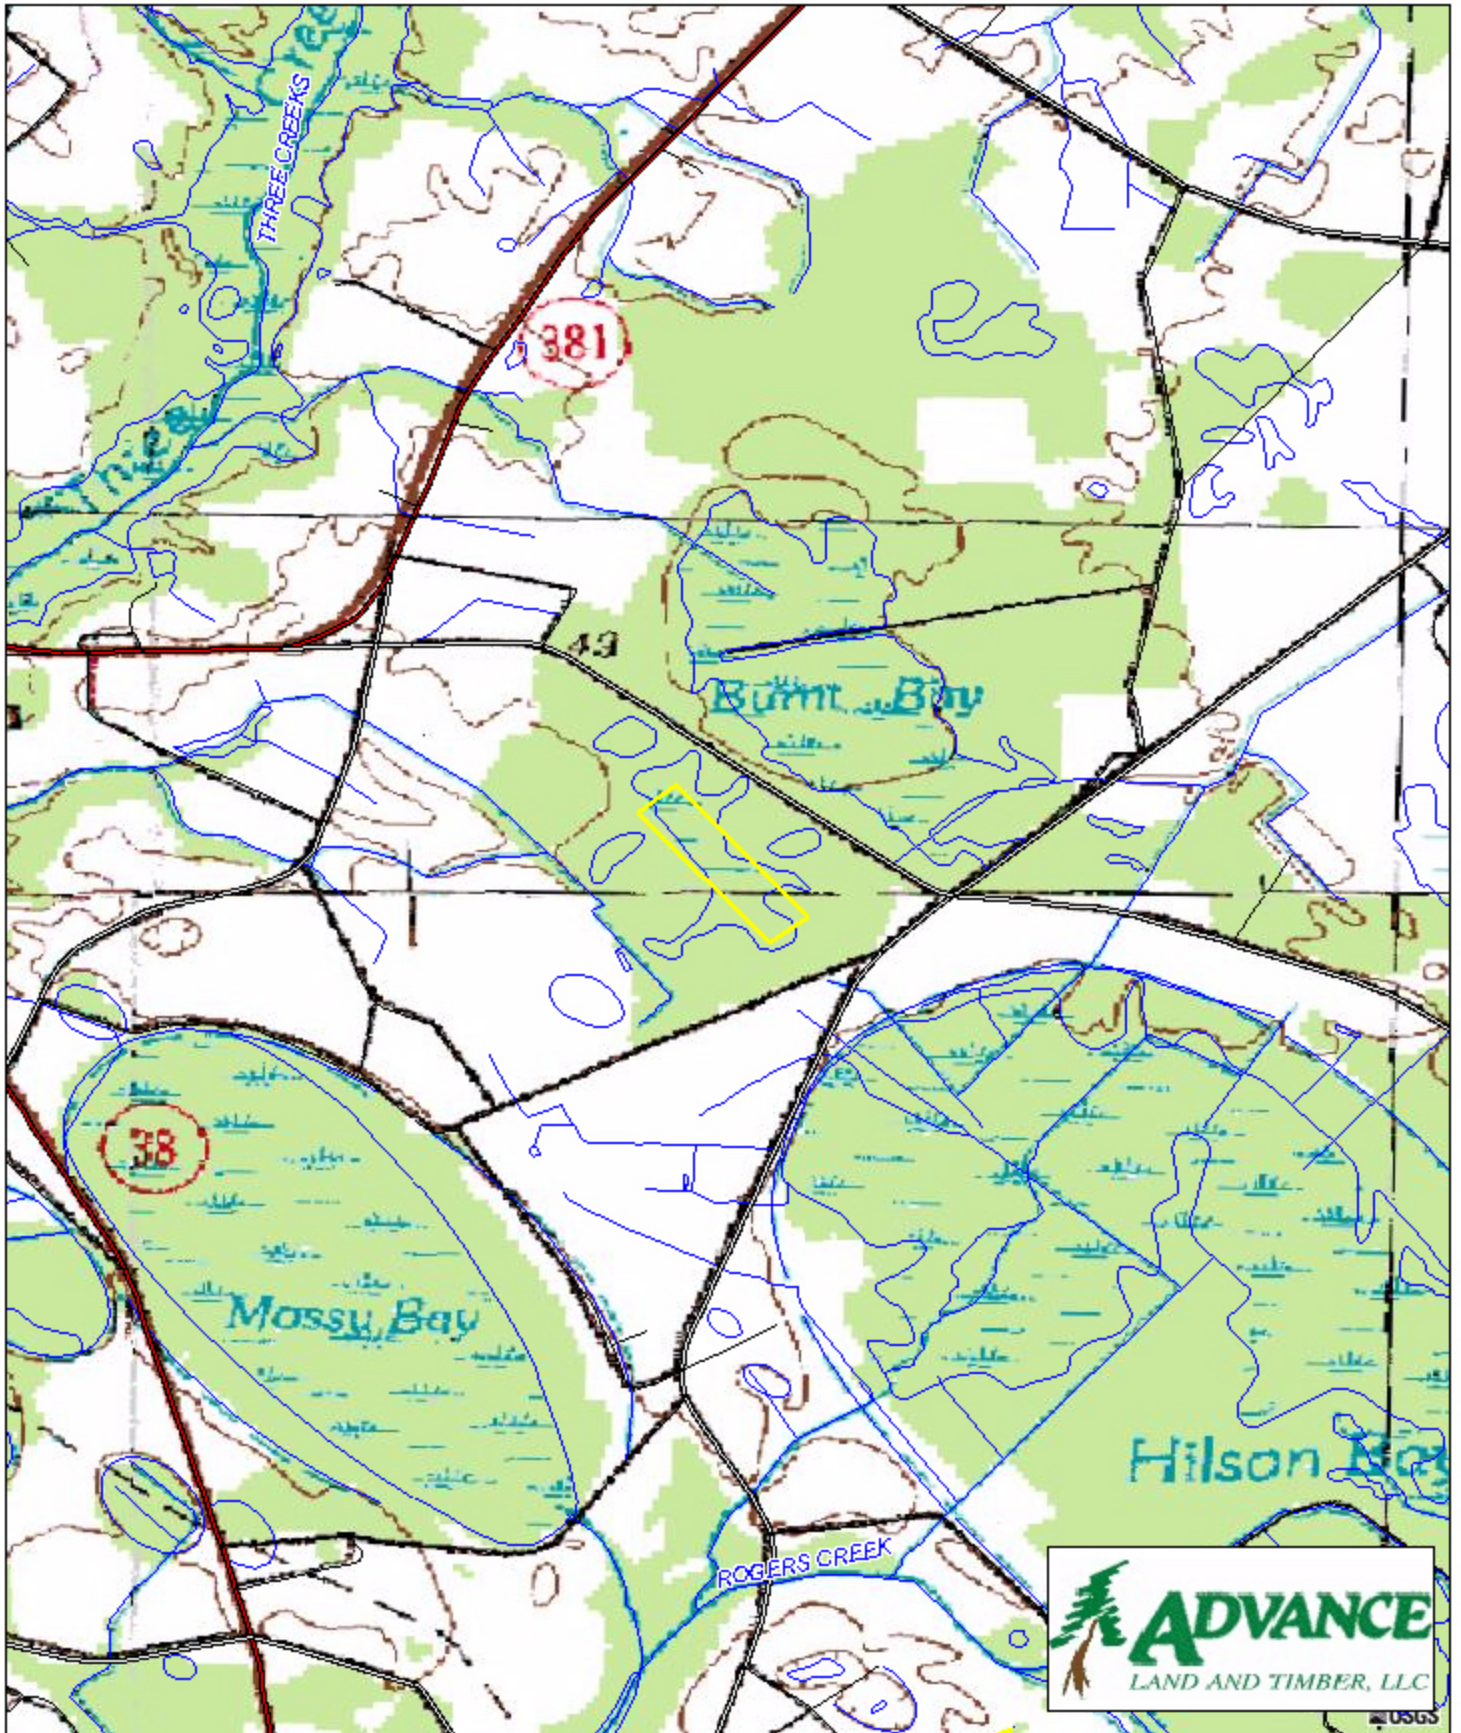

# Rogers 37 Tract Marlboro County, SC

1 inch = 2400 feet  
37 +/- acres

**ADVANCE**  
LAND AND TIMBER, LLC

USGS