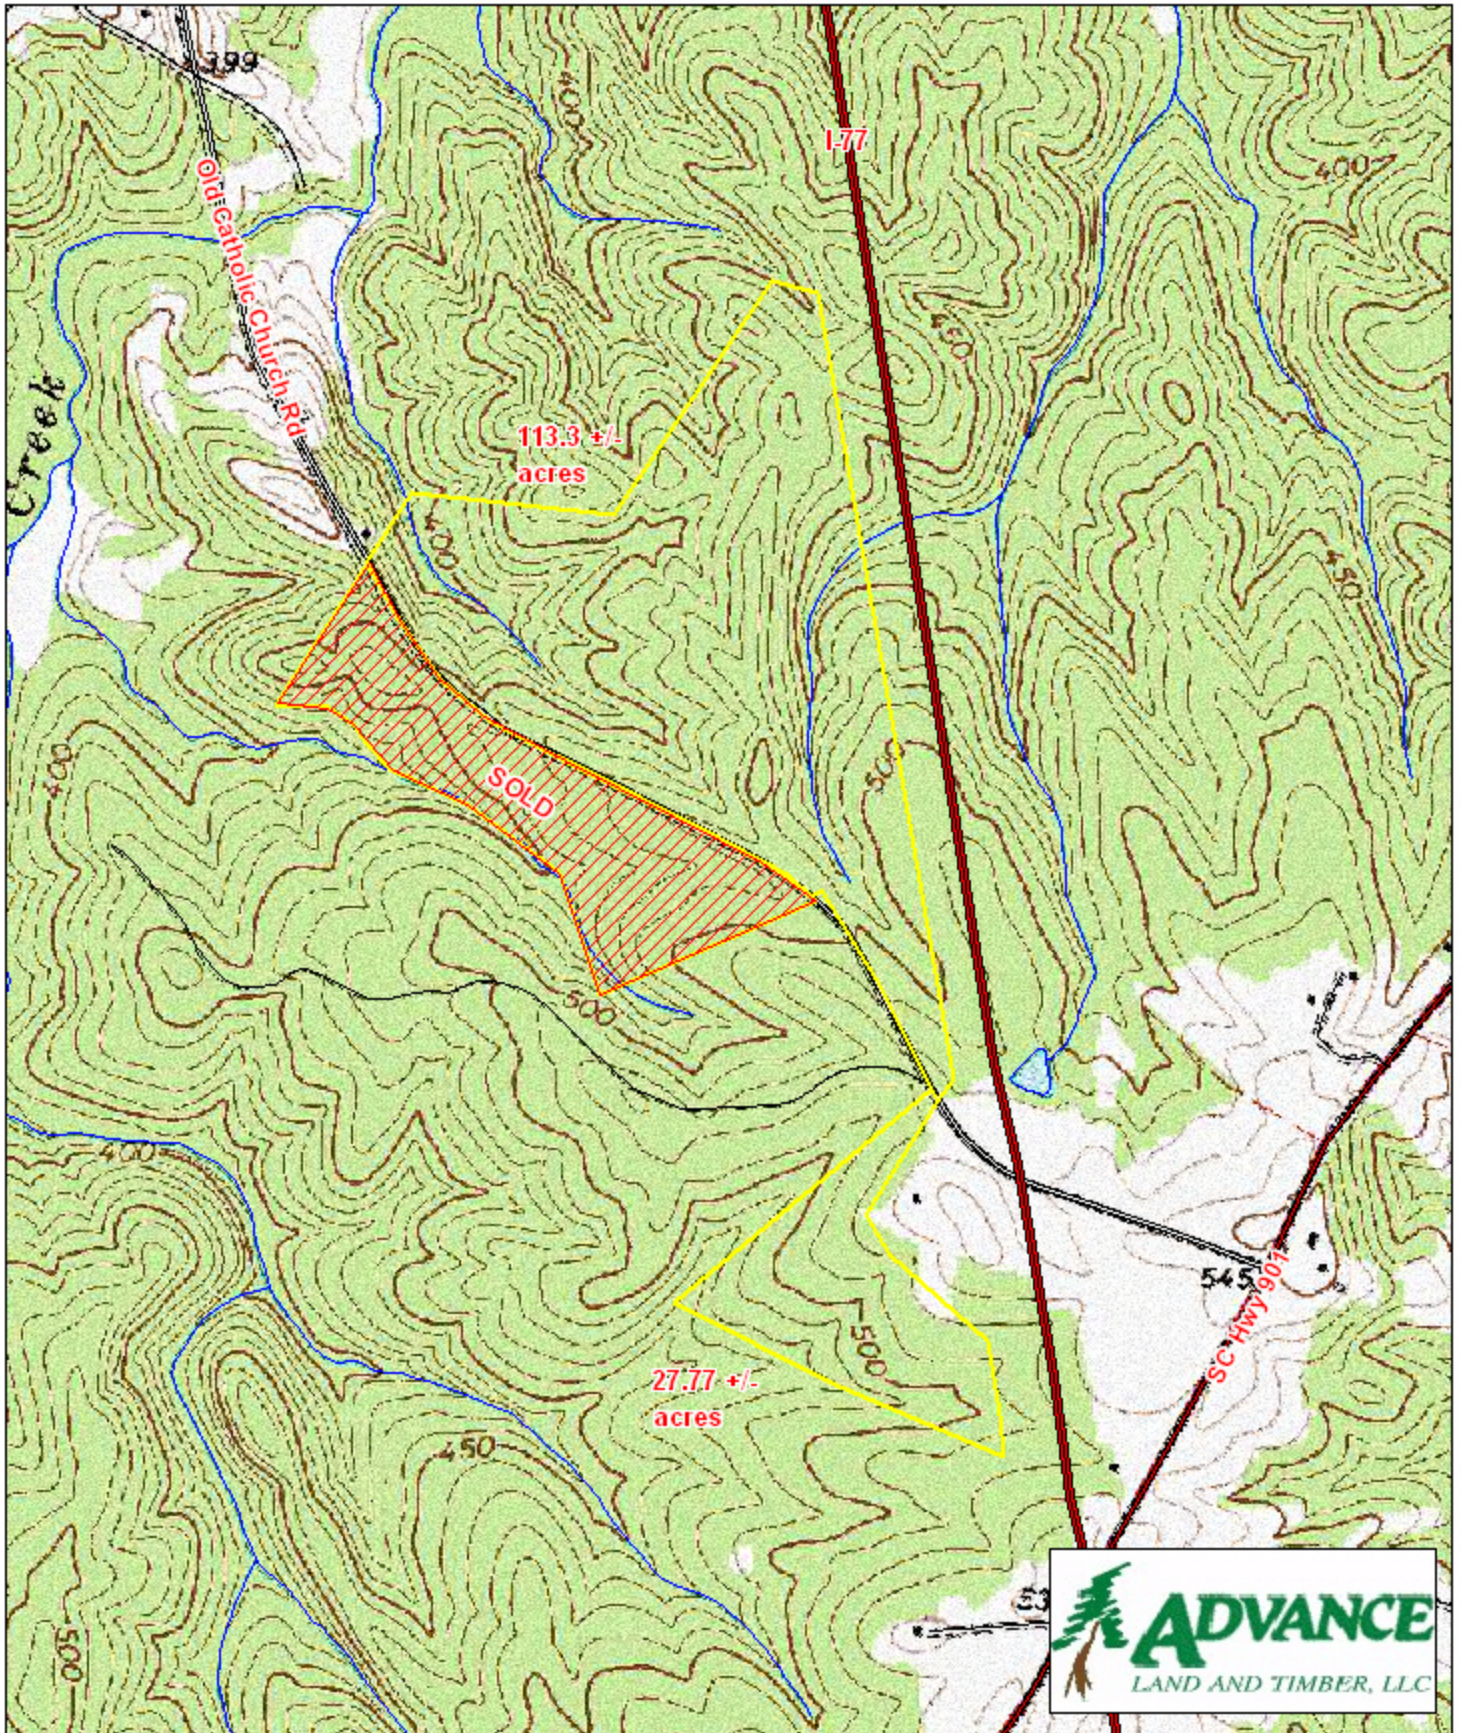

Tract LS473 West Chester County, SC

1 inch = 990 feet
179.32 +/- acres

The information provided on this map is believed to be accurate and is based on the best information available at this time, however, this information is in no way guaranteed.