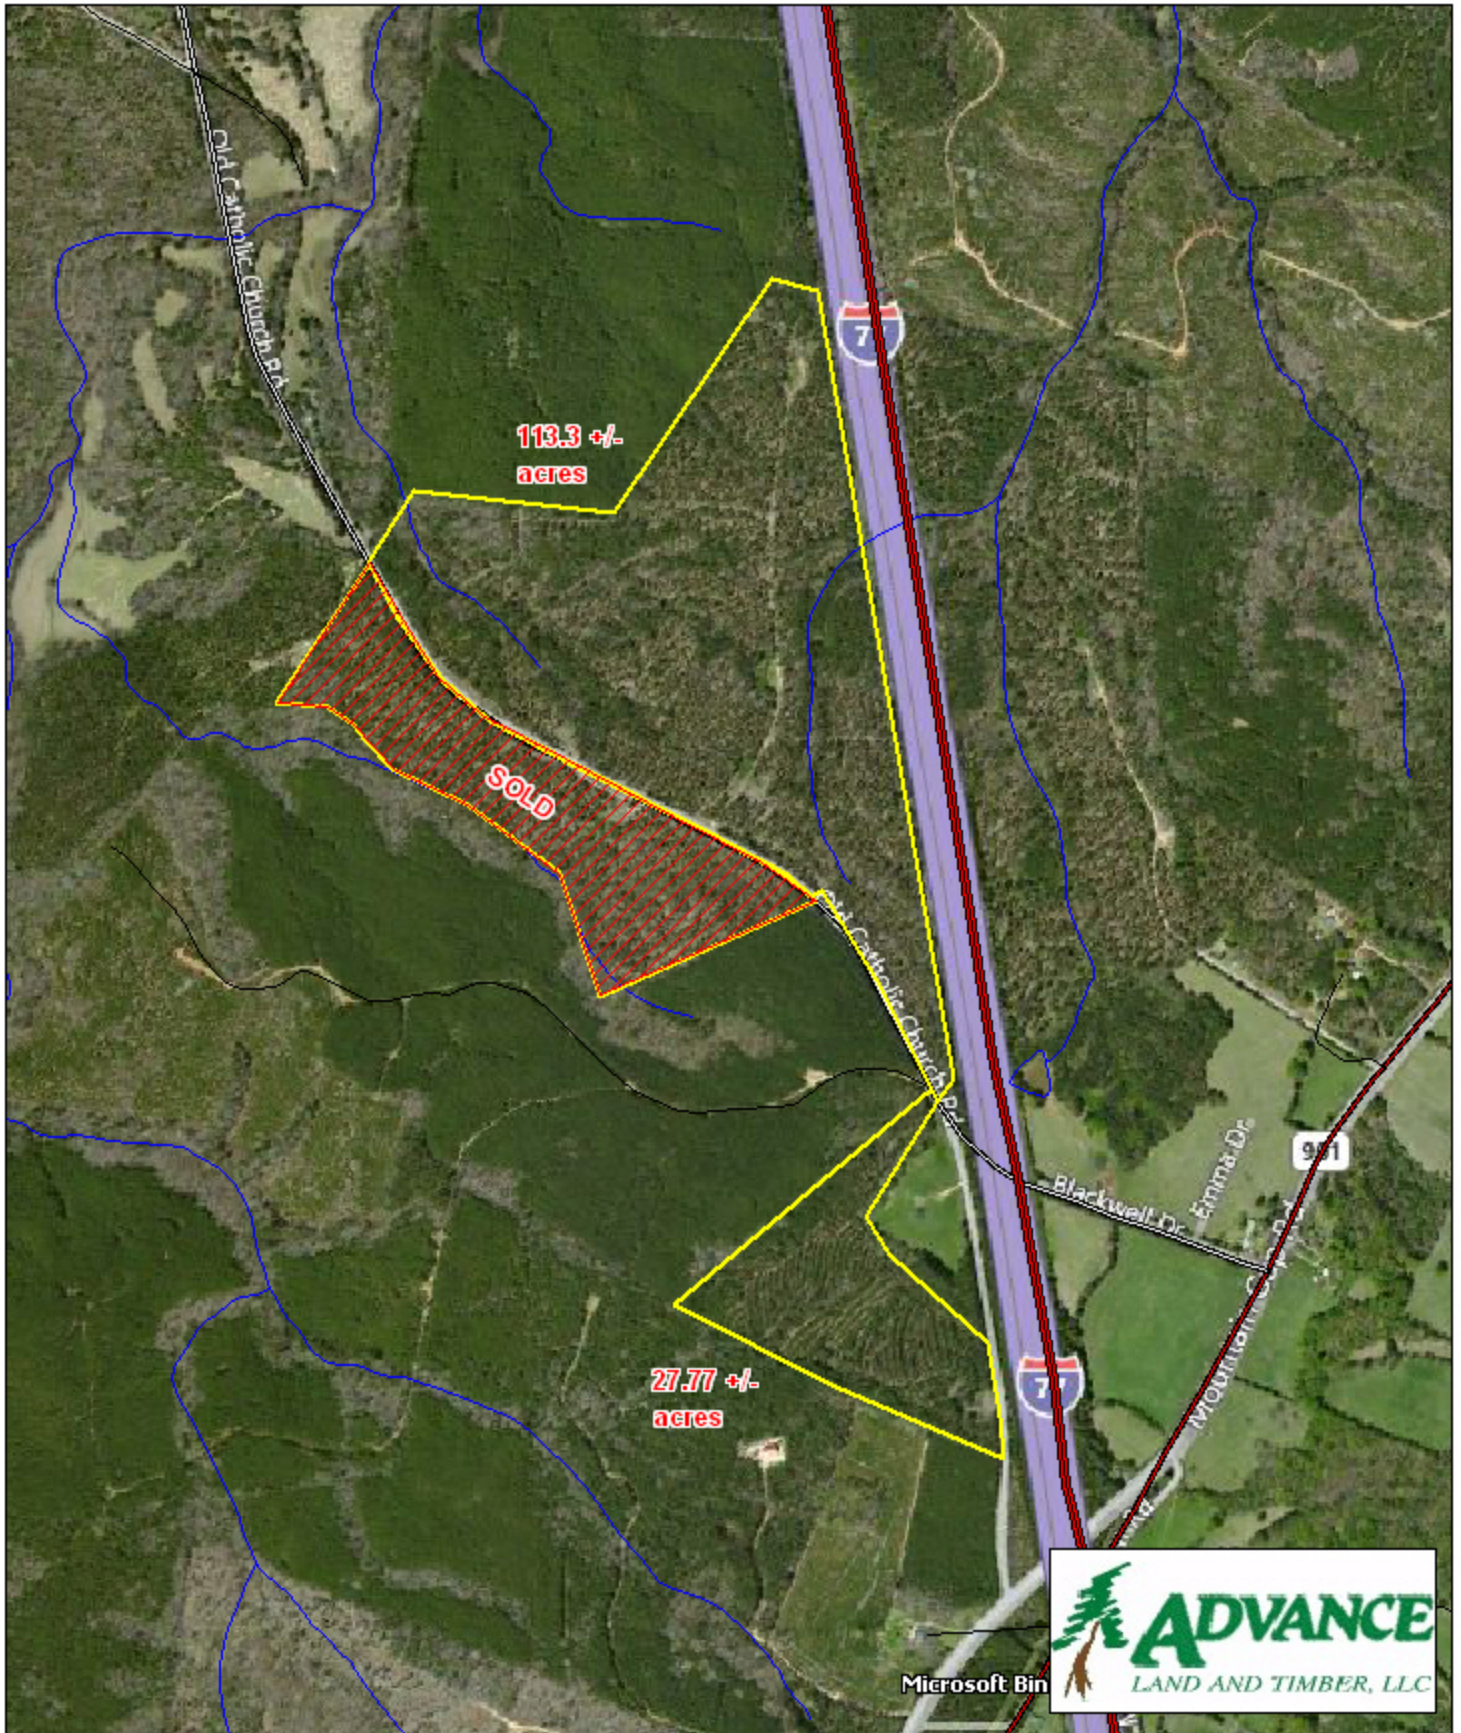

Tract LS473 West Chester County, SC

1 inch = 990 feet
179.32 +/- acres

The information provided on this map is believed to be accurate and is based on the best information available at this time, however, this information is in no way guaranteed.