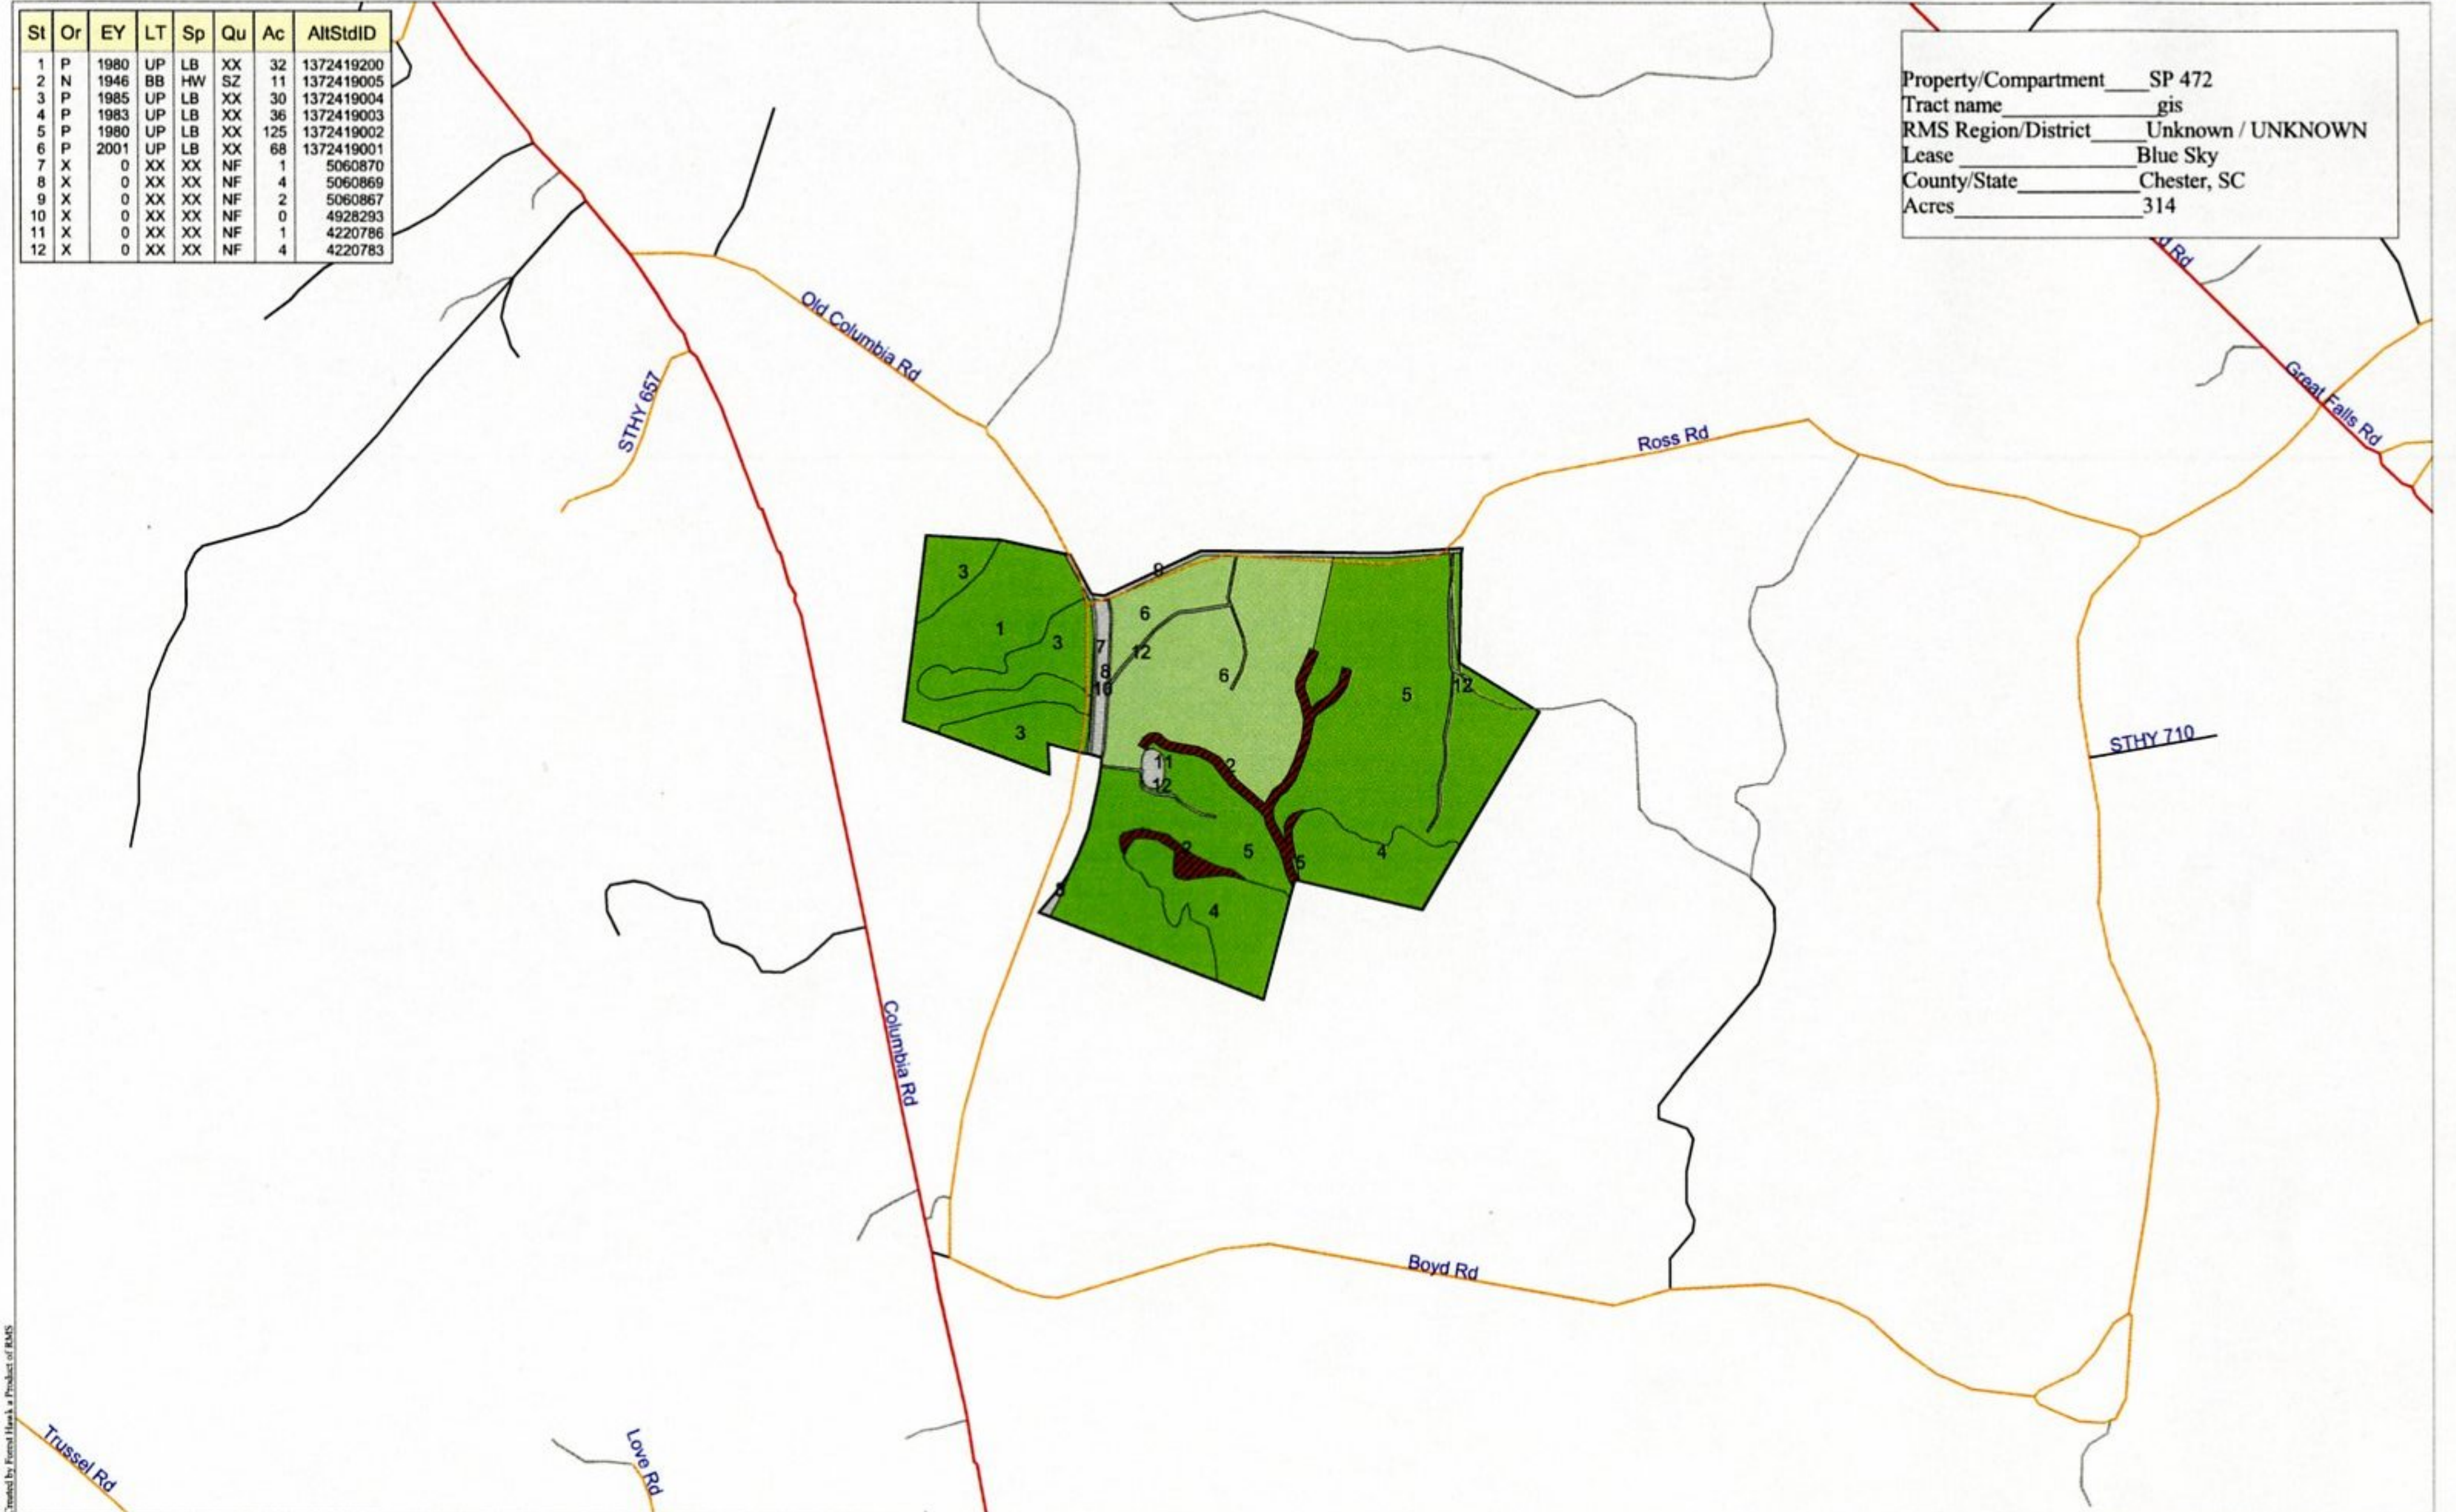

St	Or	EY	LT	Sp	Qu	Ac	AllStdID
1	P	1980	UP	LB	XX	32	1372419200
2	N	1946	BB	HW	SZ	11	1372419005
3	P	1985	UP	LB	XX	30	1372419004
4	P	1983	UP	LB	XX	36	1372419003
5	P	1980	UP	LB	XX	125	1372419002
6	P	2001	UP	LB	XX	68	1372419001
7	X	0	XX	XX	NF	1	5060870
8	X	0	XX	XX	NF	4	5060869
9	X	0	XX	XX	NF	2	5060867
10	X	0	XX	XX	NF	0	4928293
11	X	0	XX	XX	NF	1	4220786
12	X	0	XX	XX	NF	4	4220783

Property/Compartment \_\_\_ SP 472  
 Tract name \_\_\_ gis  
 RMS Region/District \_\_\_ Unknown / UNKNOWN  
 Lease \_\_\_ Blue Sky  
 County/State \_\_\_ Chester, SC  
 Acres \_\_\_ 314

1:15840

**ADVANCE**  
 LAND AND TIMBER, LLC

This map is not warranted for completeness or accuracy

Created by Forest Hawk, a Product of RMS