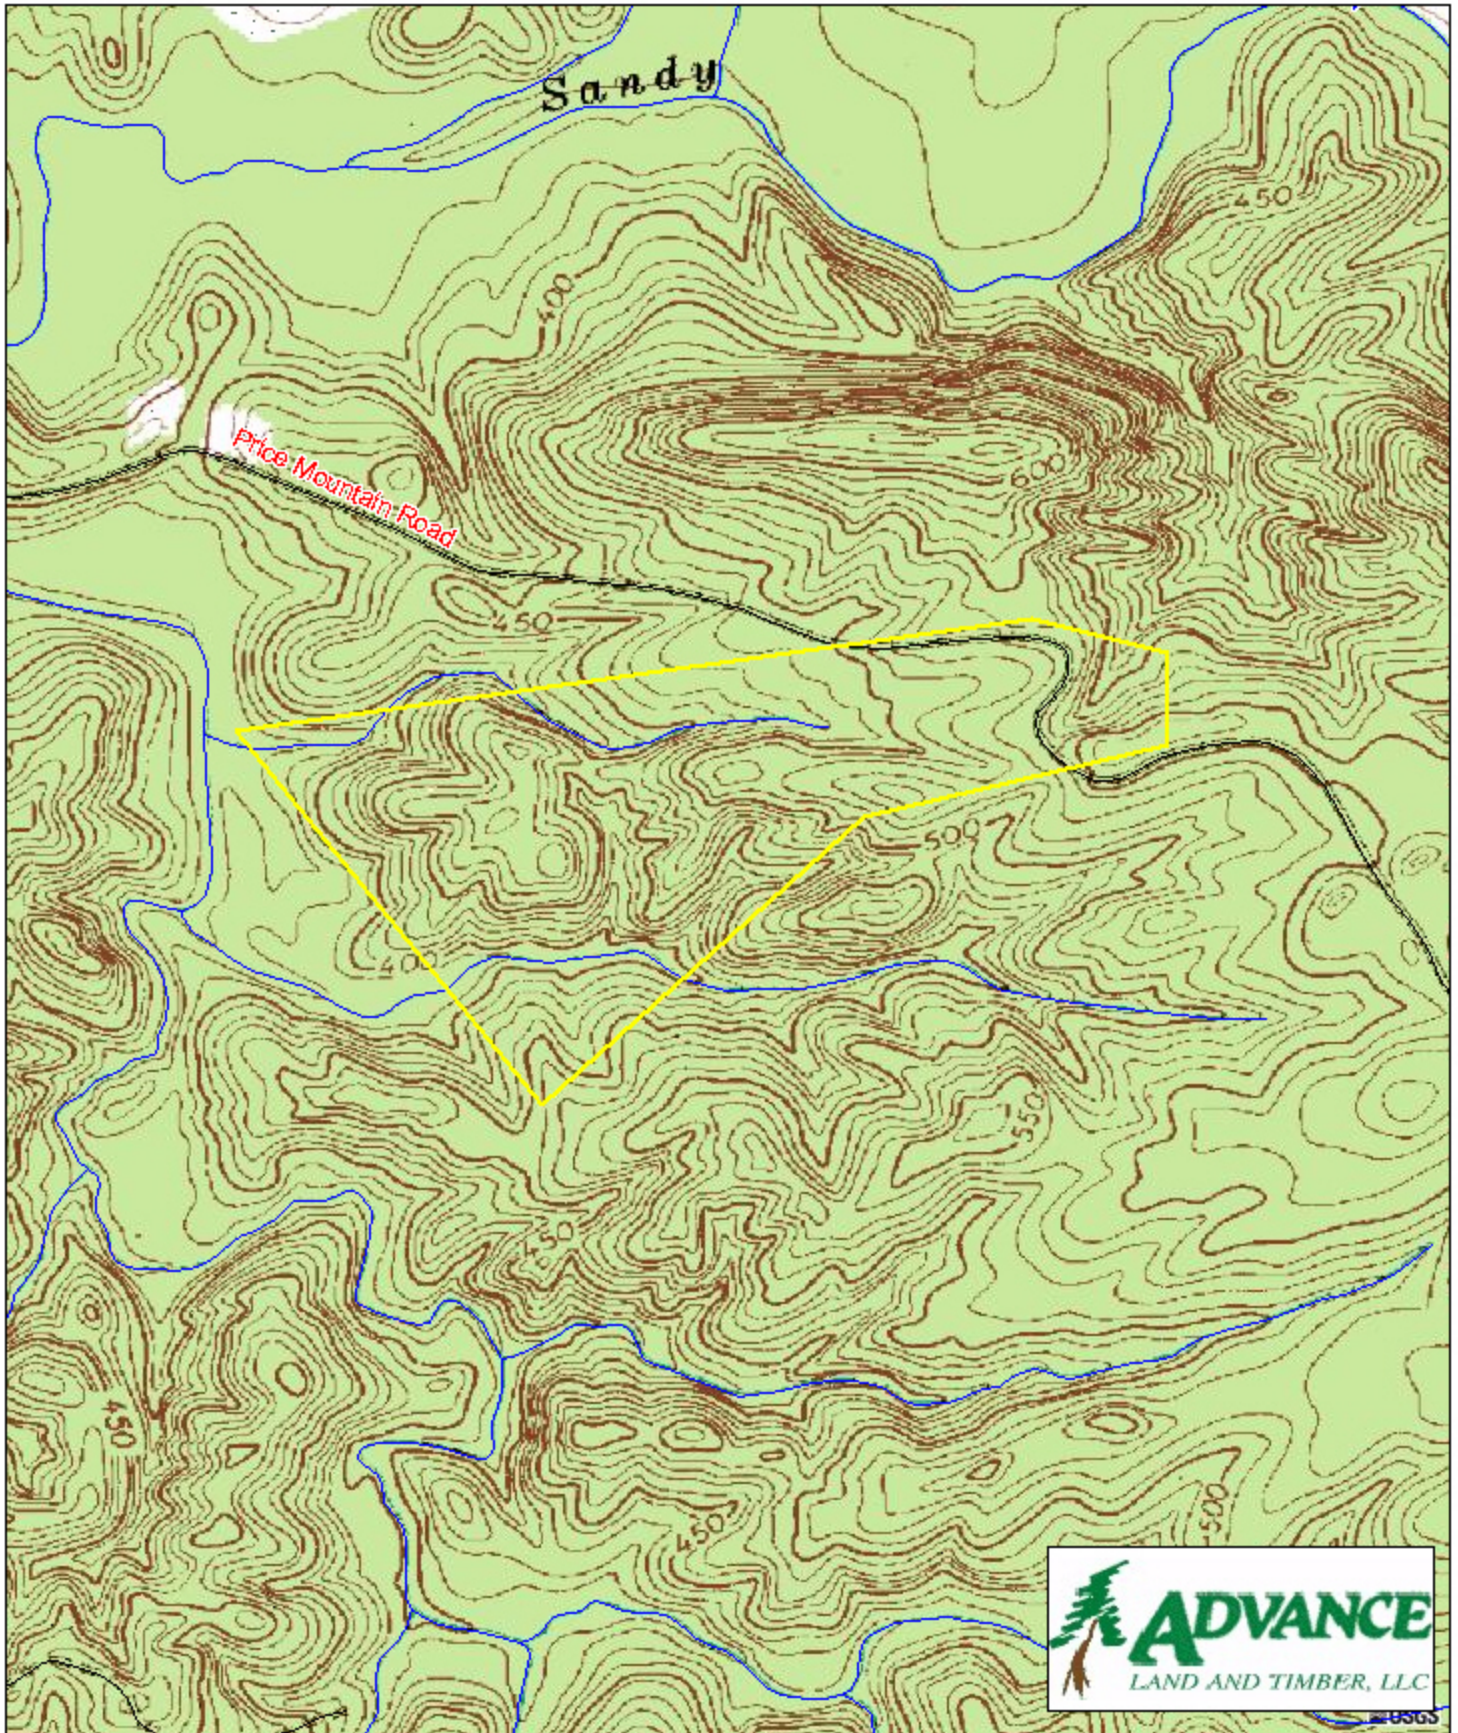

Tract SP 465 Chester County, SC

121 +/- acres

USGS