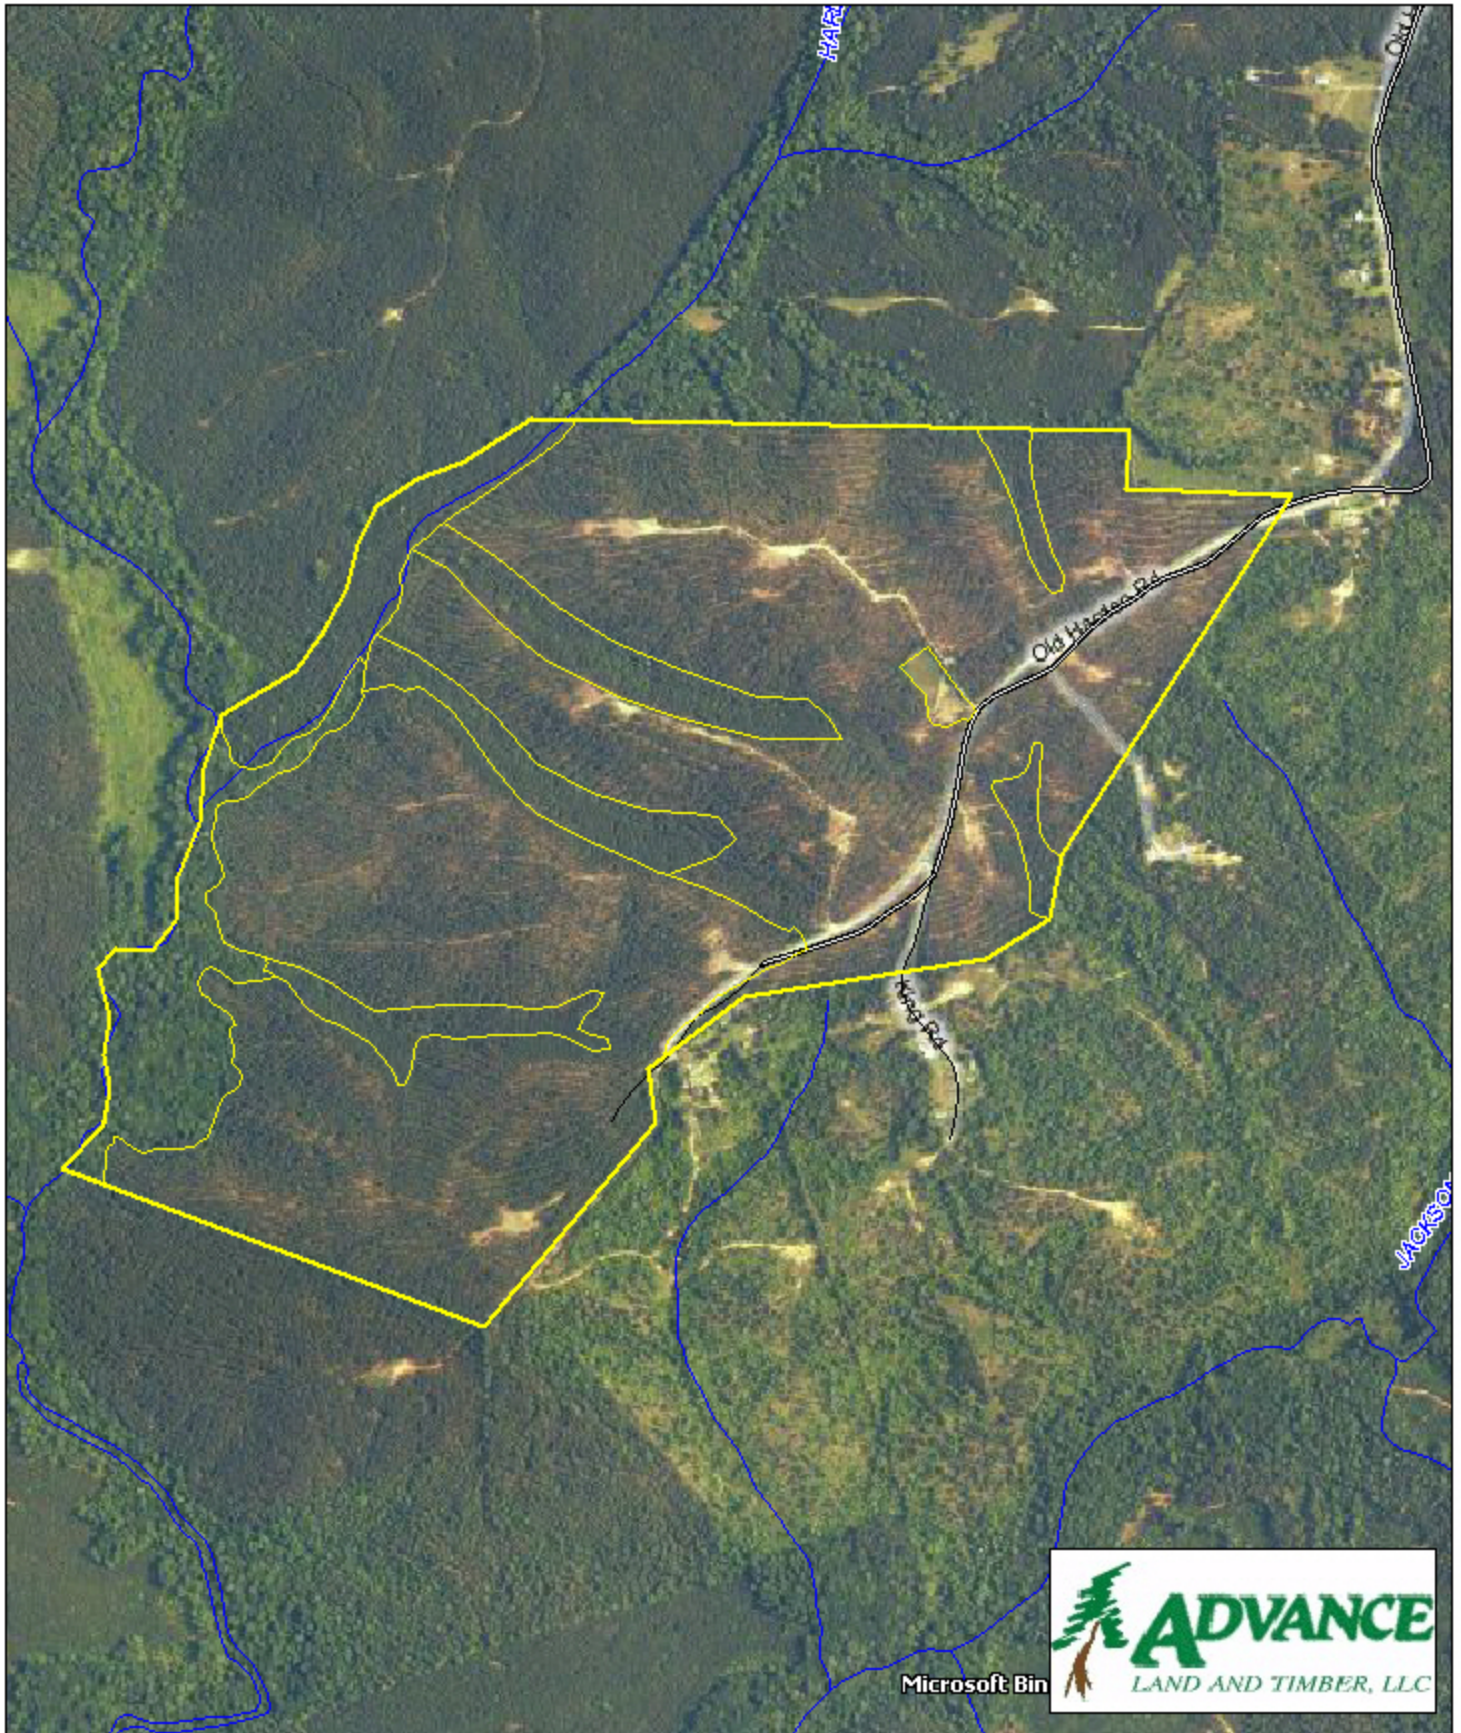

Tract LB2002 Fairfield County, SC

1 inch = 990 feet
383.0 +/- acres

The information provided on this map is believed to be accurate and is based on the best information available at this time, however, this information is in no way guaranteed.

www.advancelandandtimber.com
1-800-860-9909

Tract LB2002 Fairfield County, SC

1 inch = 990 feet
383.0 +/- acres

The information provided on this map is believed to be accurate and is based on the best information available at this time, however, this information is in no way guaranteed.