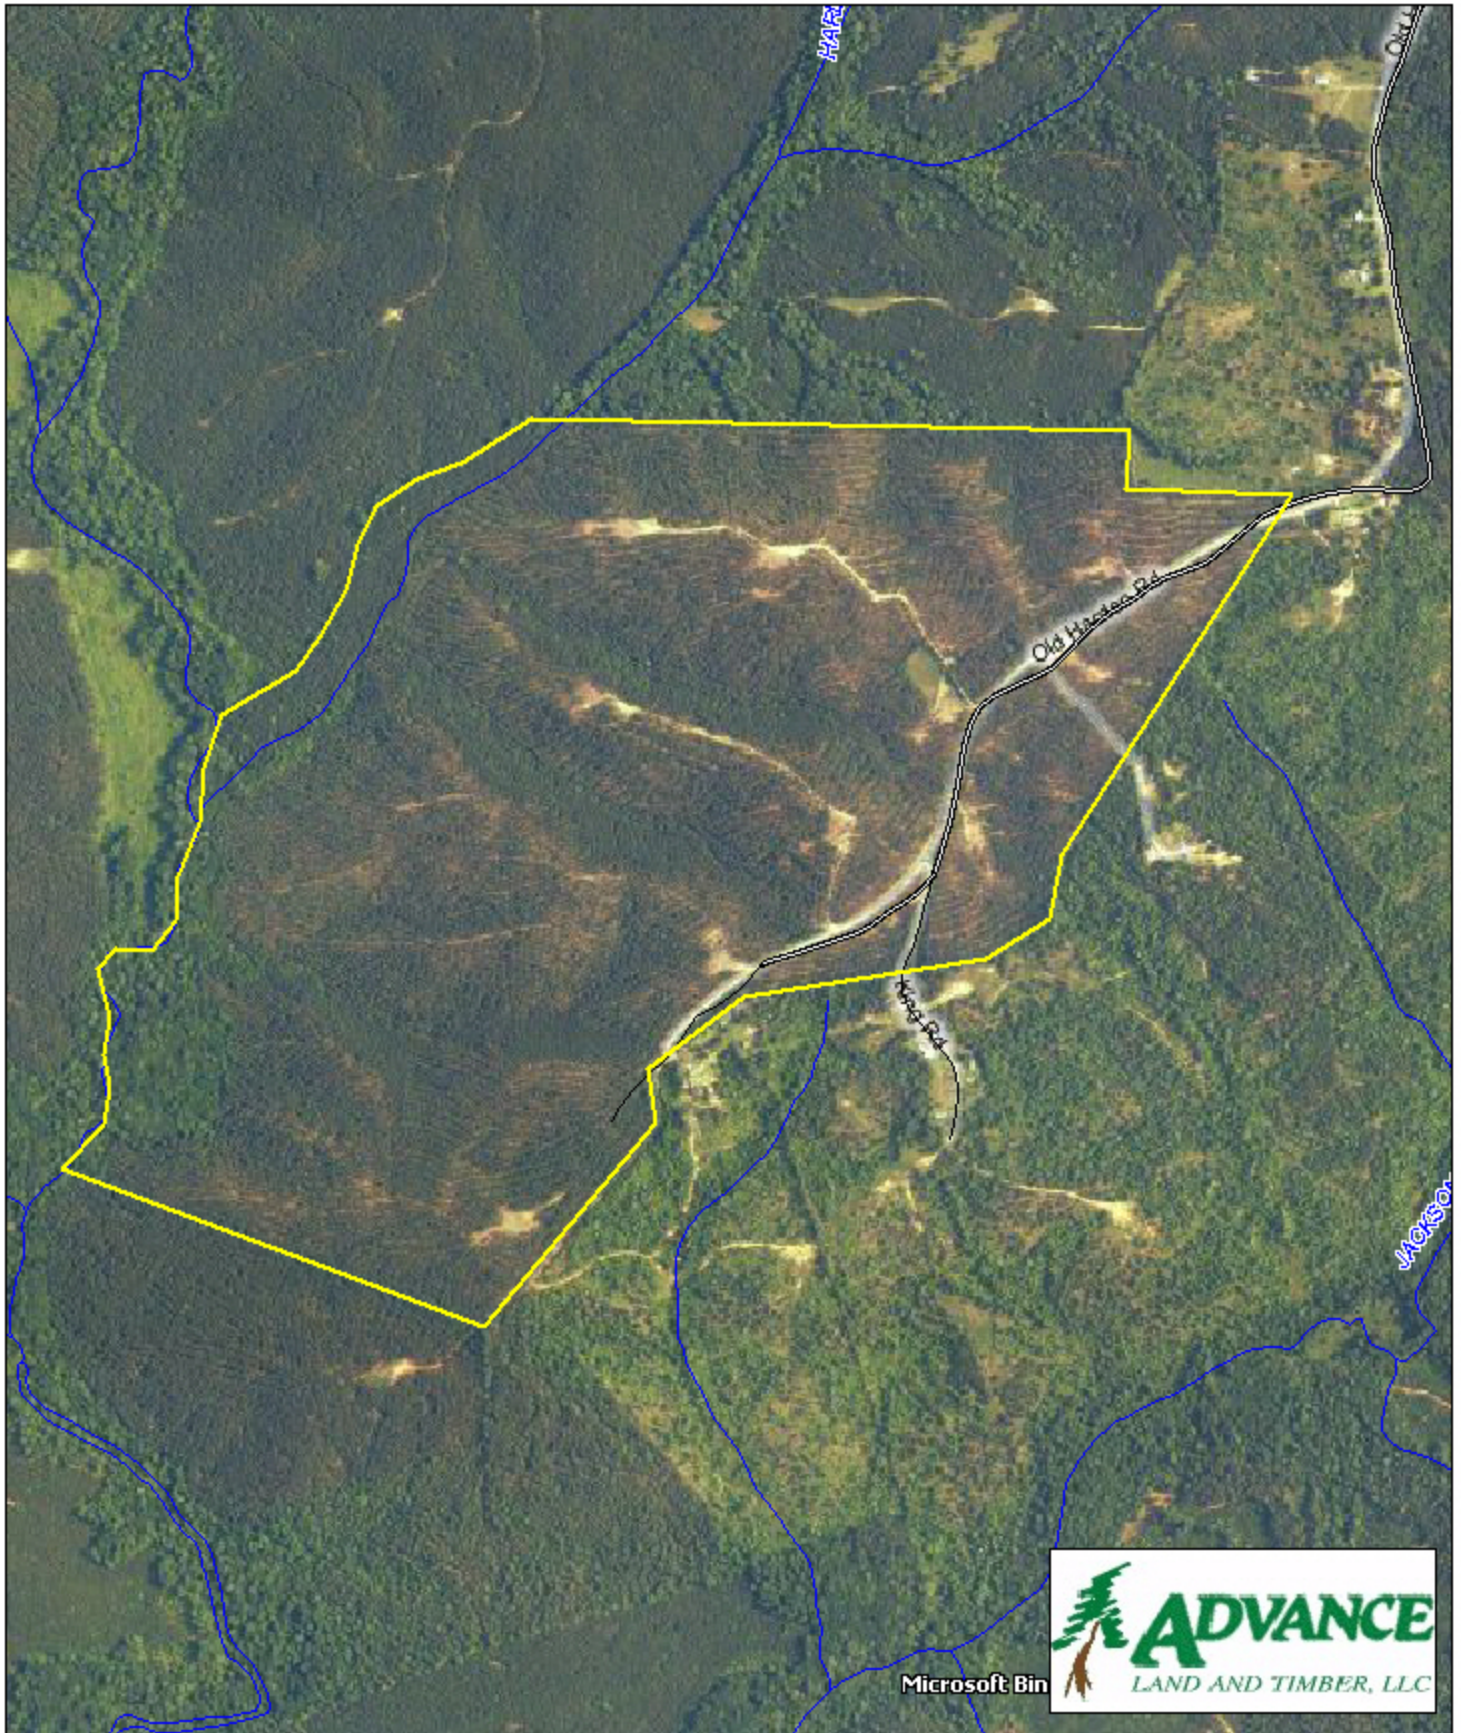

Tract LB2002 Fairfield County, SC

1 inch = 990 feet
383.0 +/- acres

The information provided on this map is believed to be accurate and is based on the best information available at this time, however, this information is in no way guaranteed.

www.advancelandandtimber.com
1-800-860-9909

Tract LB2002 Fairfield County, SC

1 inch = 990 feet
383.0 +/- acres

The information provided on this map is believed to be accurate and is based on the best information available at this time, however, this information is in no way guaranteed.