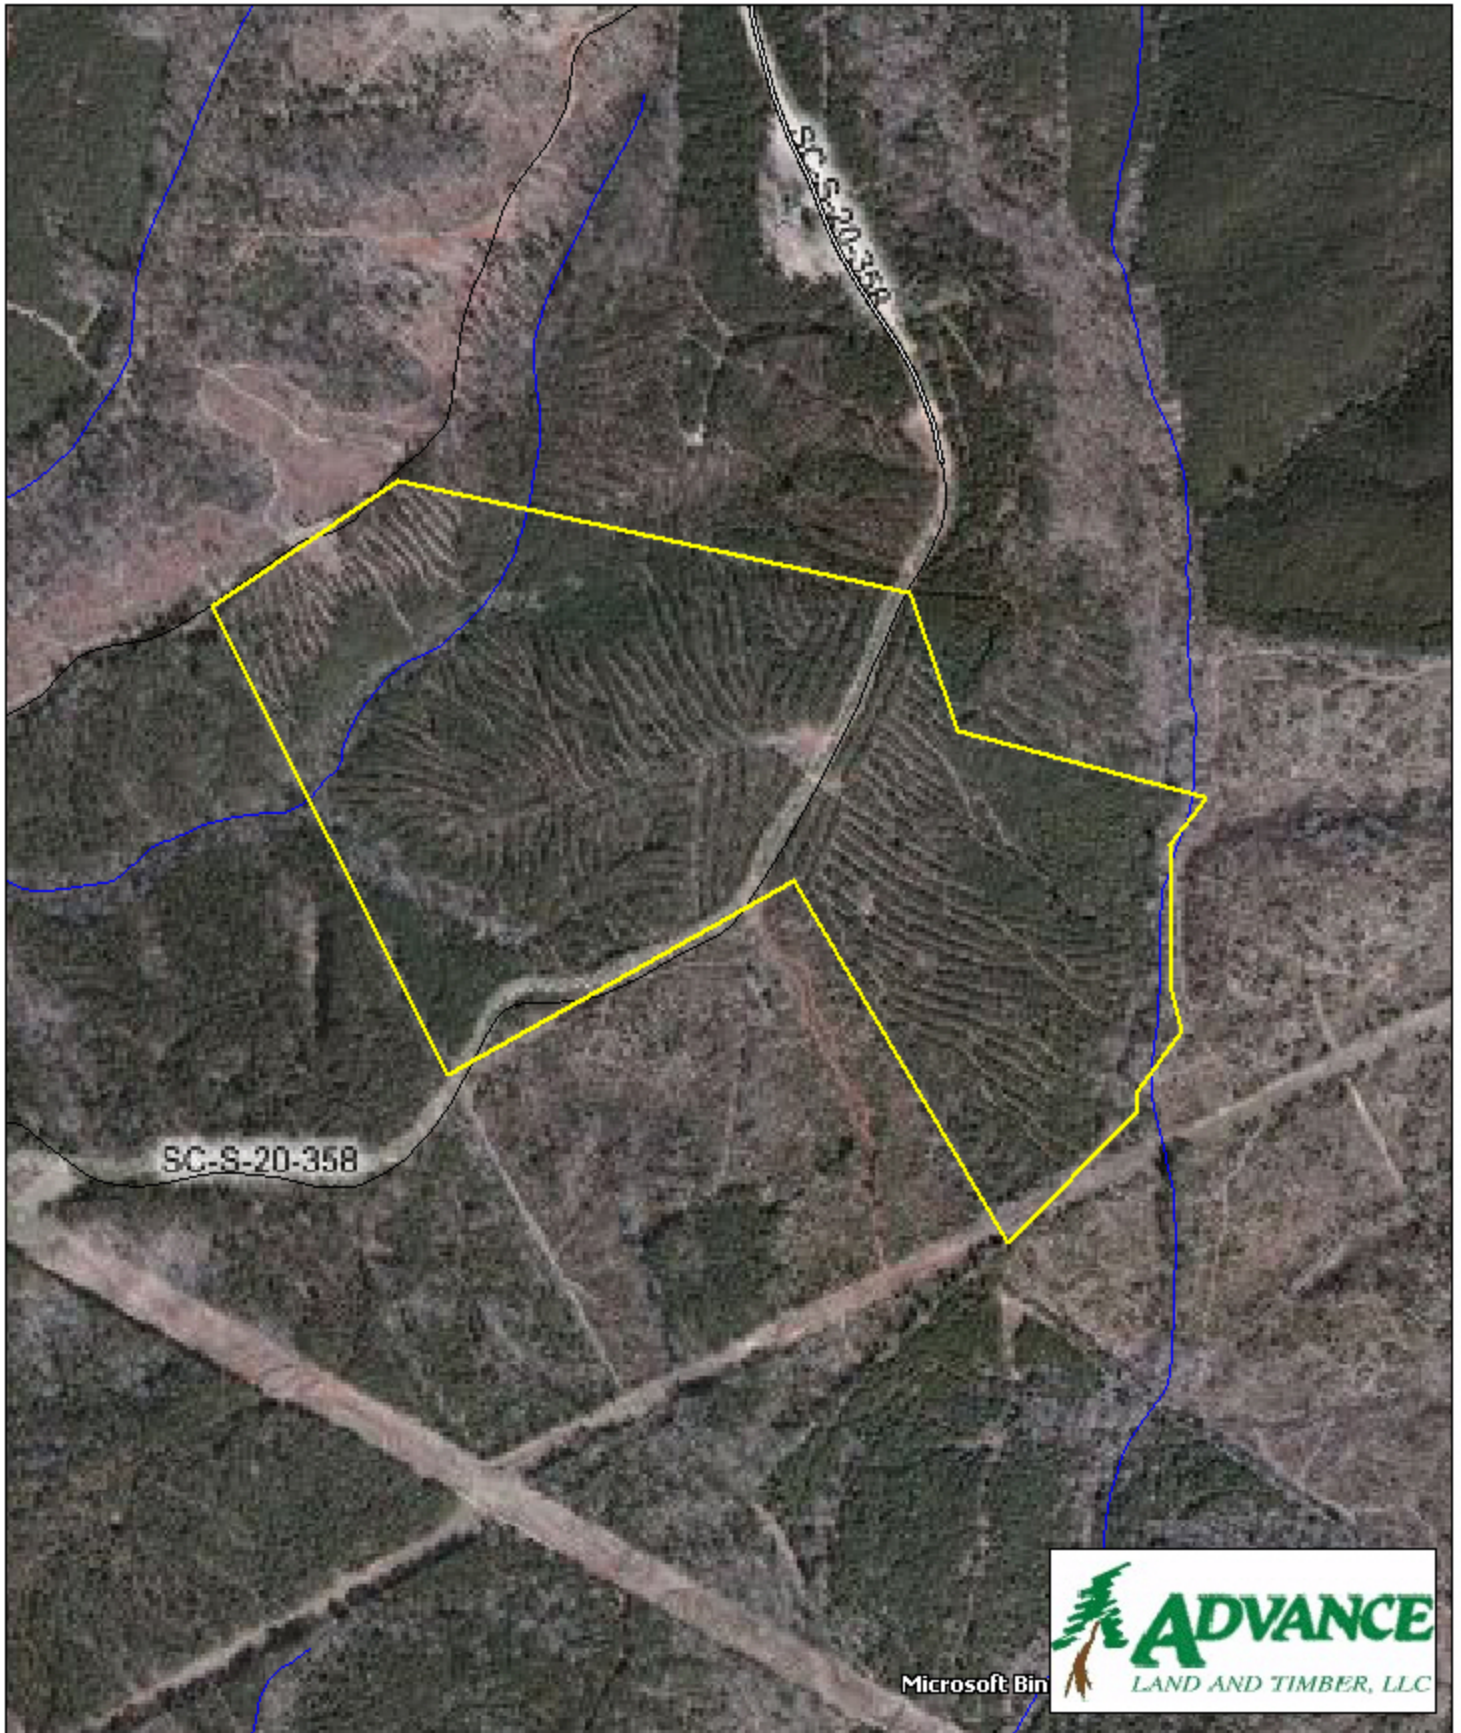

# Tract LB2001 Fairfield County, SC

1 inch = 660 feet  
103.695 +/- acres

The information provided on this map is believed to be accurate and is based on the best information available at this time, however, this information is in no way guaranteed.