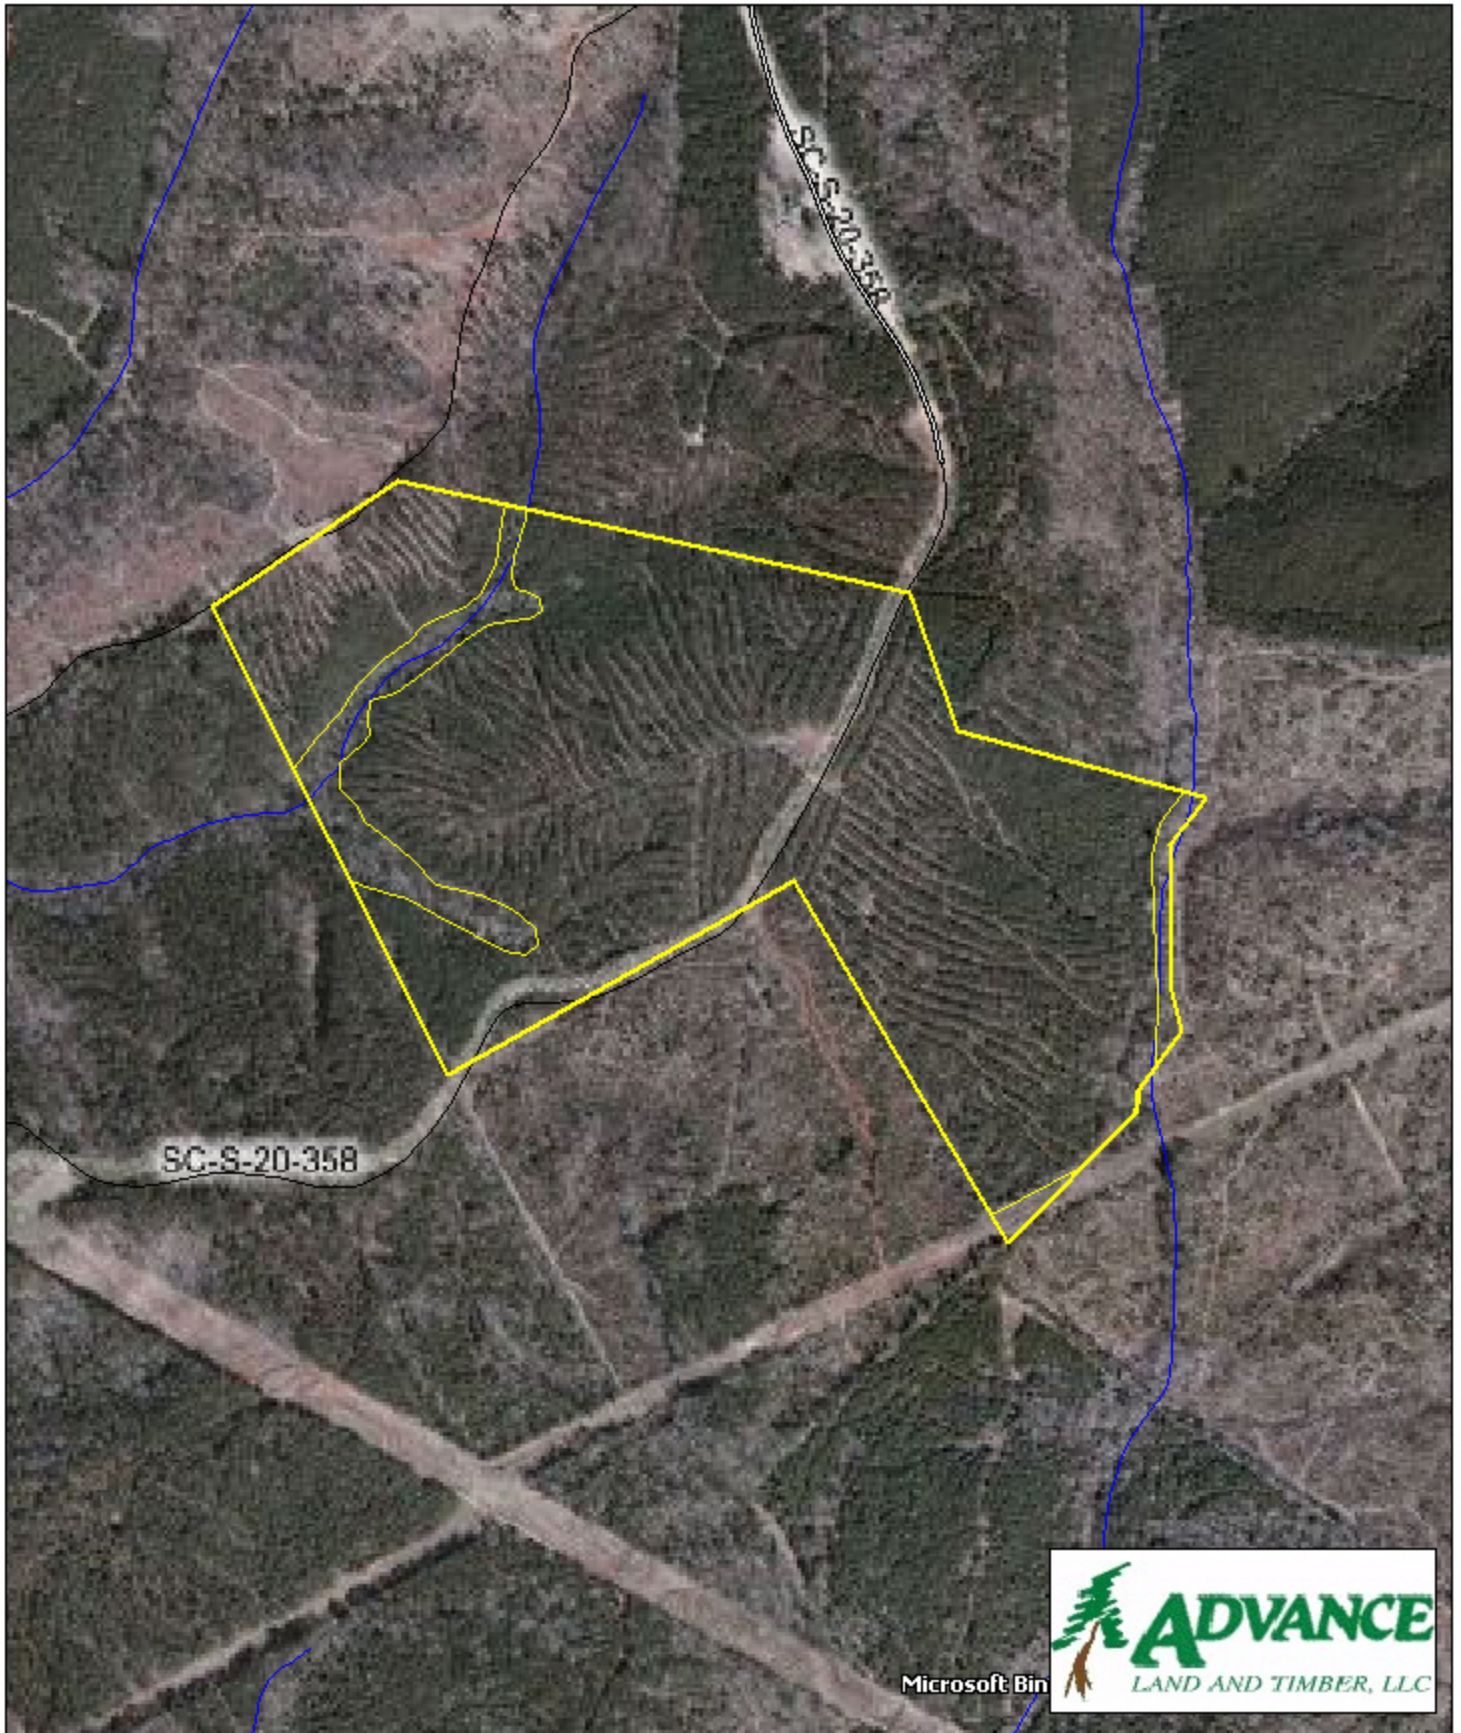

# Tract LB2001 Fairfield County, SC

1 inch = 660 feet  
103.695 +/- acres

The information provided on this map is believed to be accurate and is based on the best information available at this time, however, this information is in no way guaranteed.