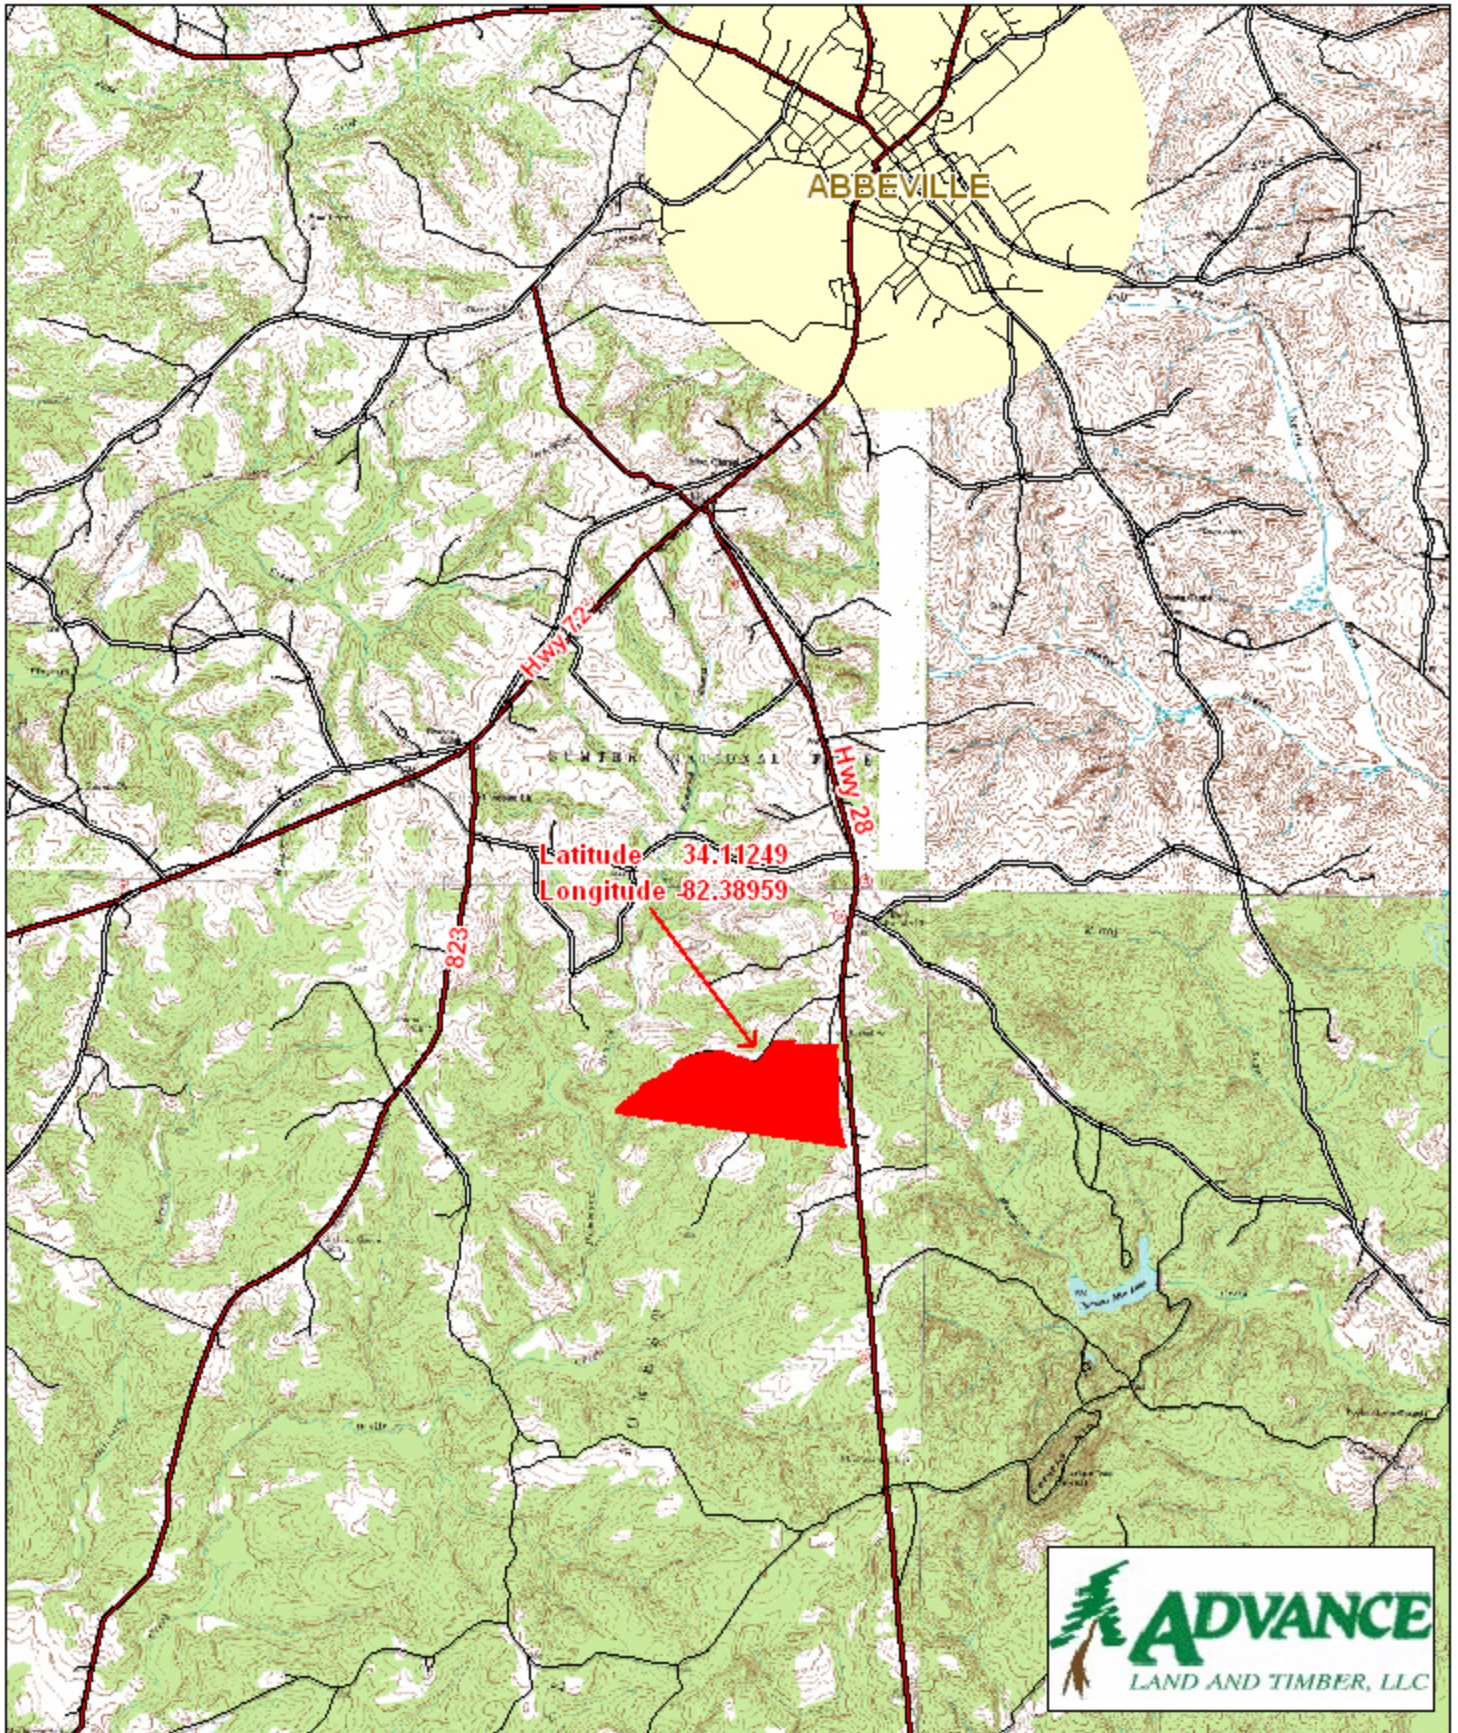

Tract LB0103

Abbeville County, SC

1 inch = 5000 feet
241 +/- acres

The information provided on this map is believed to be accurate and is based on the best information available at this time, however, this information is in no way guaranteed.