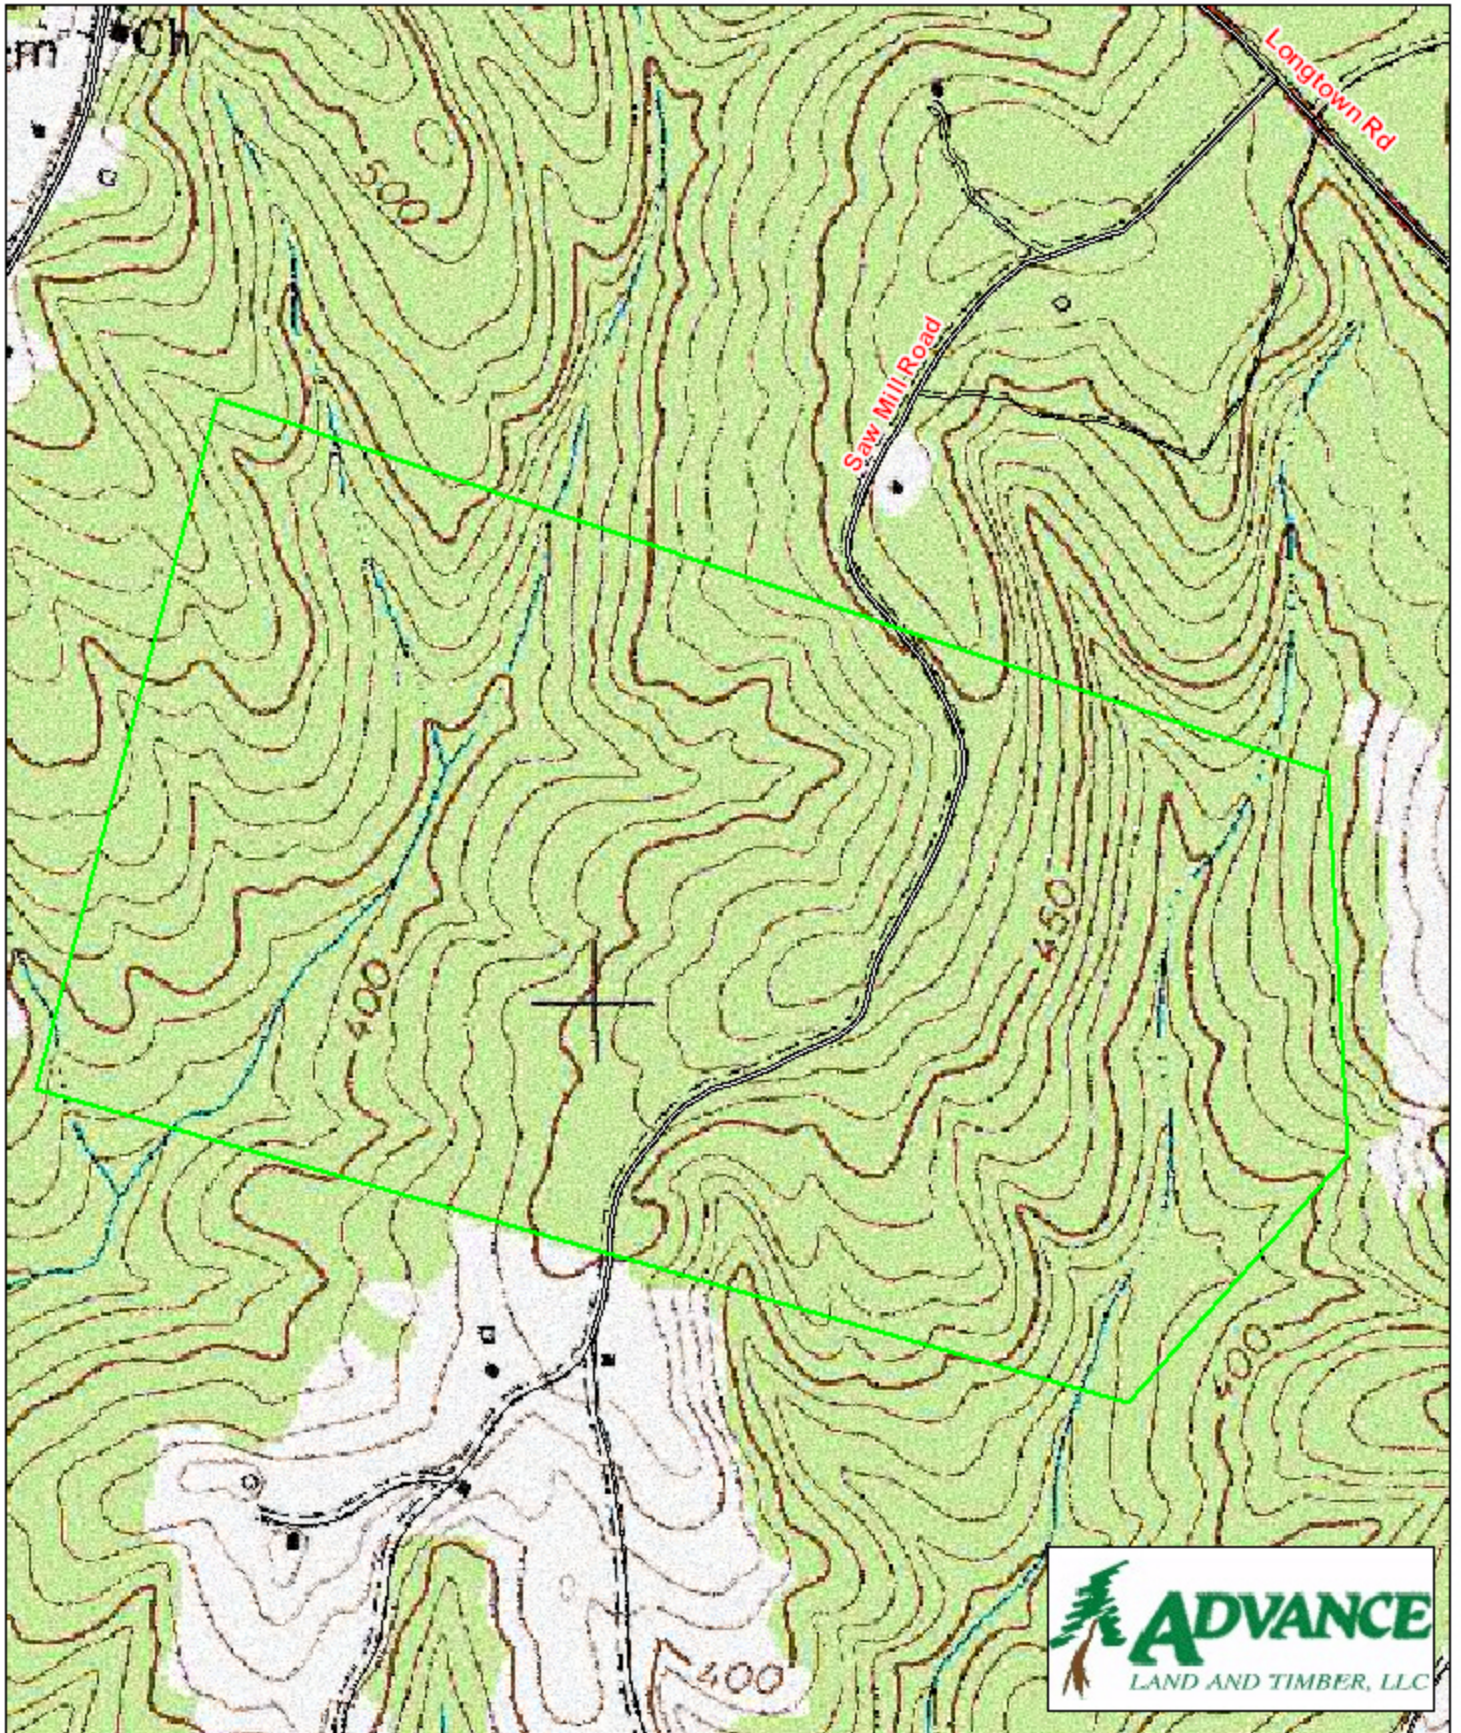

Wilson Tract #13720200 Fairfield County, SC

1 inch = 660 feet
228.65 +/- acres

The information provided on this map is believed to be accurate and is based on the best information available at this time, however, this information is in no way guaranteed.