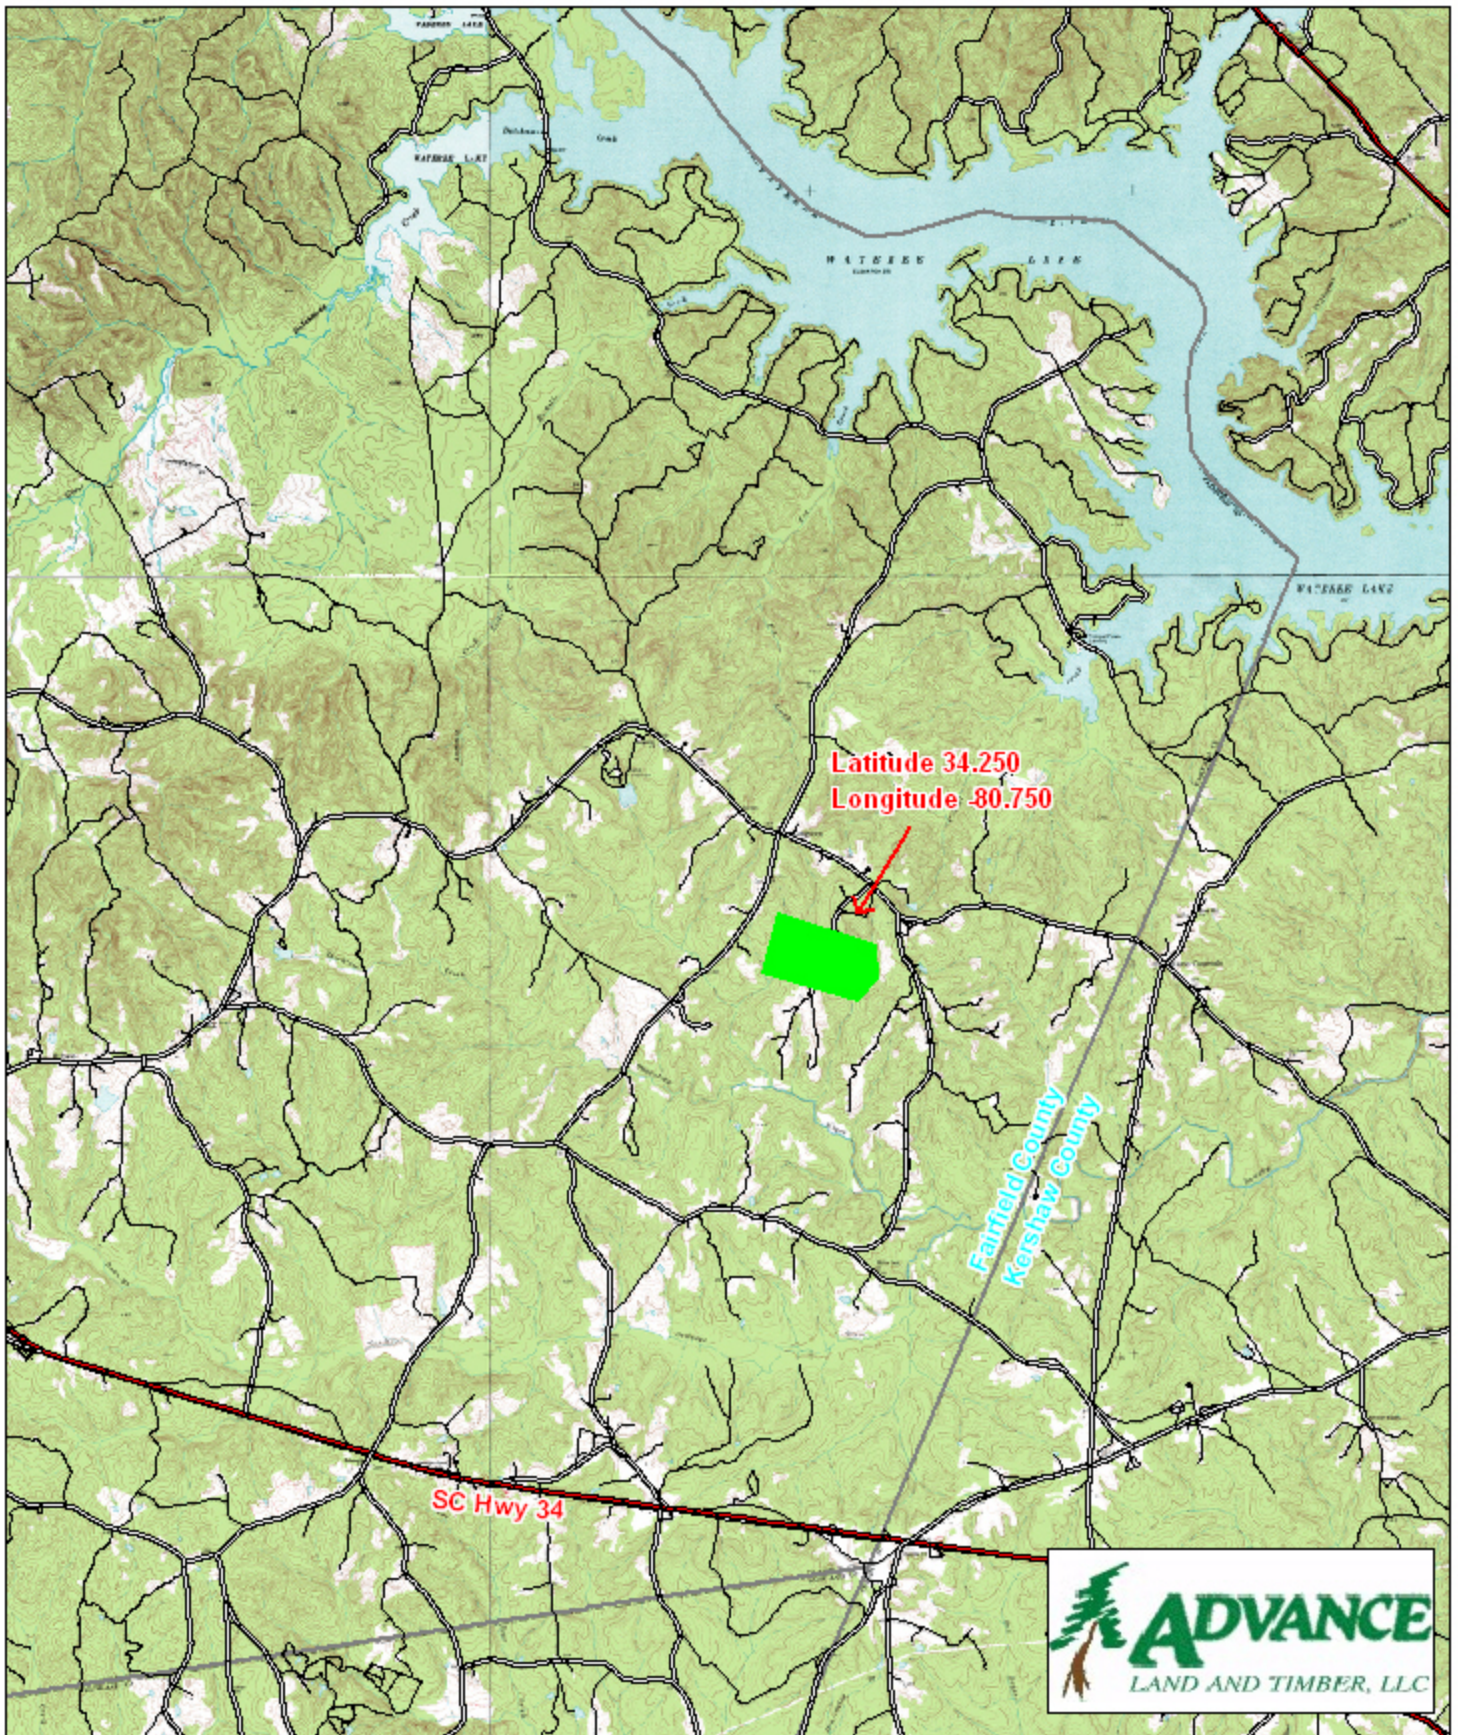

Wilson Tract #13720200 Fairfield County, SC

1 inch = 7500 feet
228.65 +/- acres

The information provided on this map is believed to be accurate and is based on the best information available at this time, however, this information is in no way guaranteed.