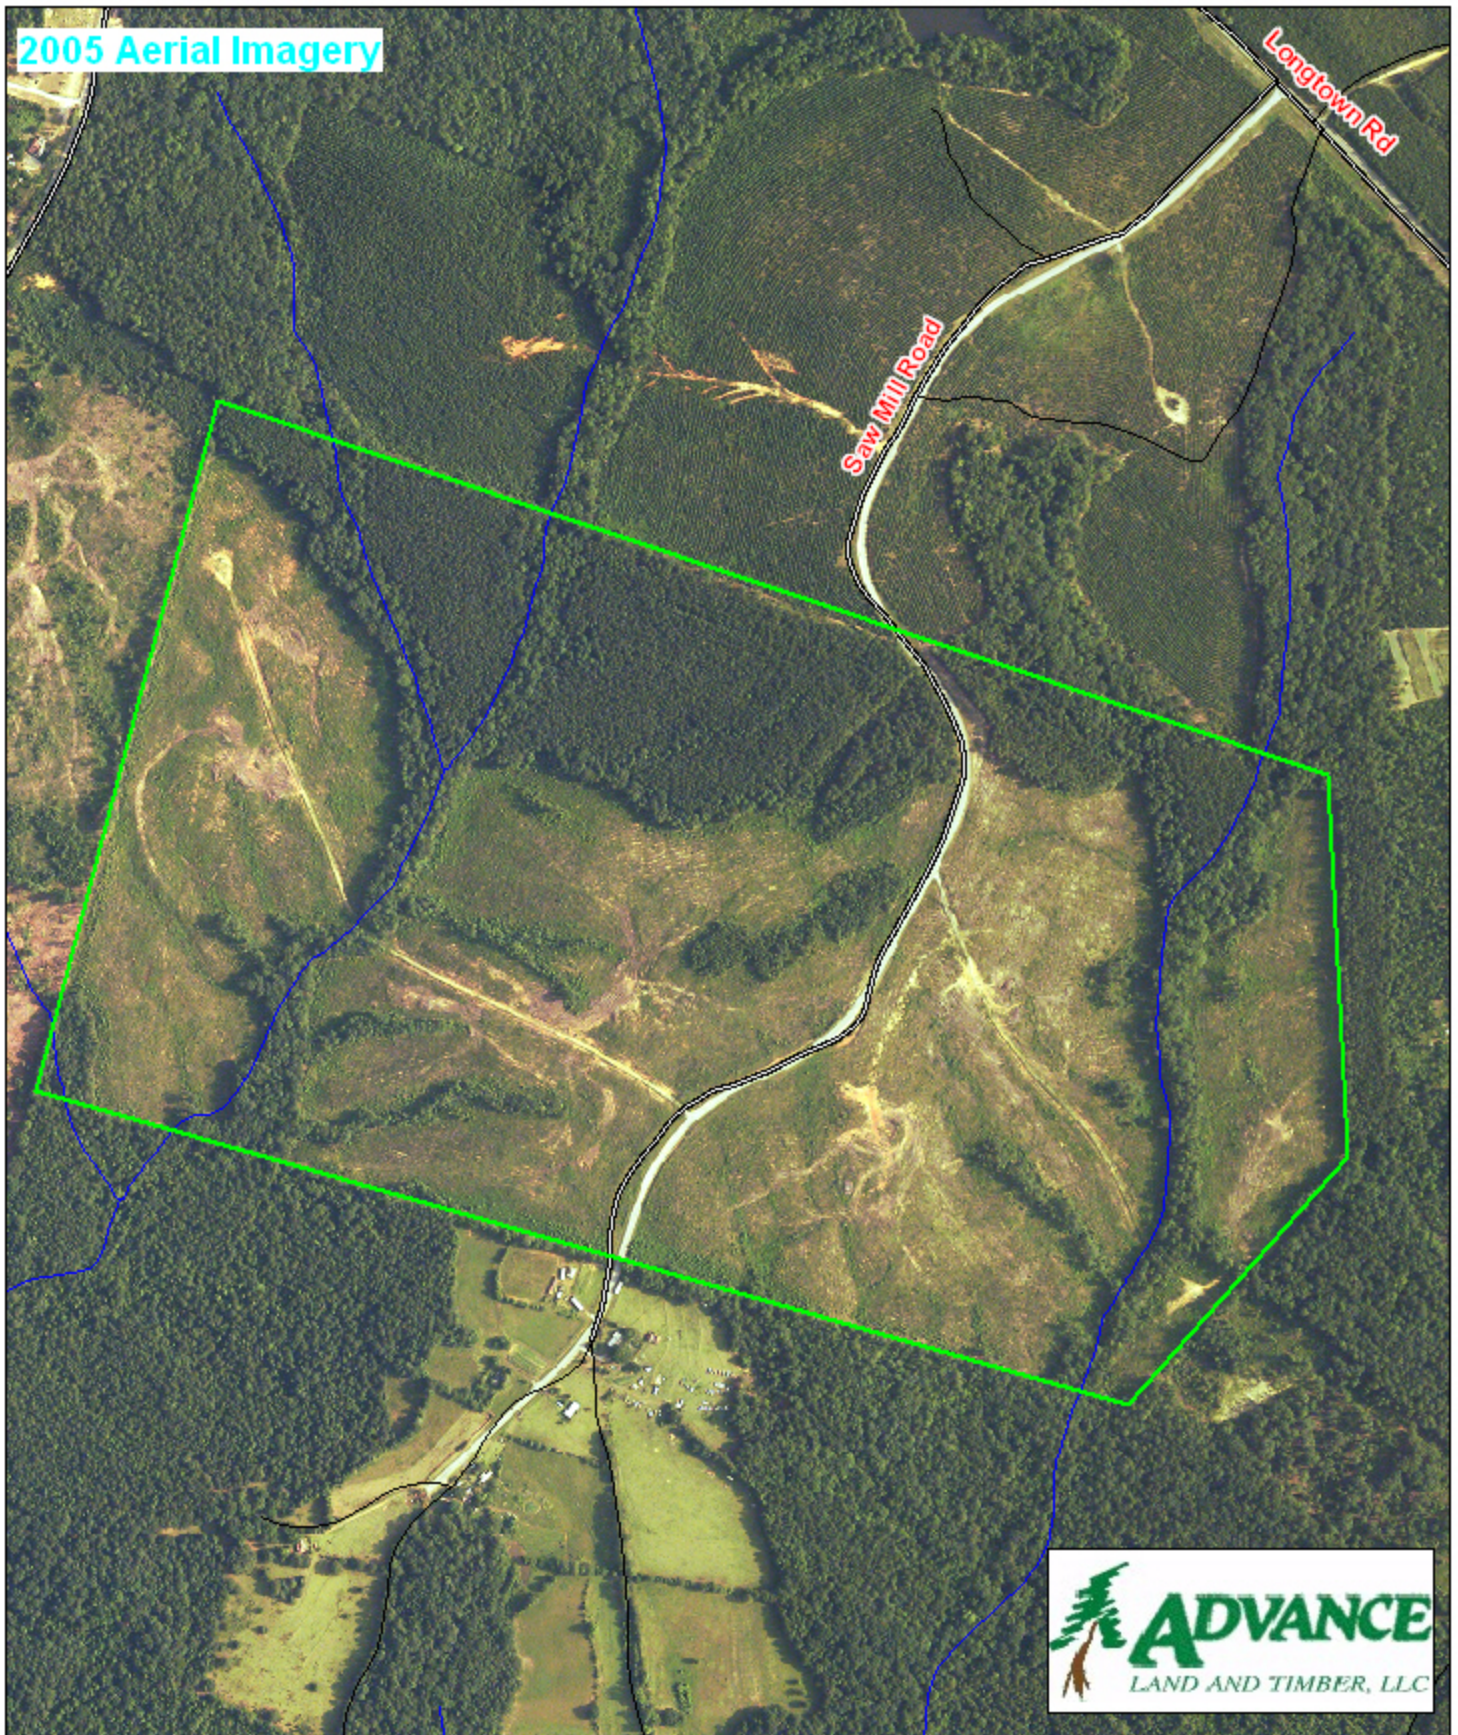

Wilson Tract #13720200 Fairfield County, SC

1 inch = 660 feet
228.65 +/- acres

2005 Aerial Imagery

The information provided on this map is believed to be accurate and is based on the best information available at this time, however, this information is in no way guaranteed.