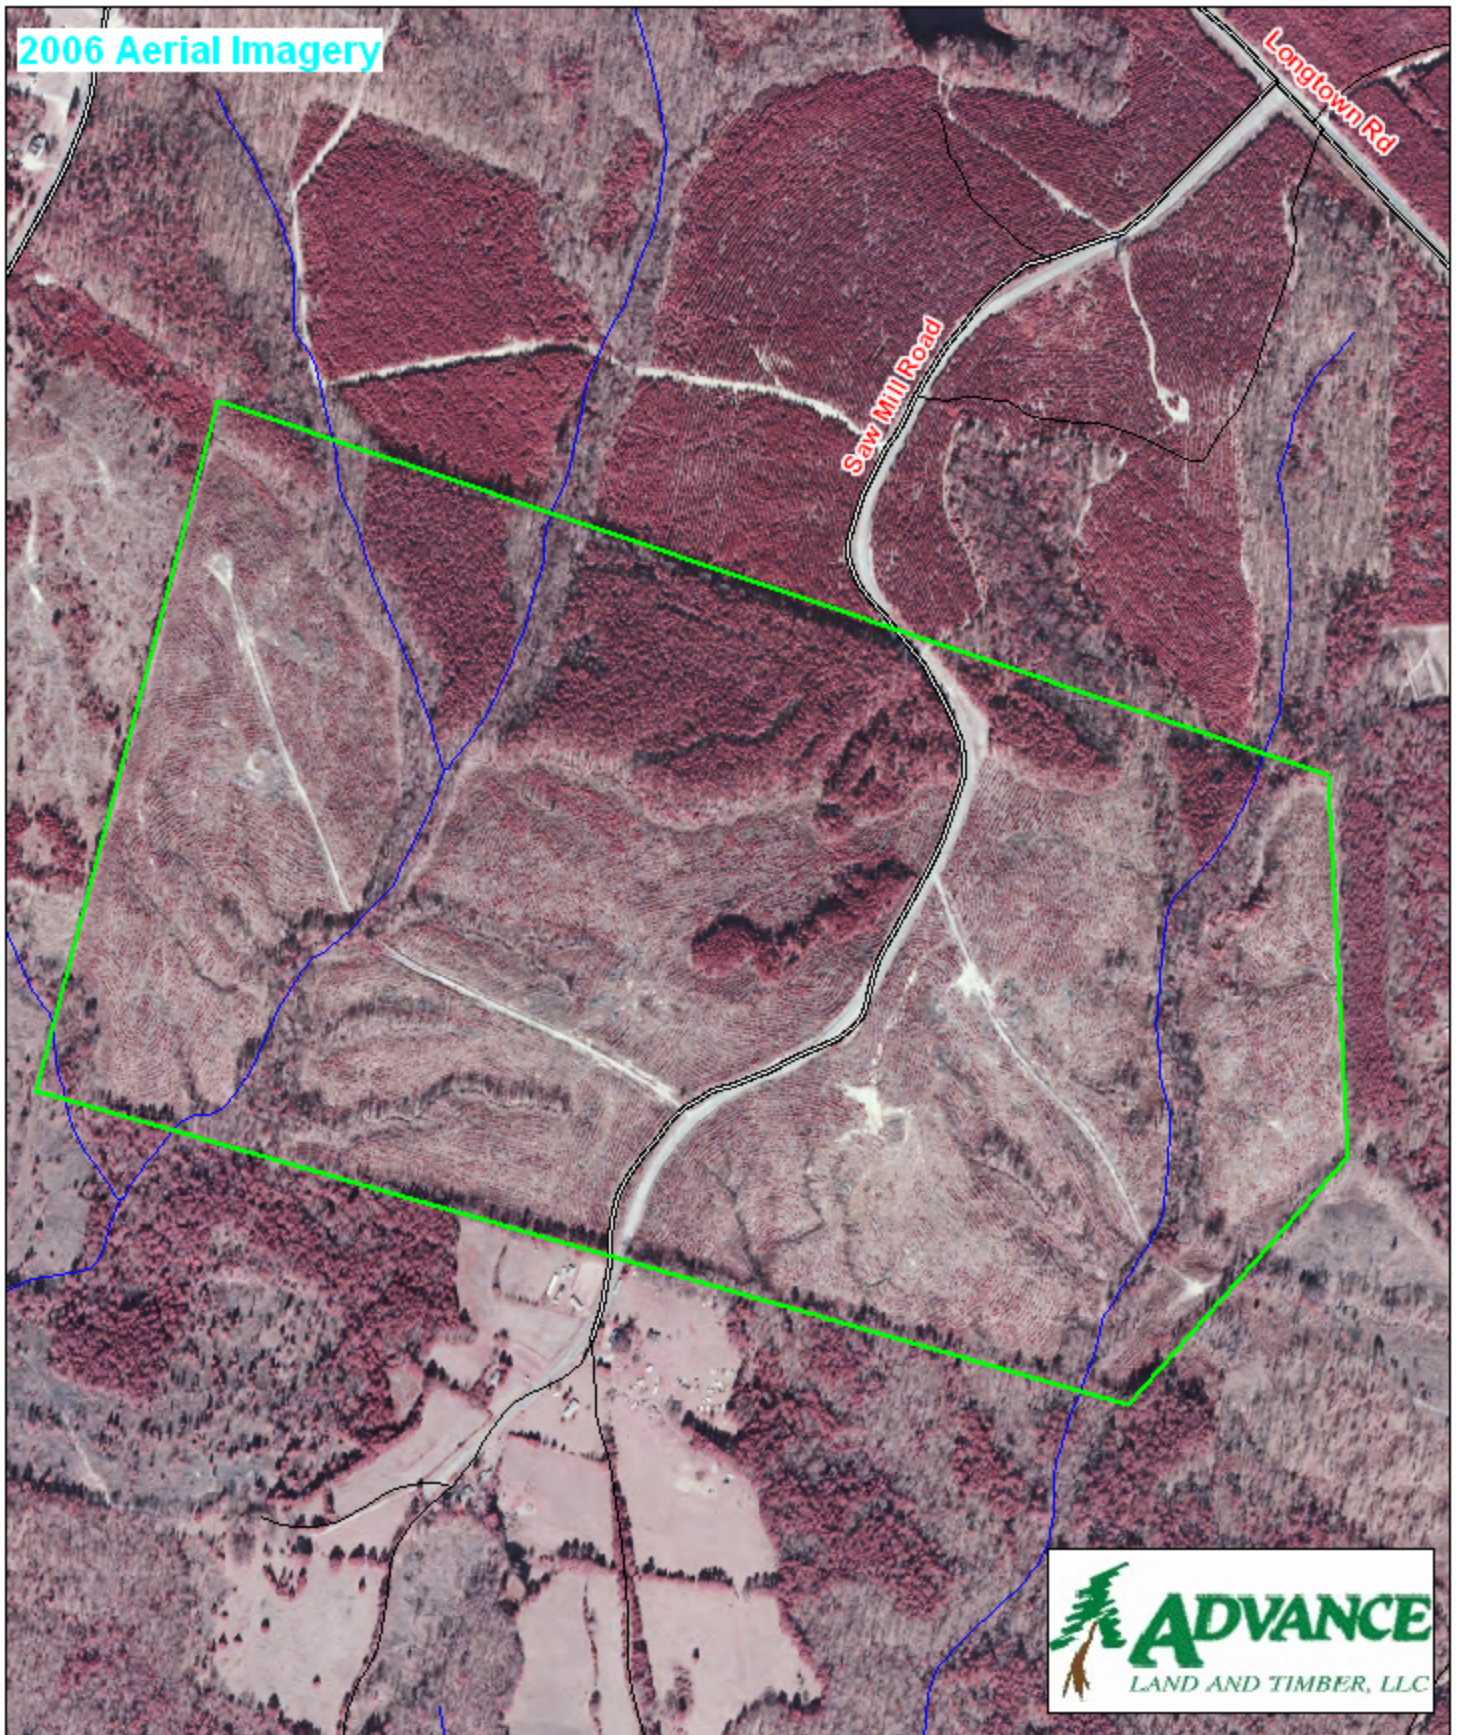

Wilson Tract #13720200 Fairfield County, SC

1 inch = 660 feet
228.65 +/- acres

2006 Aerial Imagery

The information provided on this map is believed to be accurate and is based on the best information available at this time, however, this information is in no way guaranteed.