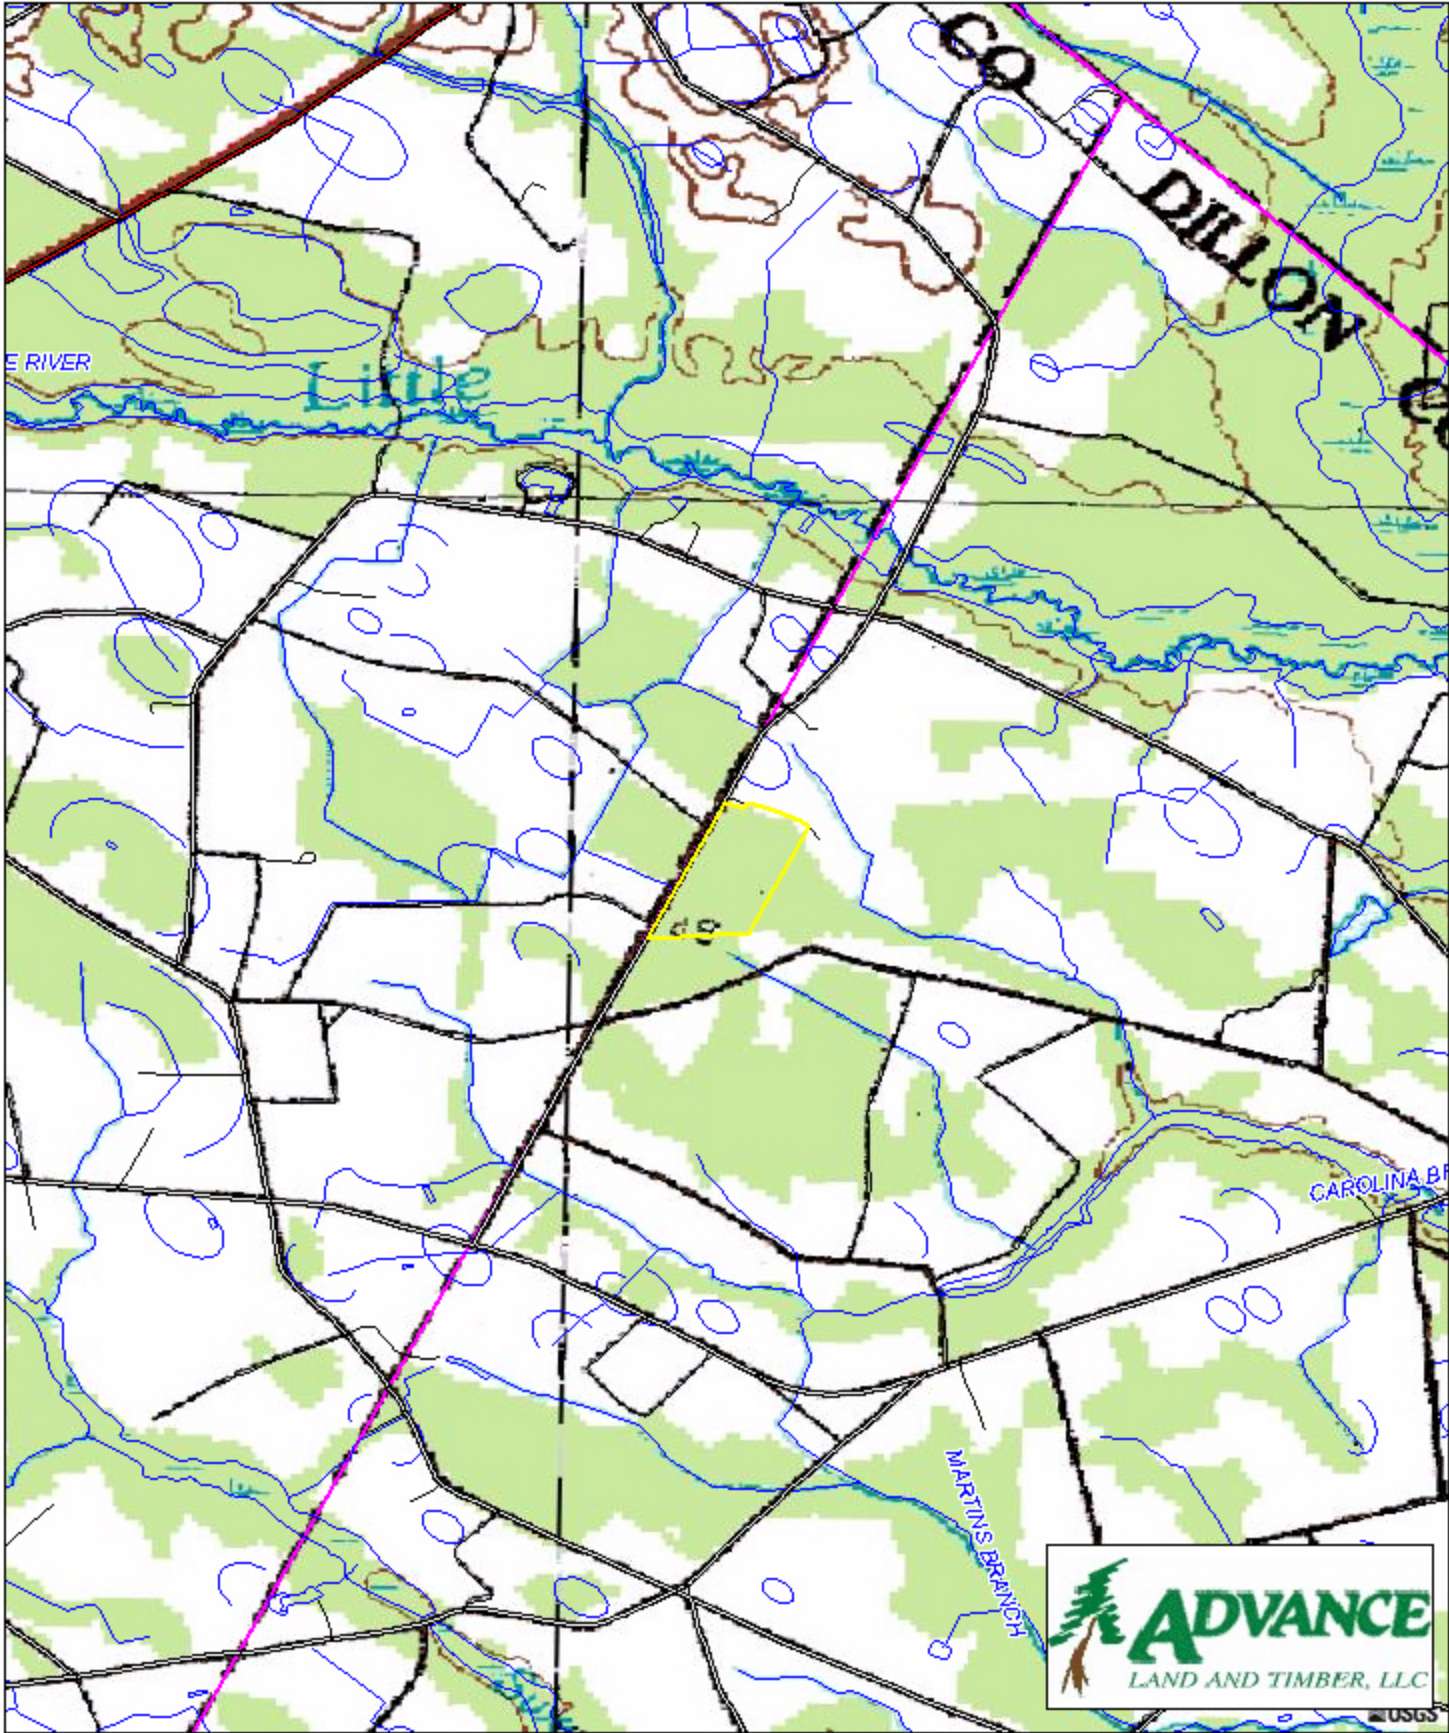

Sandridge Tract - Dillon County, SC

1 inch = 2400 feet
52 +/- acres

USGS