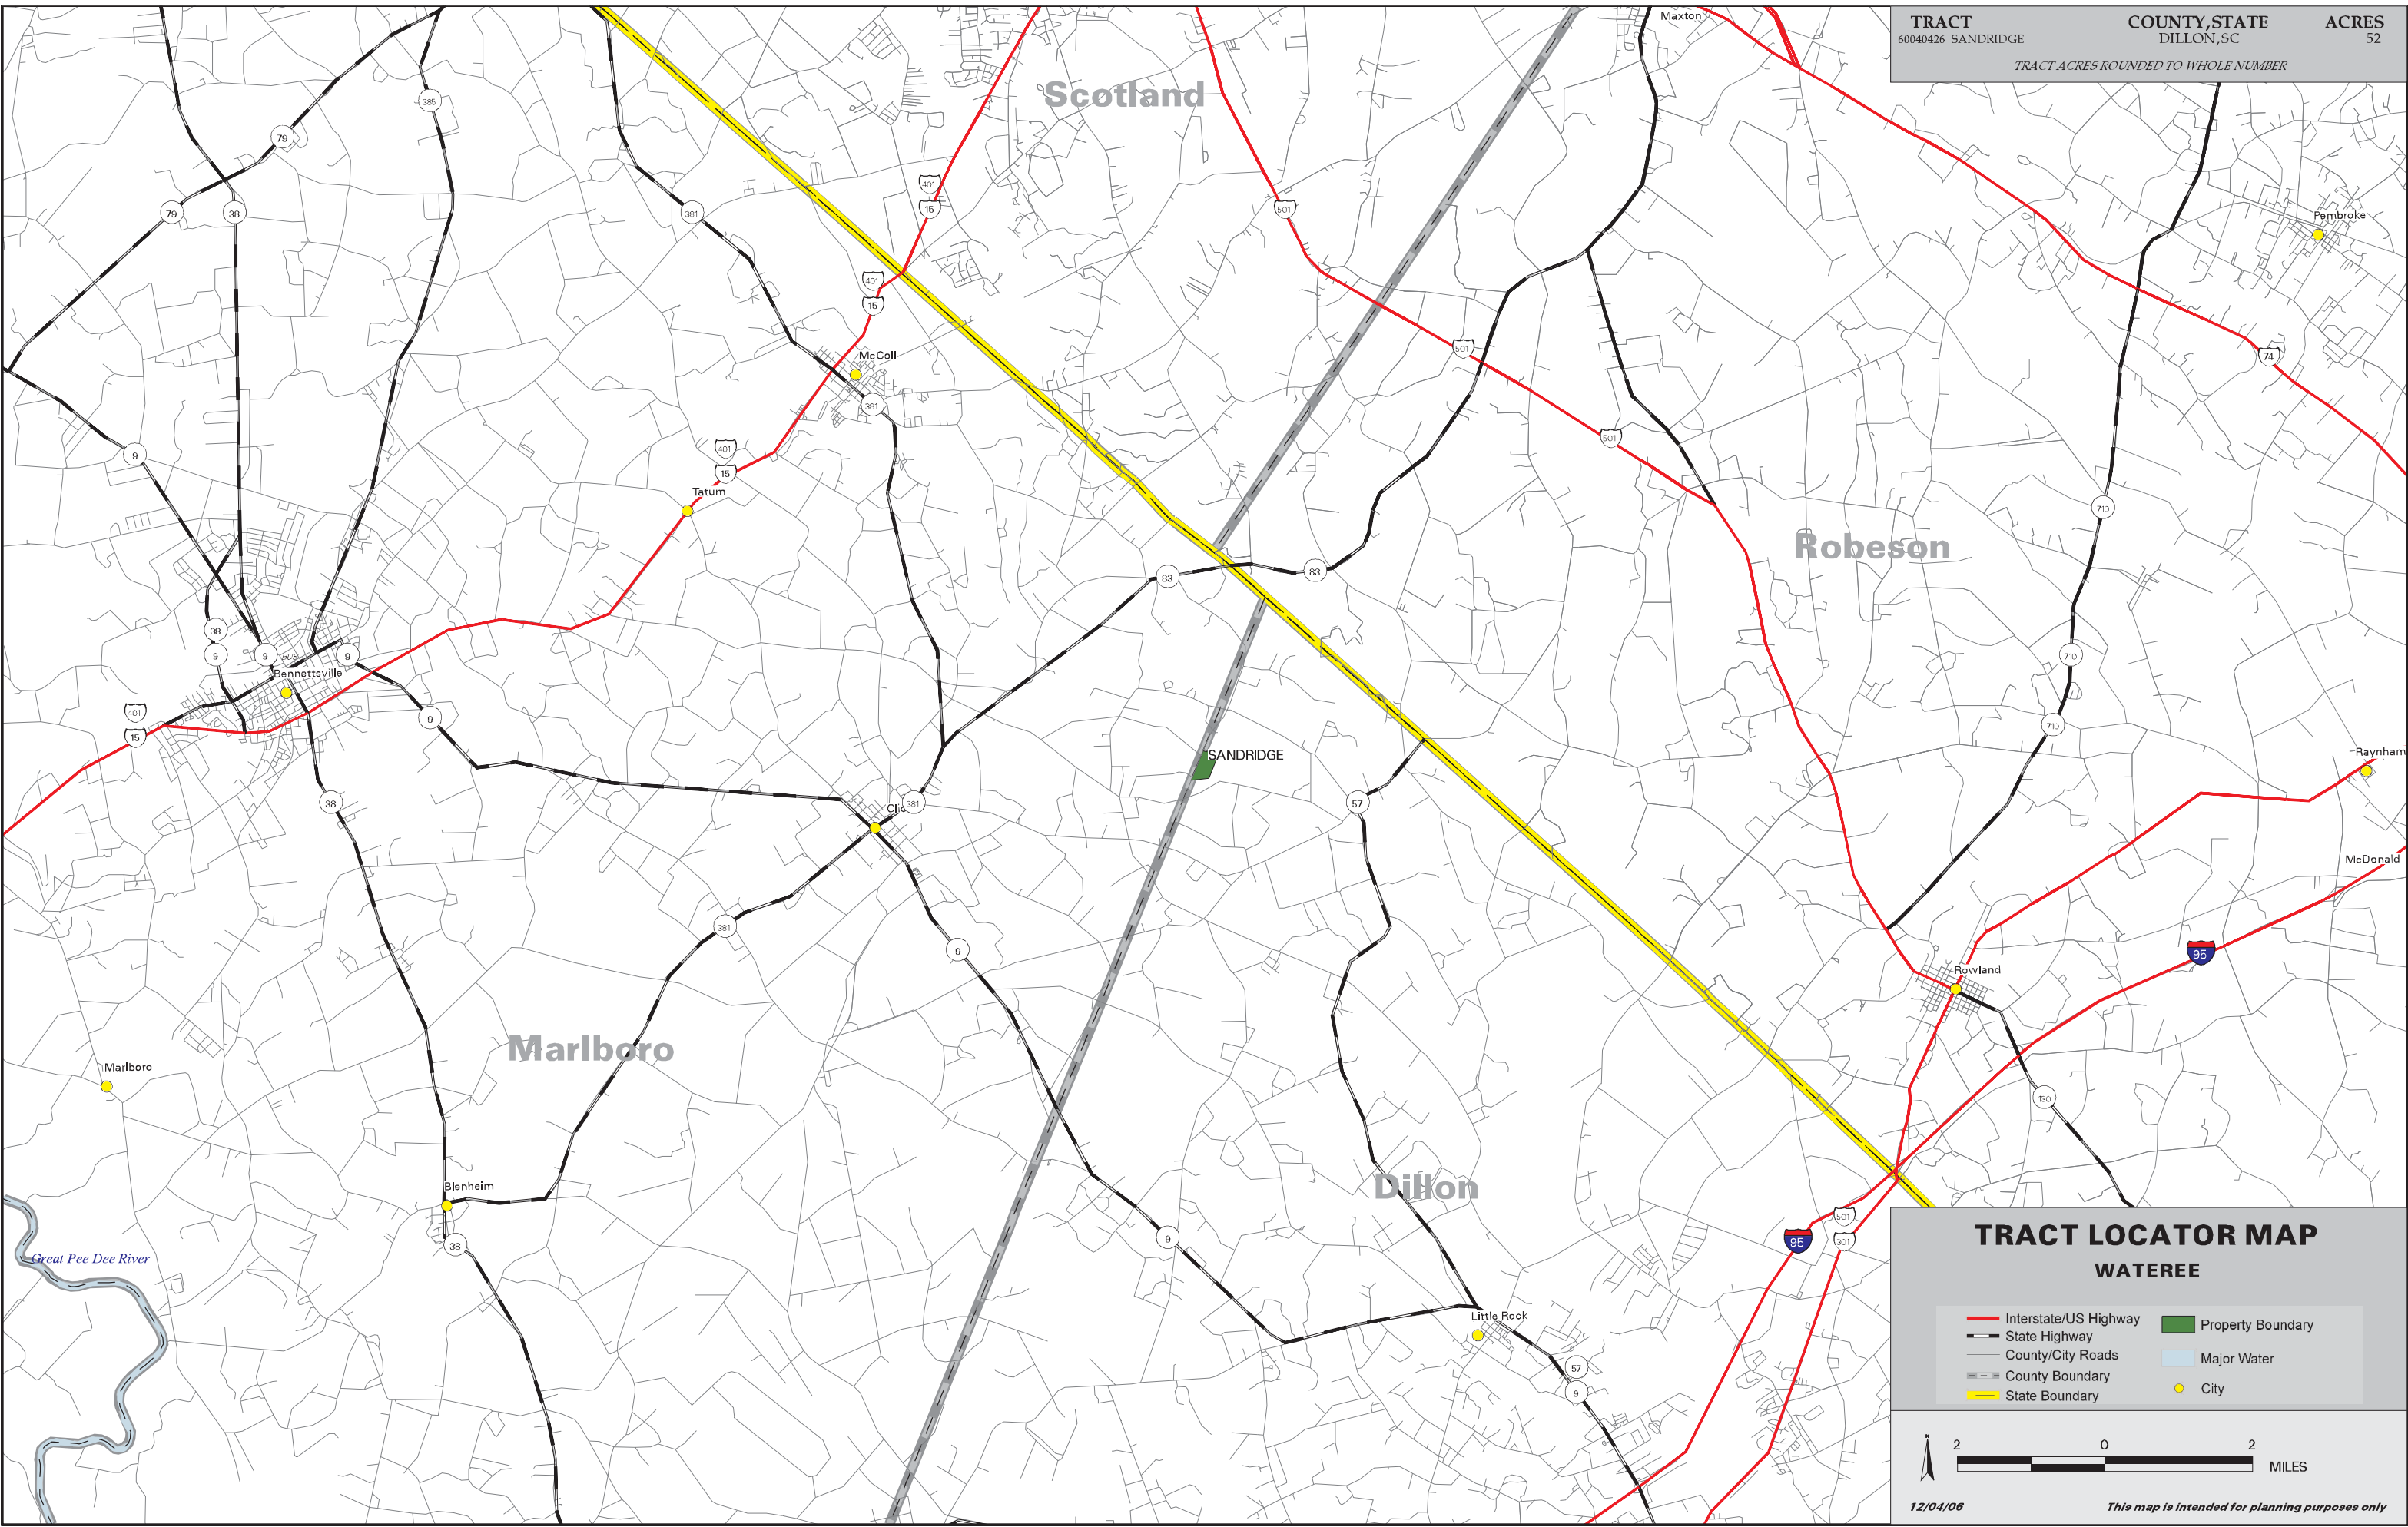

TRACT 60040426 SANDRIDGE	COUNTY, STATE DILLON, SC	ACRES 52
<i>TRACT ACRES ROUNDED TO WHOLE NUMBER</i>		

TRACT LOCATOR MAP
WATEREE

Interstate/US Highway	Property Boundary
State Highway	Major Water
County/City Roads	City
County Boundary	
State Boundary	

2 0 2 MILES

12/04/08 *This map is intended for planning purposes only*