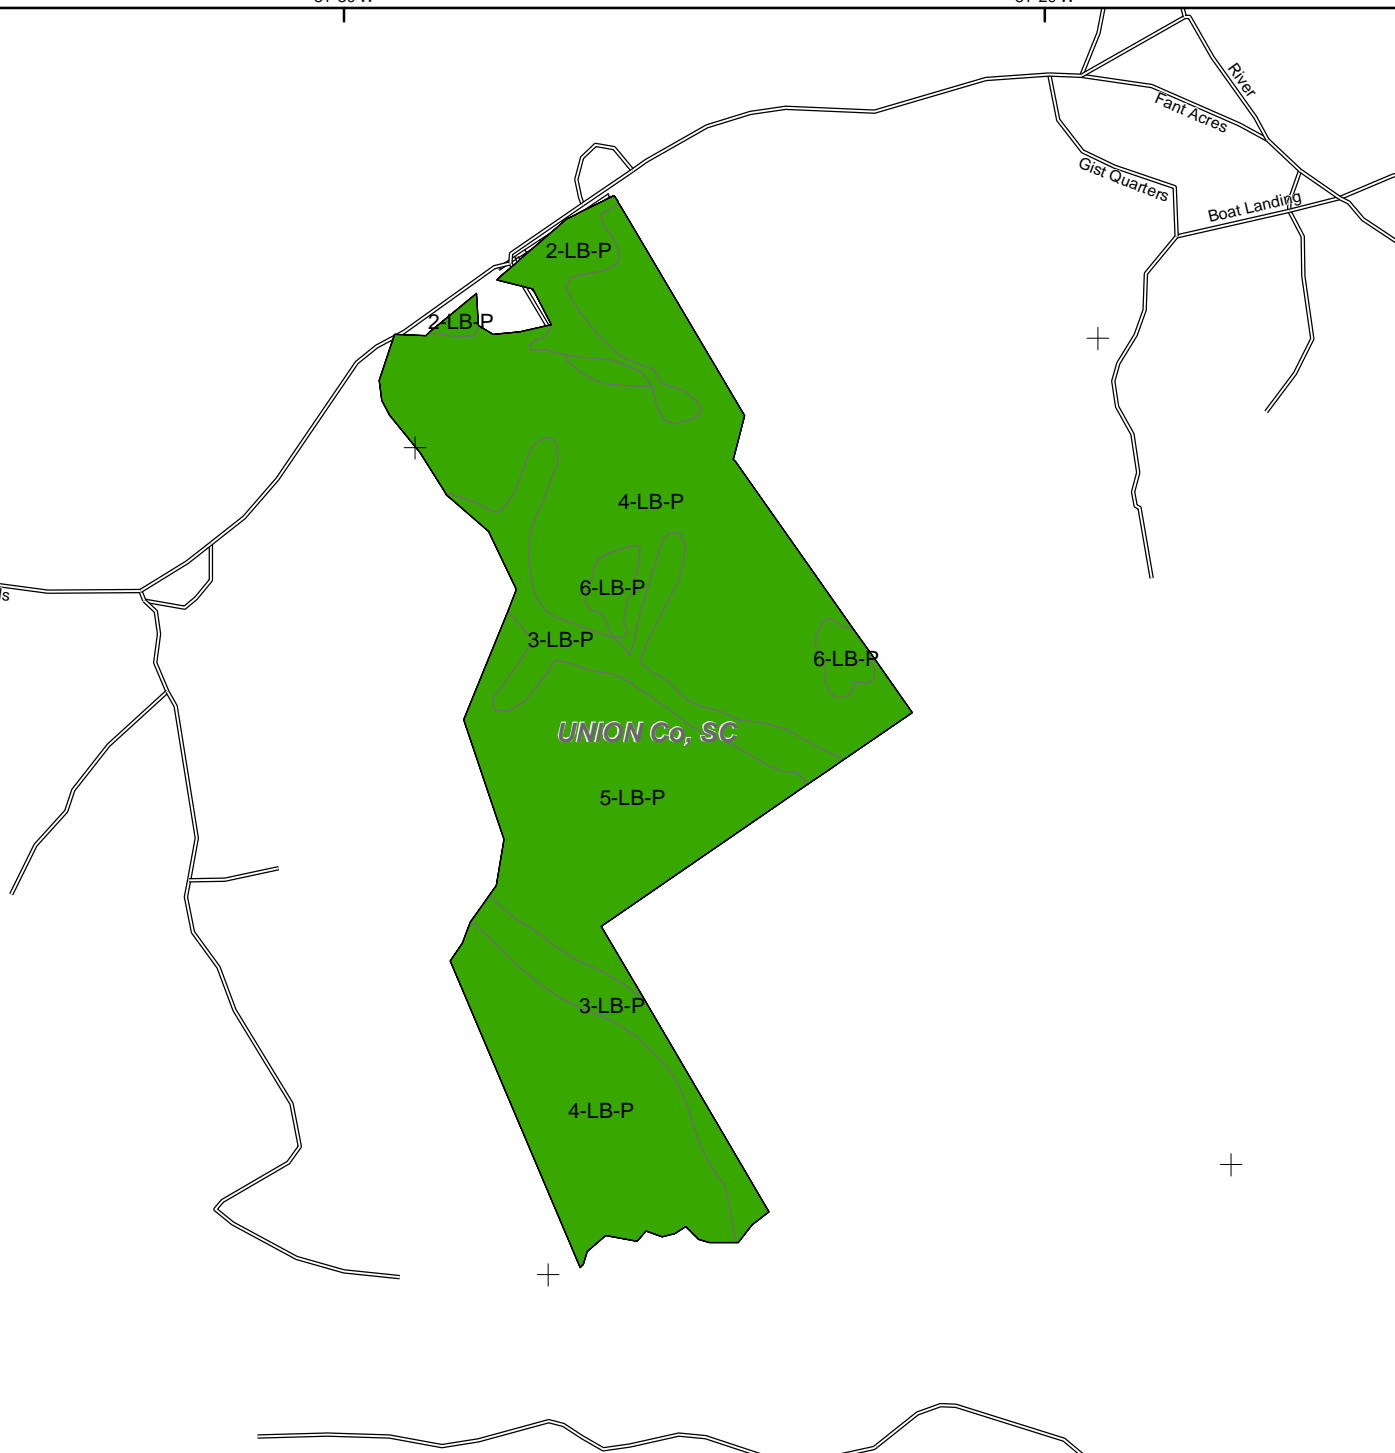

81°30'W

81°29'W

Tract: CK4426

Property: Cherokee

County: Union

State: South Carolina

Stands

- Tracts-Stands
- County
- State
- Freeway
- Highway
- Major Road
- Local Road
- Forest Road
- Trail
- Railroad

Data Sources:
HFM Tracts, Stands Layers
ESRI Political, Roads & Hydrology Layers

WARNING: HFM makes no representation or warranty as to the accuracy or completeness of this information. This map is NOT a legal representation of the property. The data displayed herein may be subject to one or more non-disclosure agreements and should not be shared with outside parties unless authorized by such agreement(s).

34°42'N

34°41'N