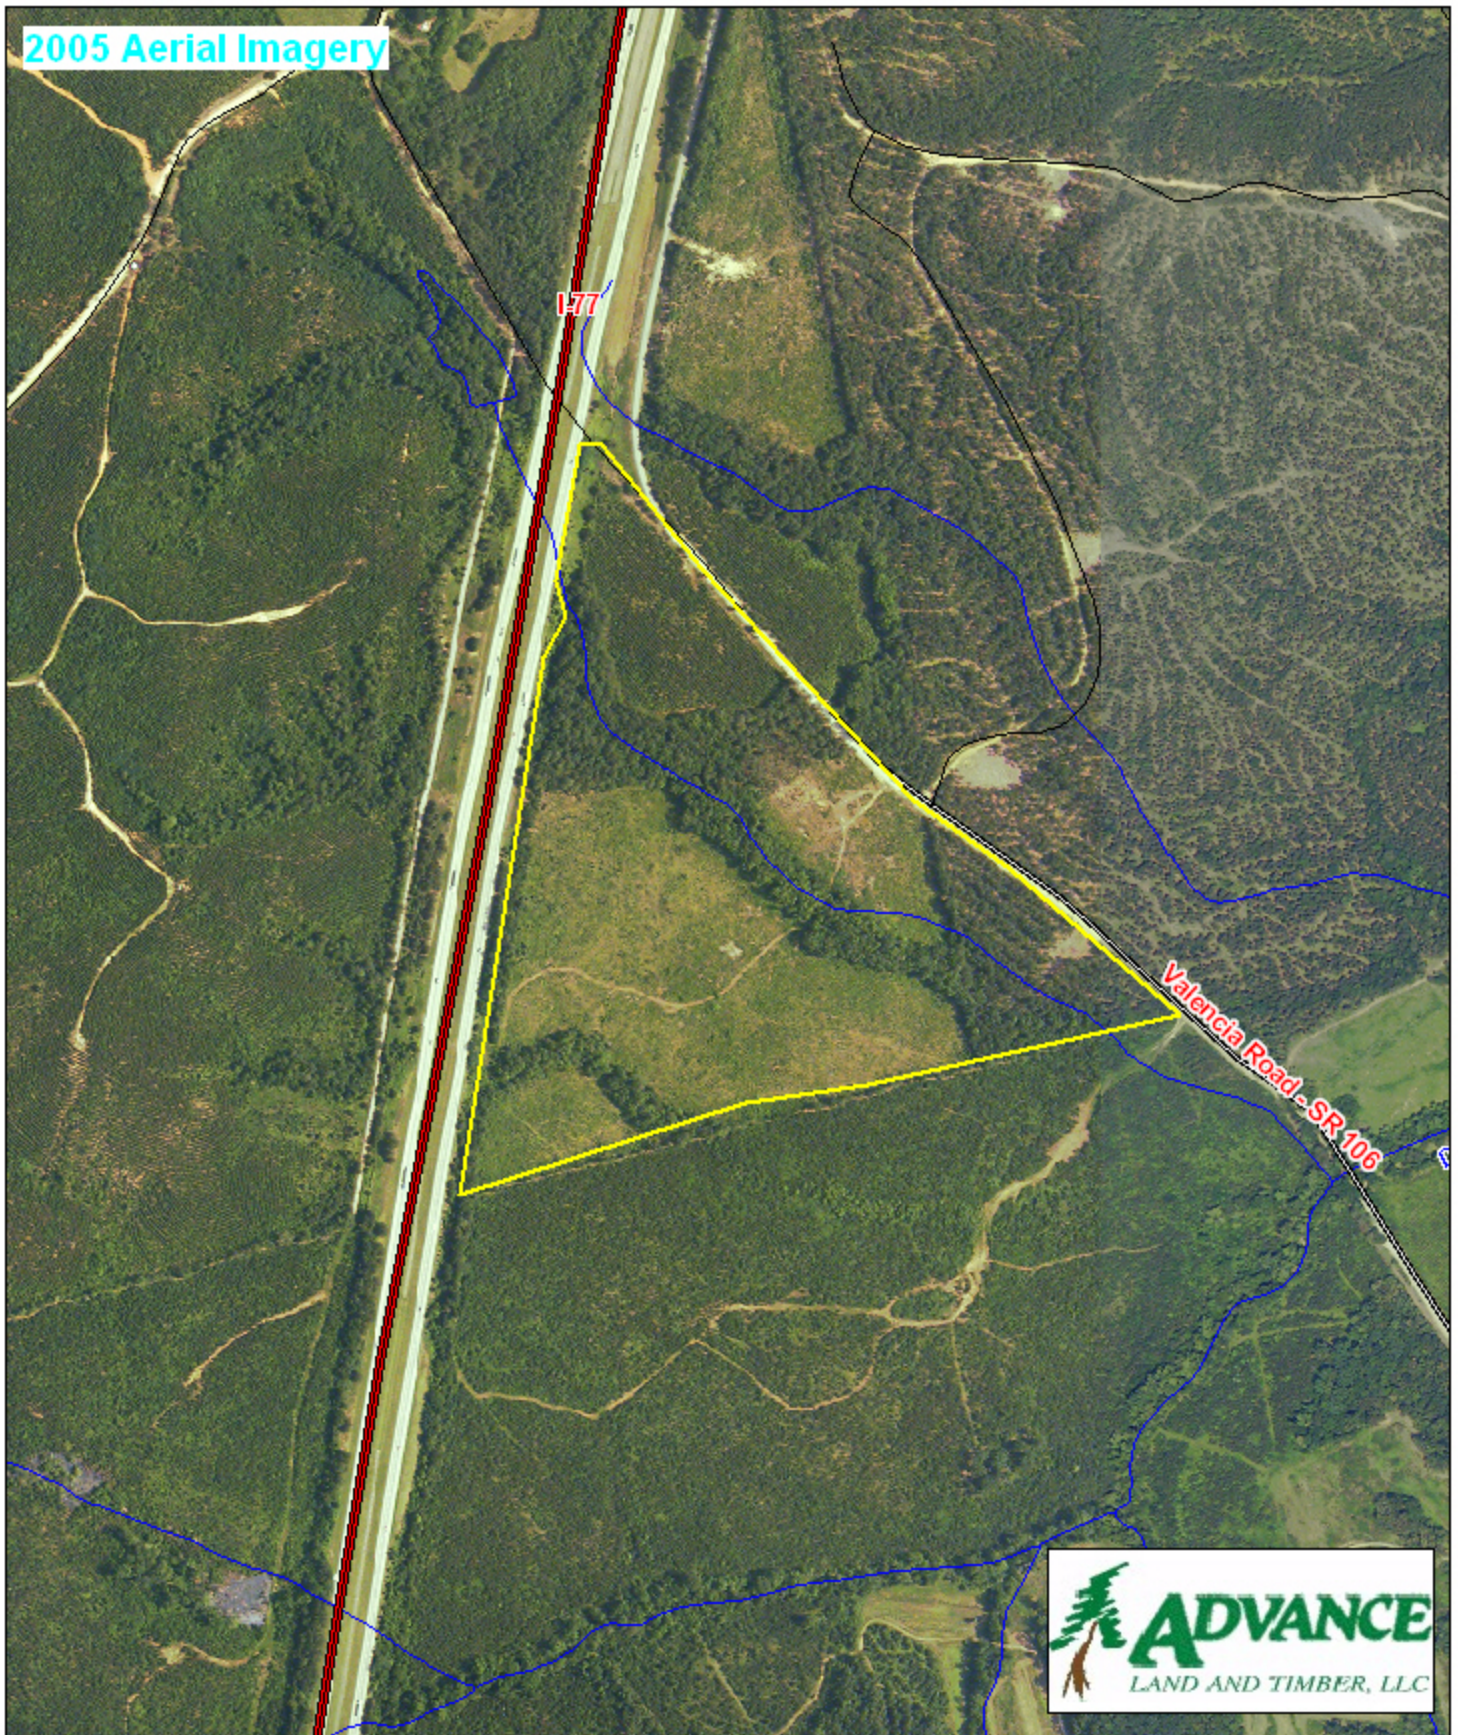

# Tract CC433 A Fairfield County, SC

1 inch = 660 feet  
67 +/- acres

2005 Aerial Imagery

The information provided on this map is believed to be accurate and is based on the best information available at this time, however, this information is in no way guaranteed.