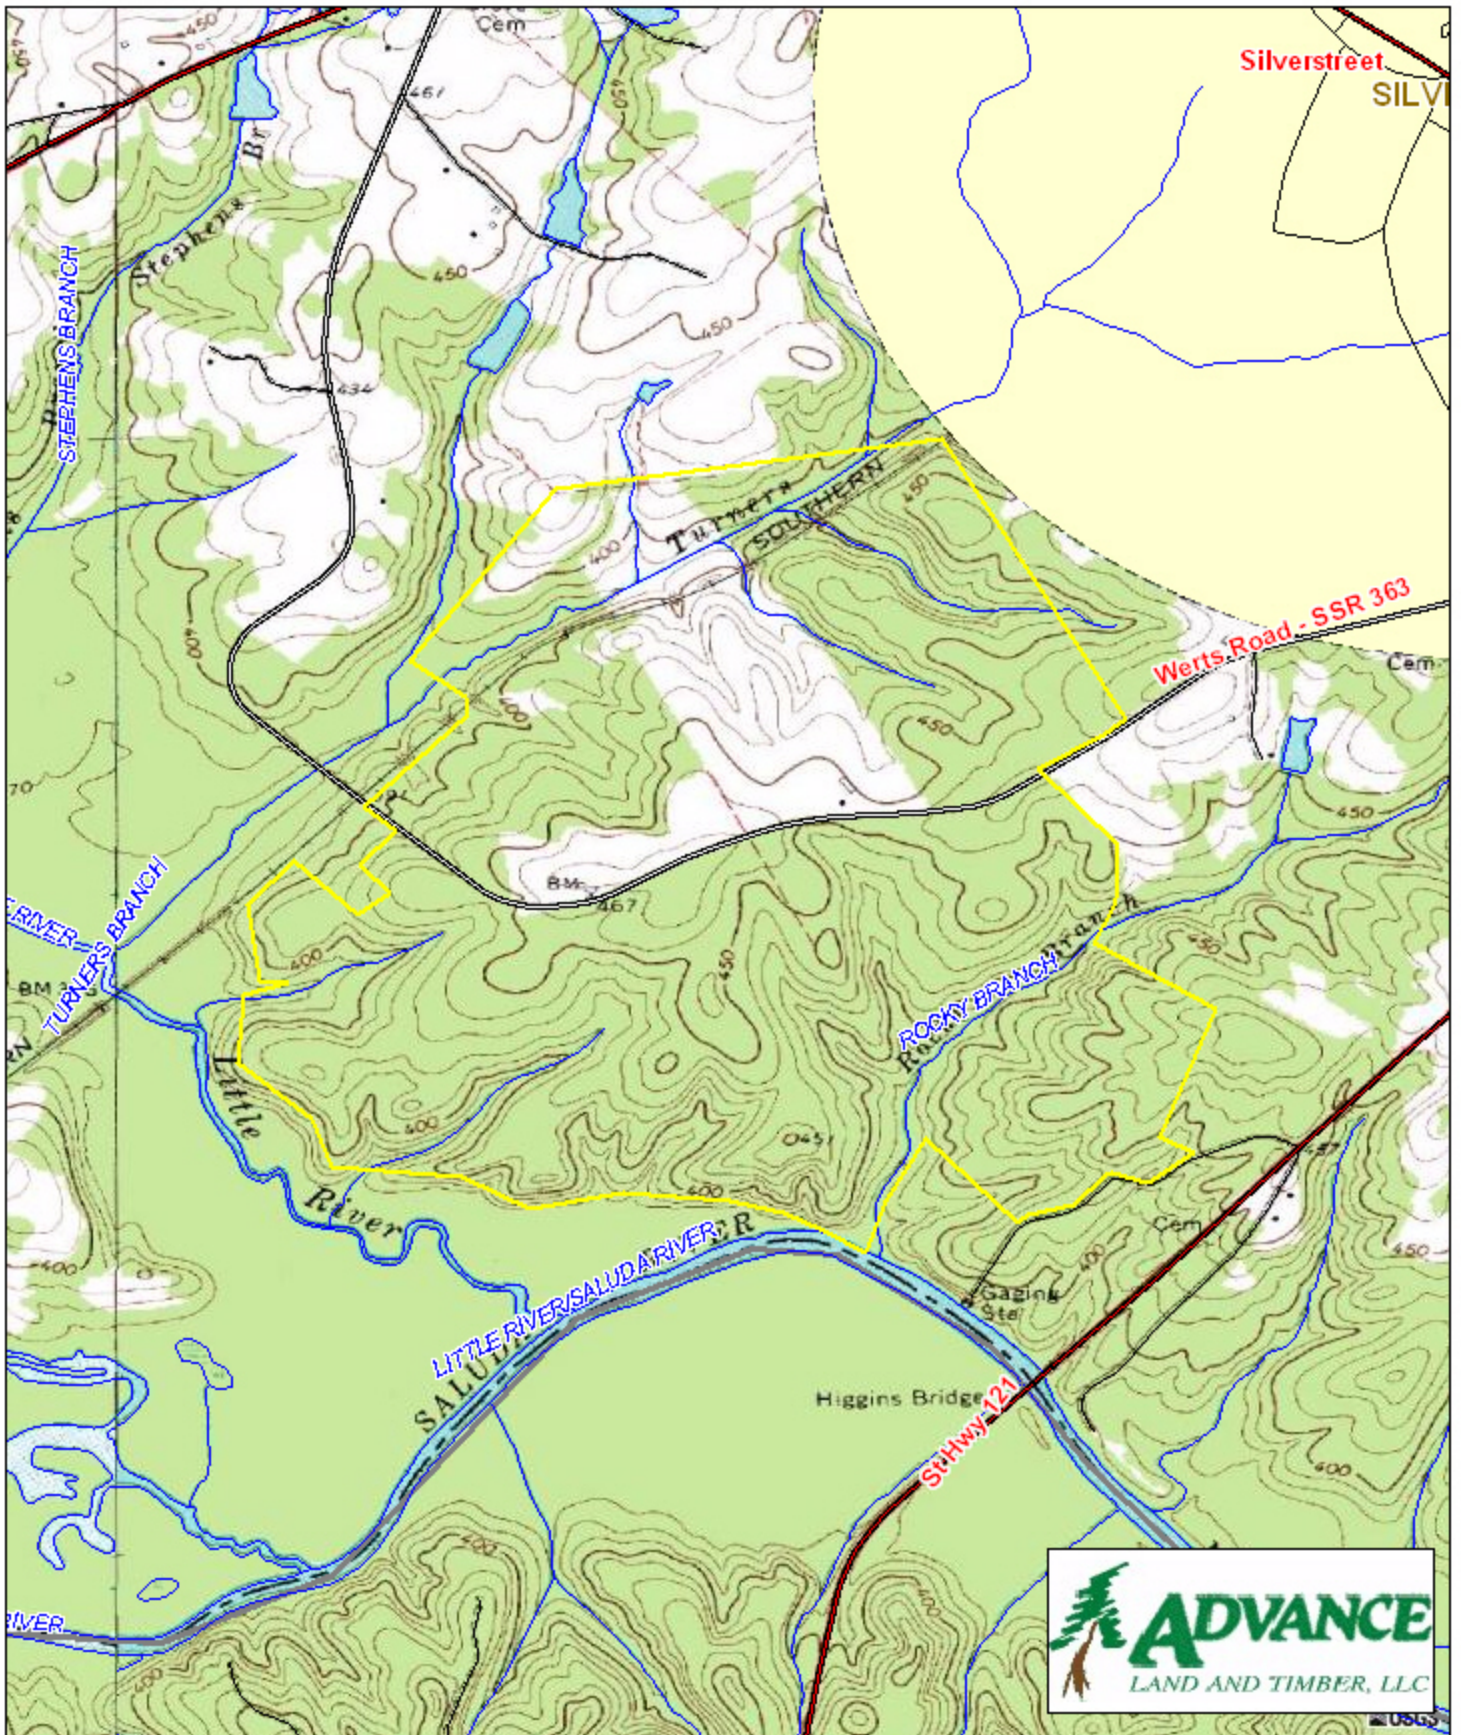

# Tract SP 414 Newberry County, SC

905 +/- acres

USGS