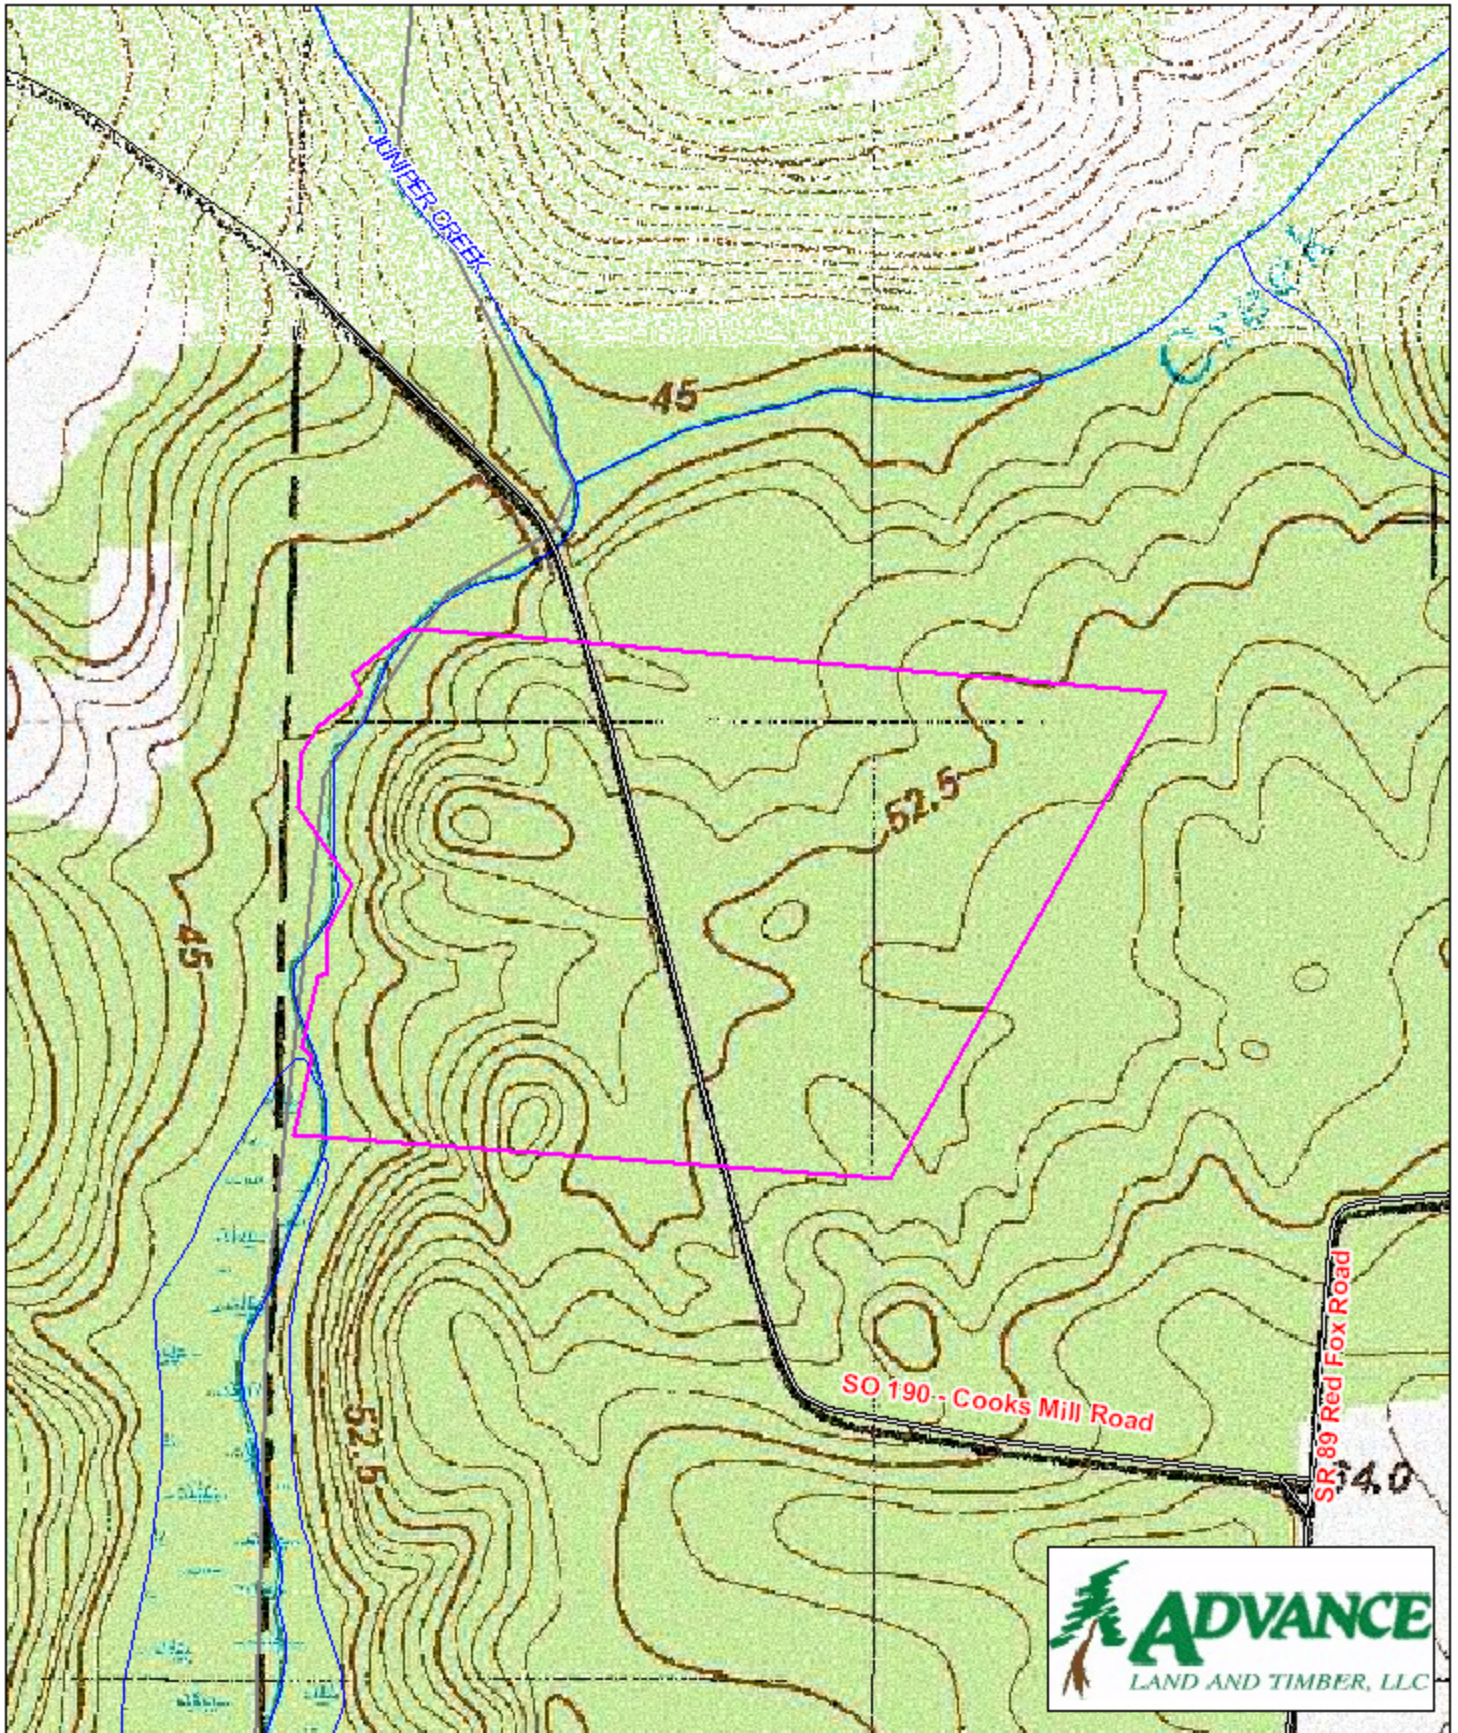

# Cooks Mill Tract #13723960 Bamberg County, SC

1 inch = 660 feet  
98.32 +/- acres

The information provided on this map is believed to be accurate and is based on the best information available at this time, however, this information is in no way guaranteed.