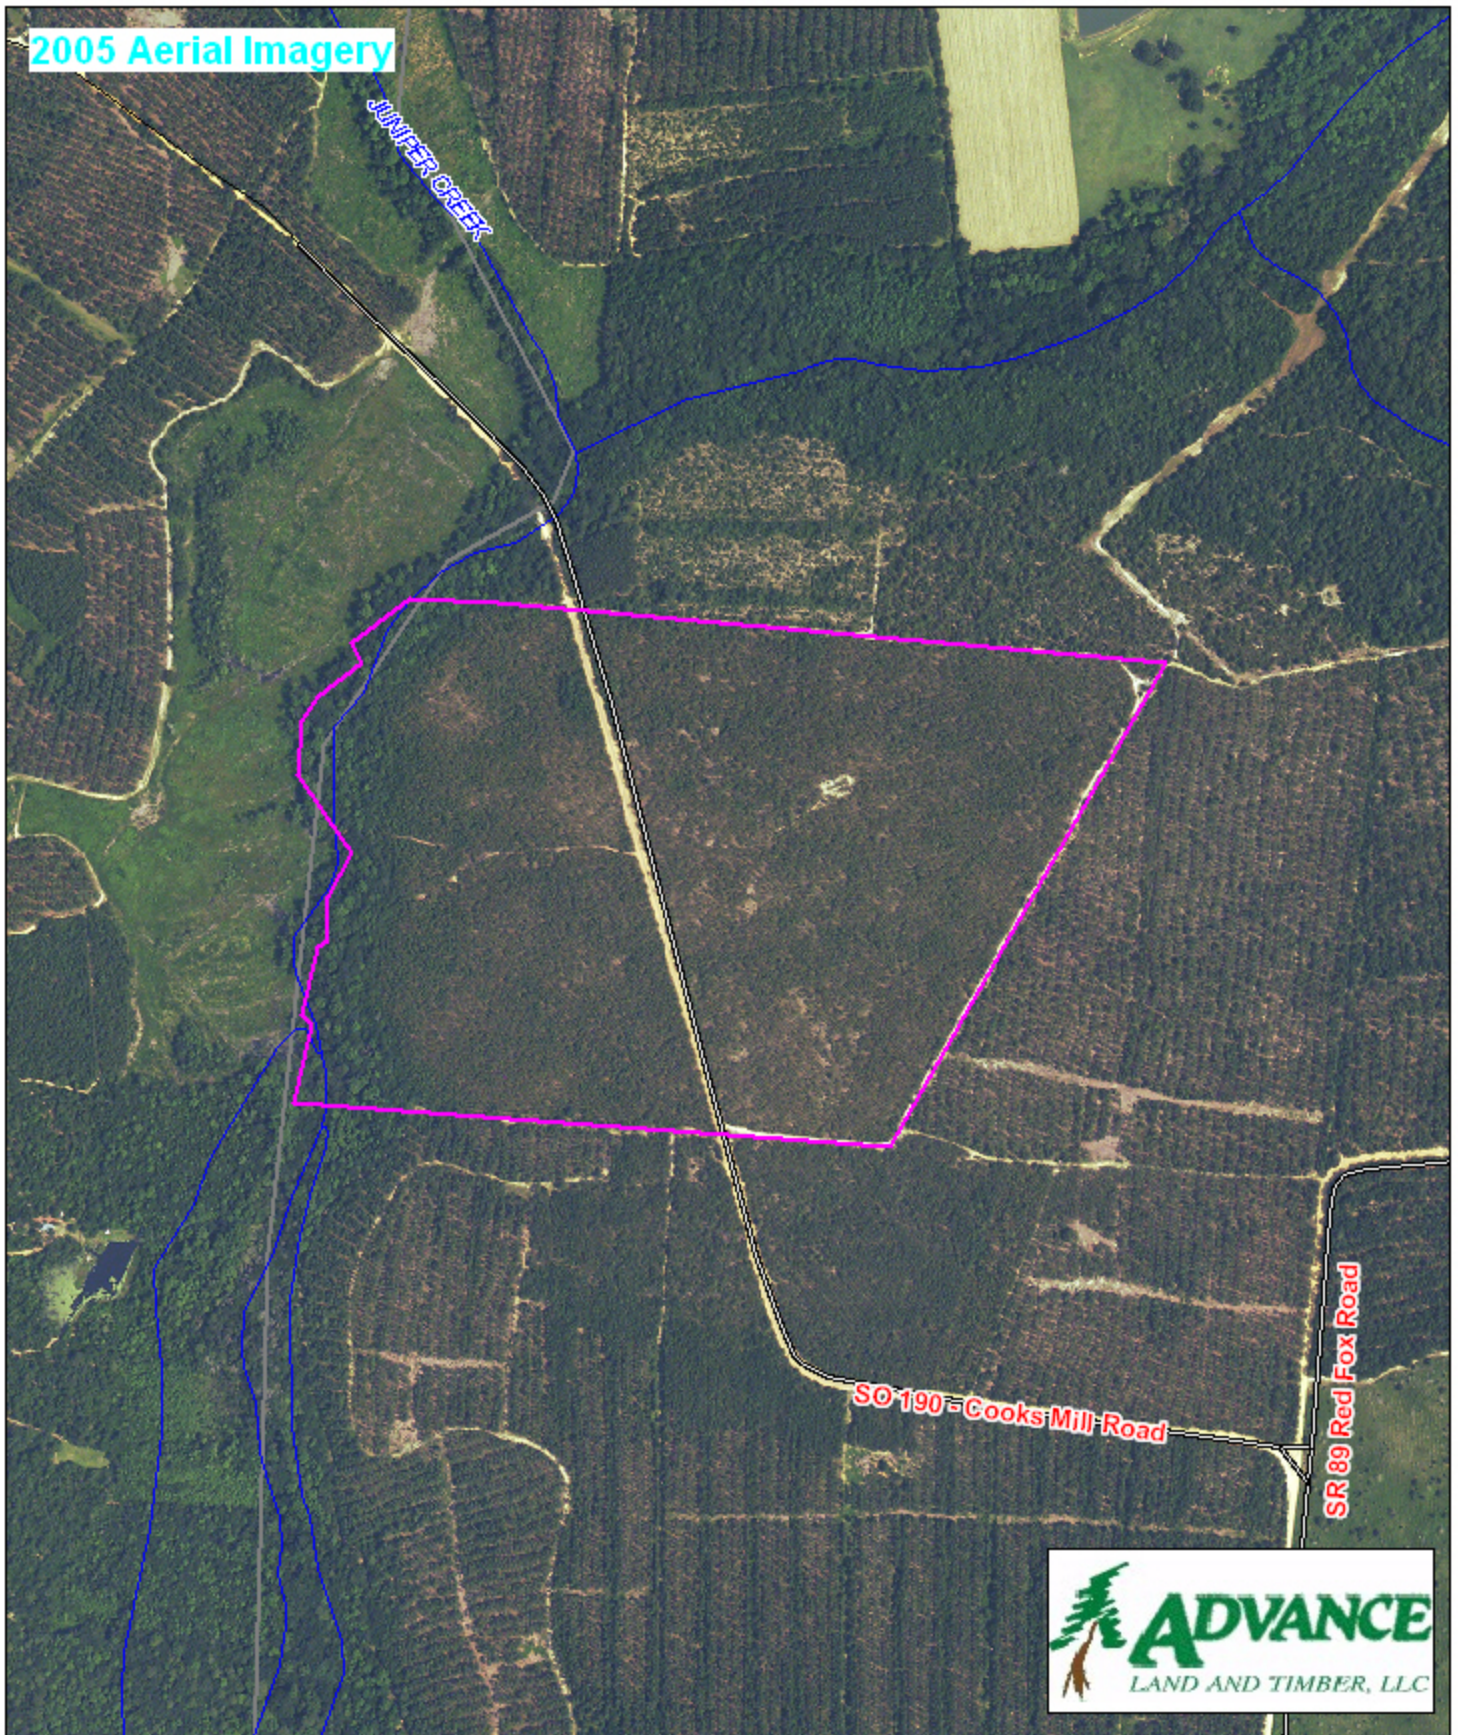

# Cooks Mill Tract #13723960 Bamberg County, SC

1 inch = 660 feet  
98.32 +/- acres

2005 Aerial Imagery

The information provided on this map is believed to be accurate and is based on the best information available at this time, however, this information is in no way guaranteed.