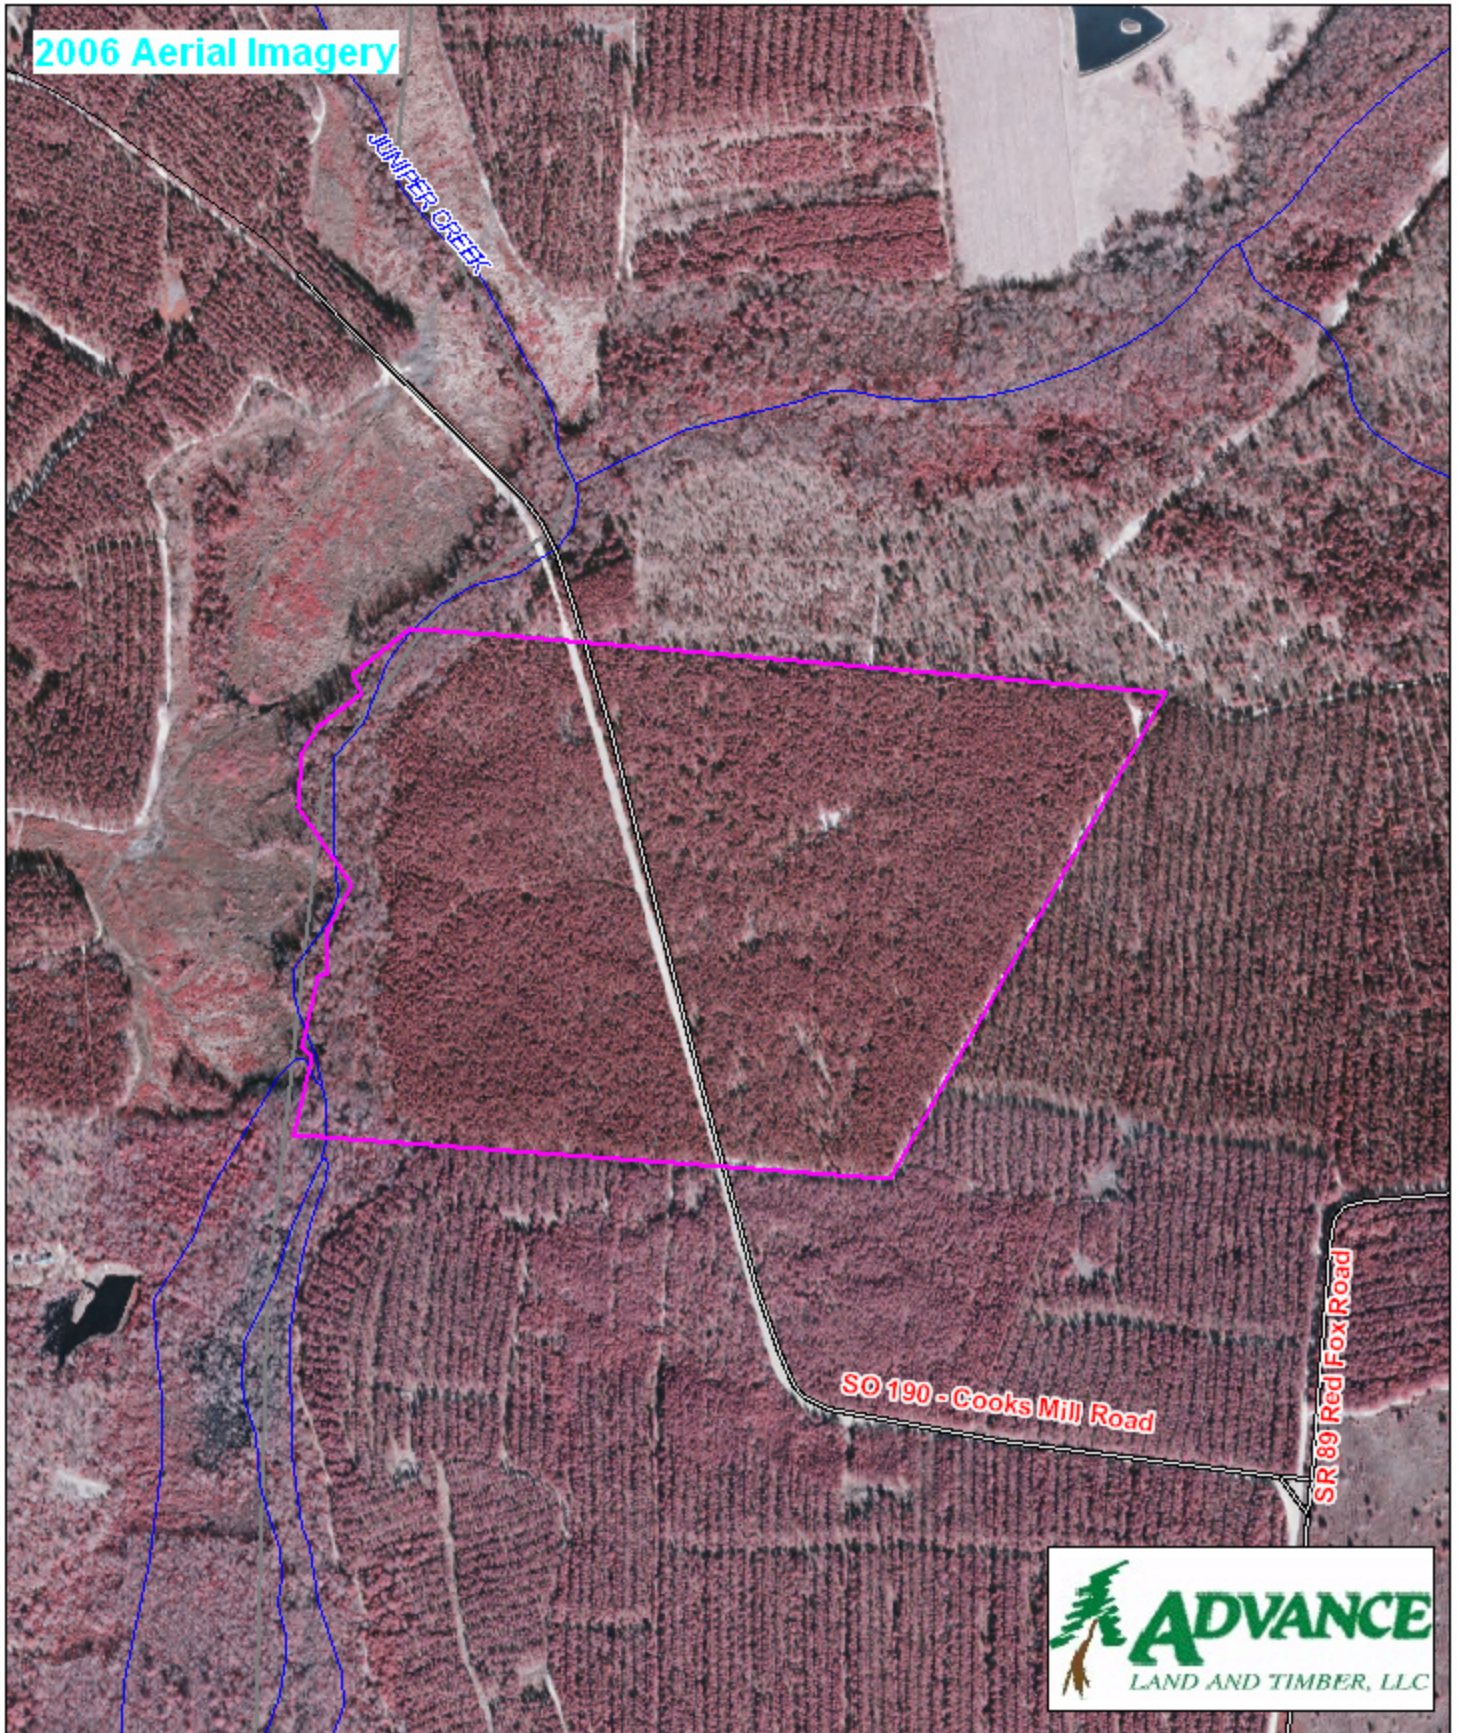

# Cooks Mill Tract #13723960 Bamberg County, SC

1 inch = 660 feet  
98.32 +/- acres

2006 Aerial Imagery

The information provided on this map is believed to be accurate and is based on the best information available at this time, however, this information is in no way guaranteed.