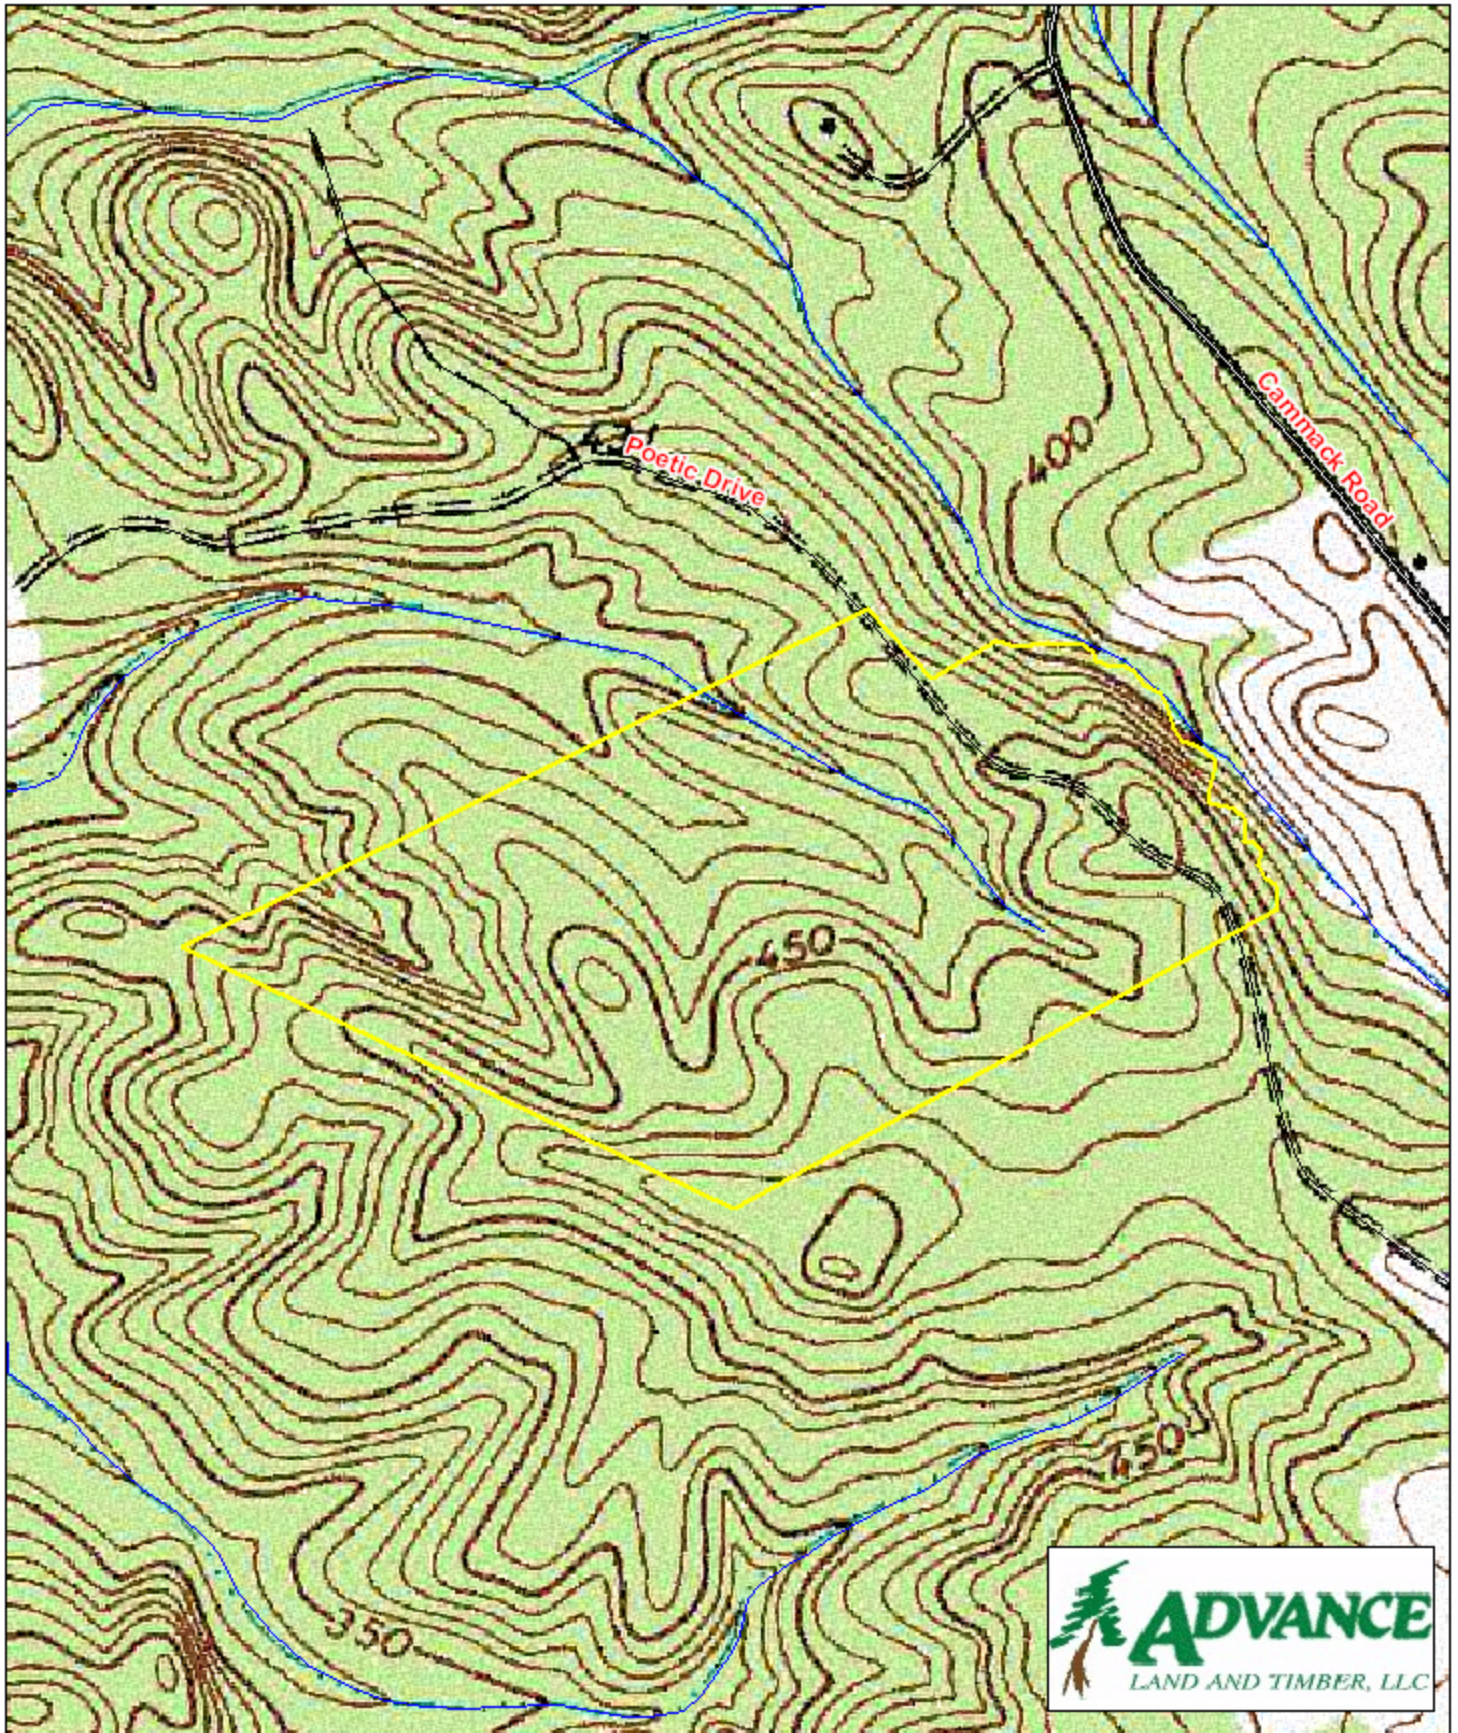

Tract A500 Fairfield County, SC

1 inch = 660 feet
95 +/- acres

The information provided on this map is believed to be accurate and is based on the best information available at this time, however, this information is in no way guaranteed.