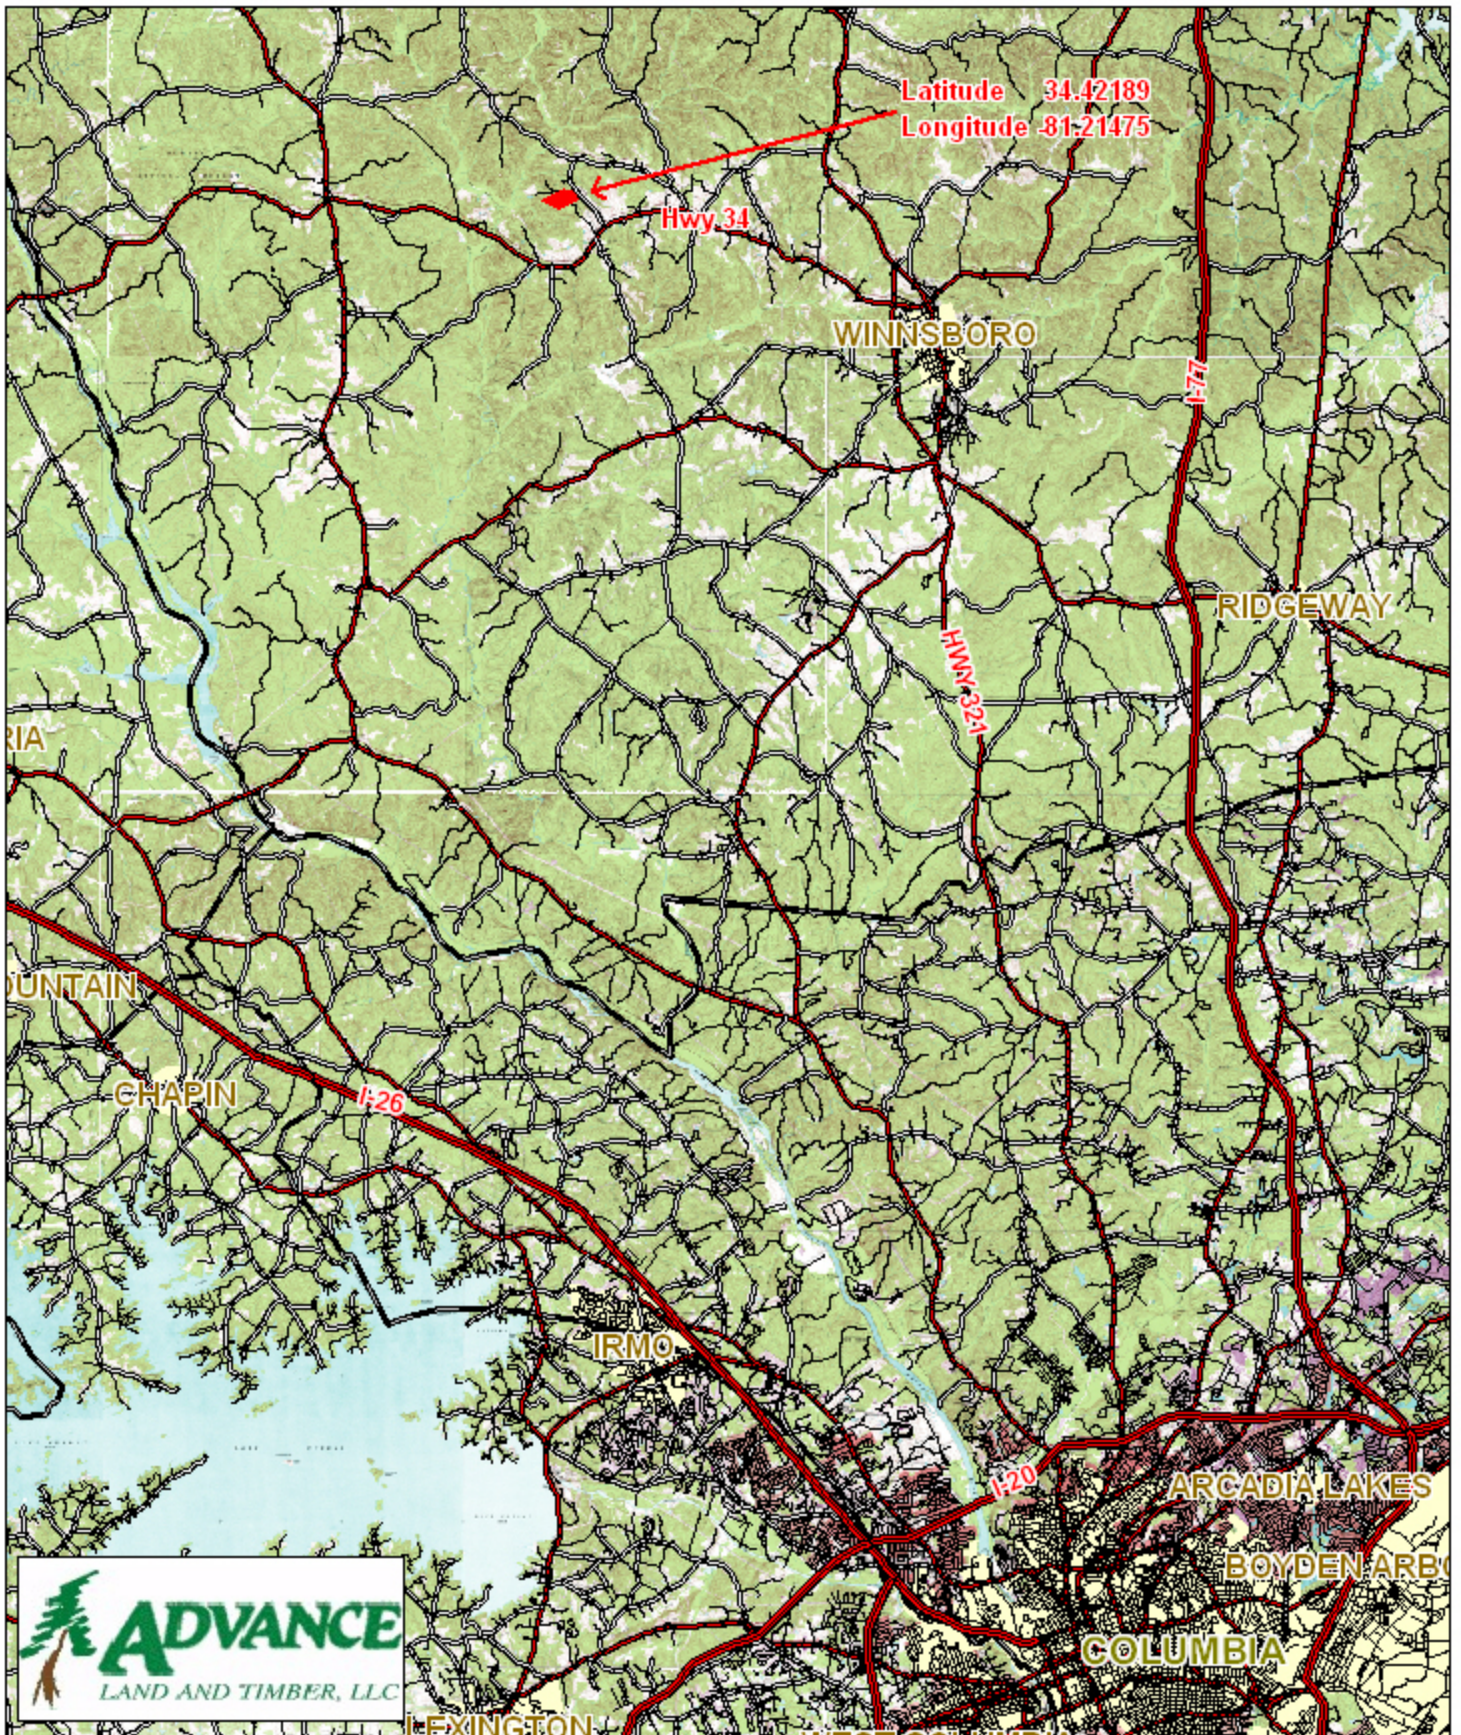

Tract A500 Fairfield County, SC

1 inch = 660 feet
95 +/- acres

The information provided on this map is believed to be accurate and is based on the best information available at this time, however, this information is in no way guaranteed.