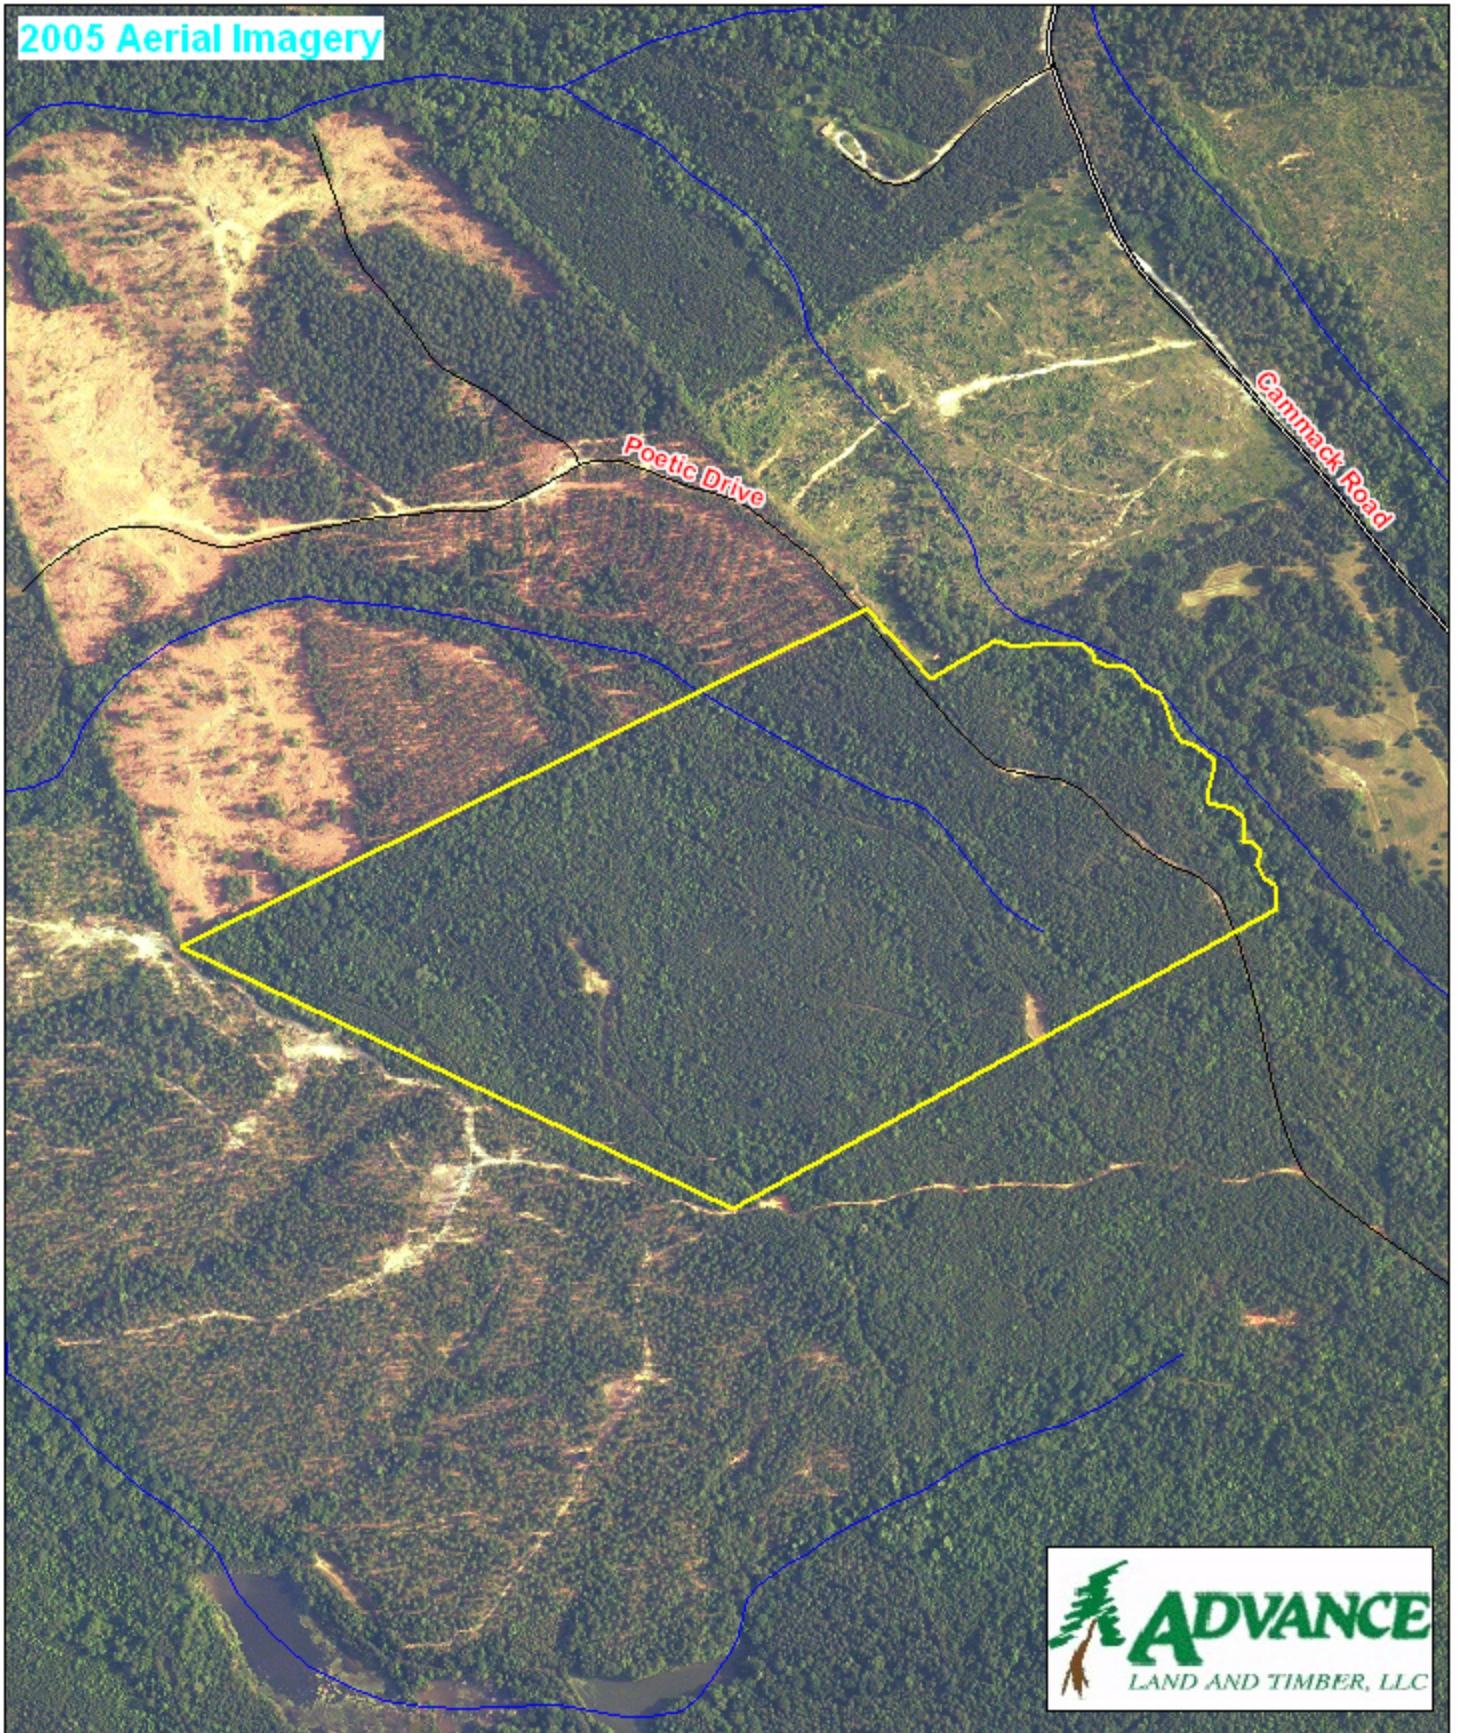

# Tract A500 Fairfield County, SC

1 inch = 660 feet  
95 +/- acres

2005 Aerial Imagery

The information provided on this map is believed to be accurate and is based on the best information available at this time, however, this information is in no way guaranteed.