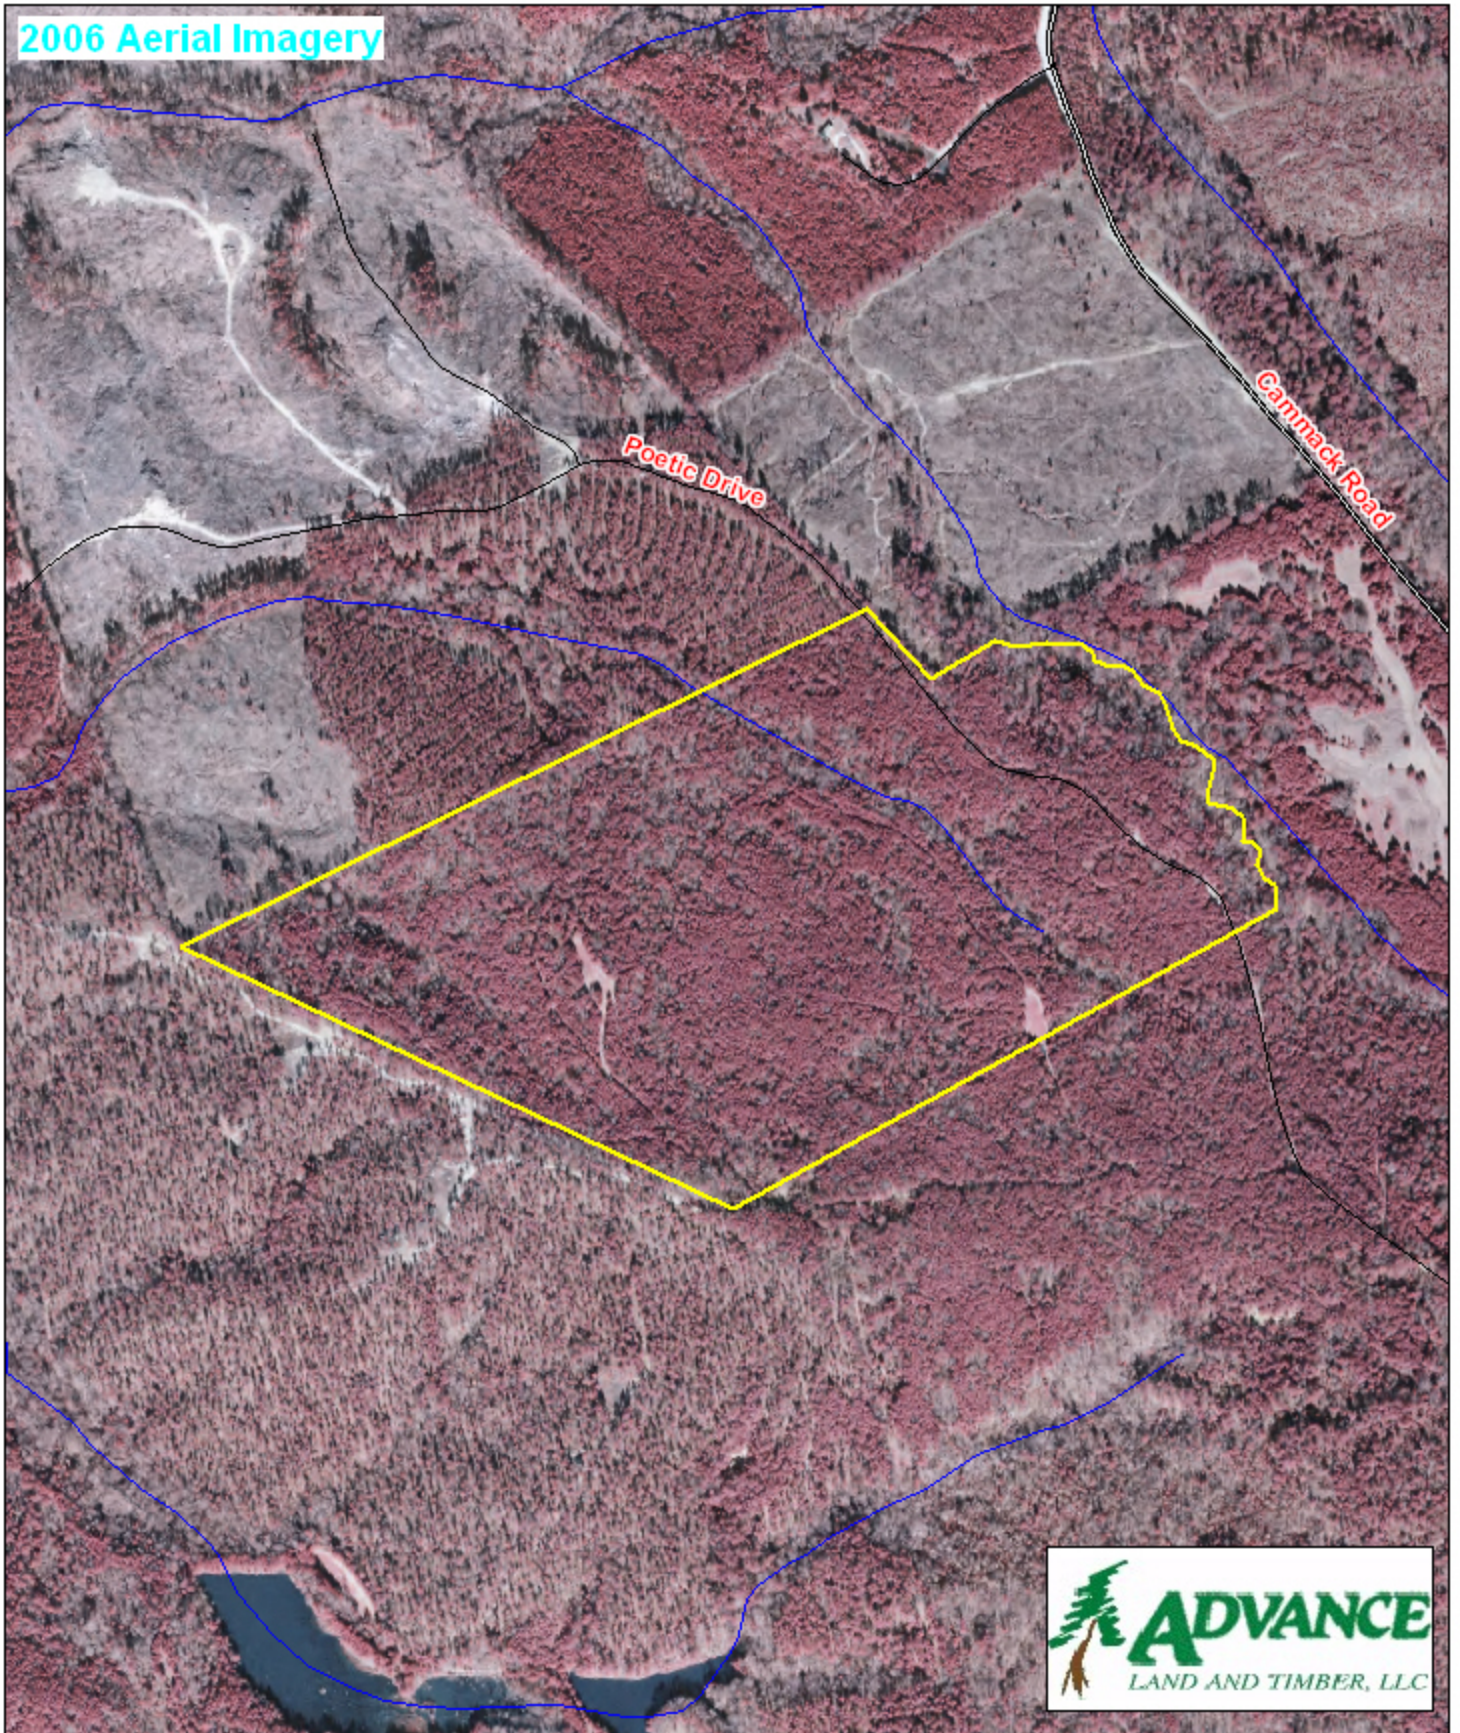

Tract A500 Fairfield County, SC

1 inch = 660 feet
95 +/- acres

2006 Aerial Imagery

The information provided on this map is believed to be accurate and is based on the best information available at this time, however, this information is in no way guaranteed.