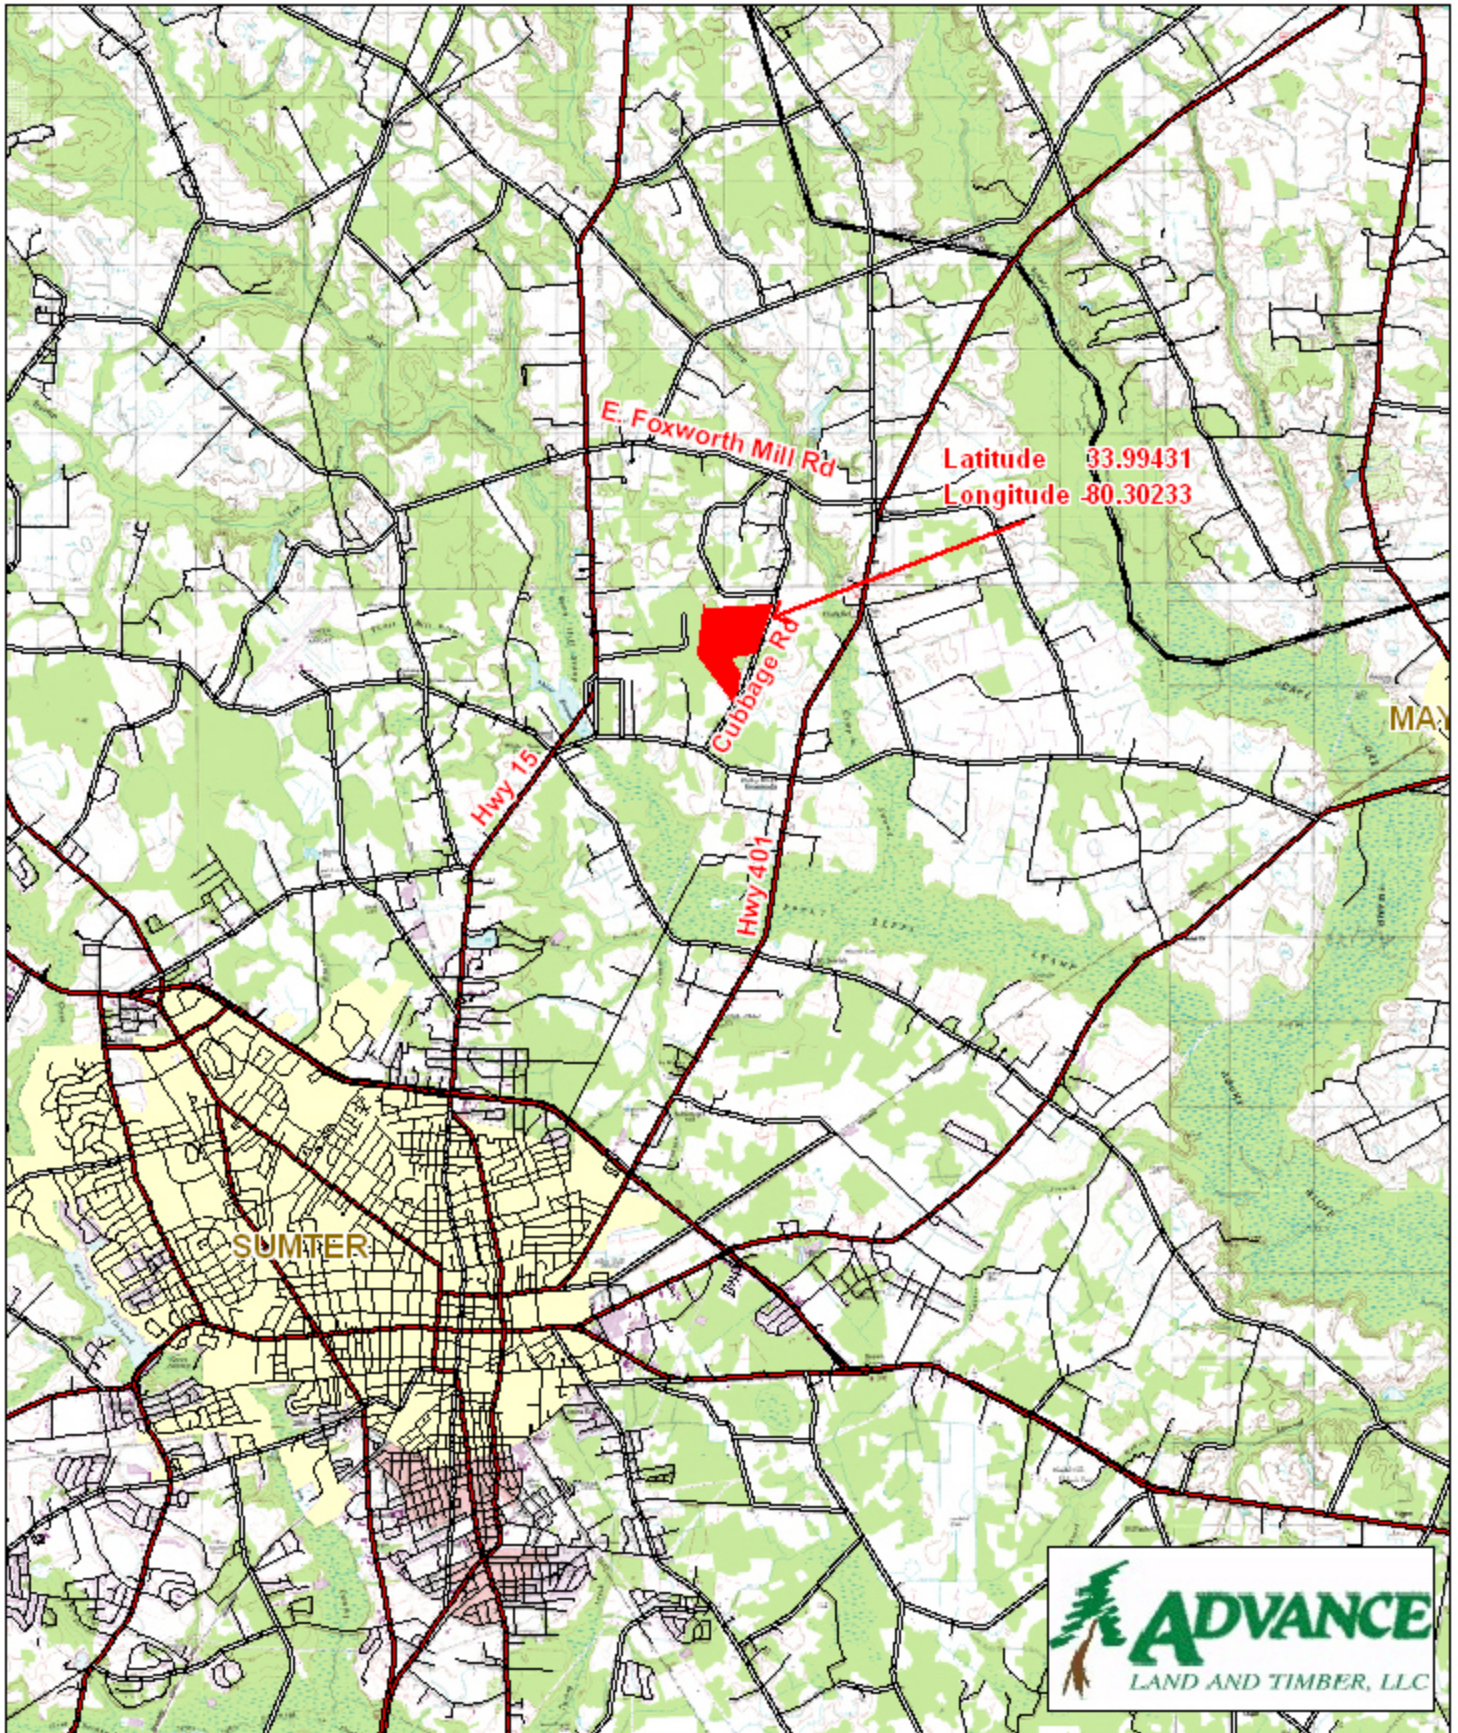

Tract A499

Sumter County, SC

1 inch = 7,500 feet
142 +/- acres

The information provided on this map is believed to be accurate and is based on the best information available at this time, however, this information is in no way guaranteed.