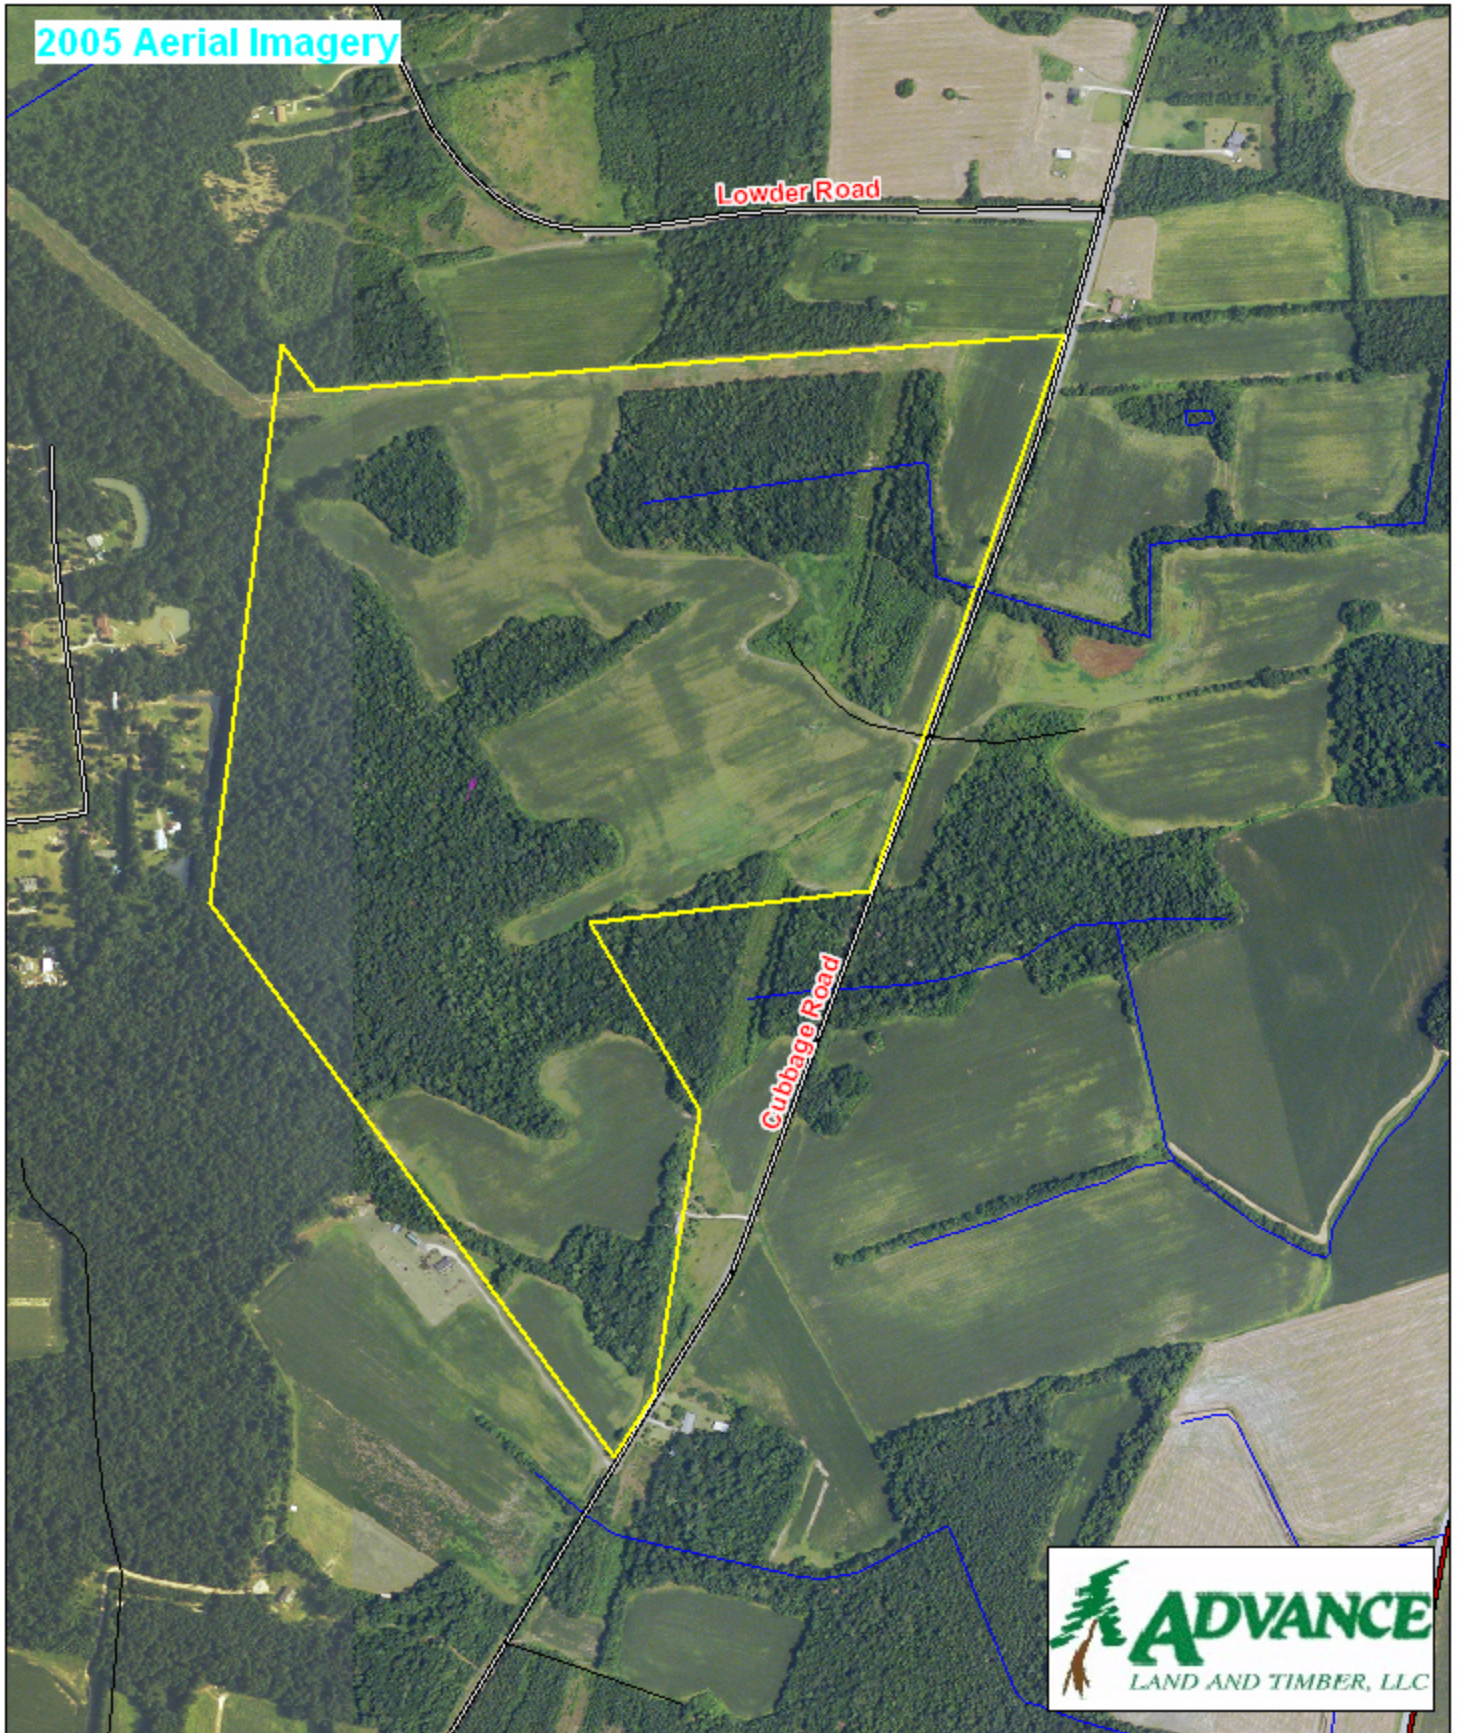

Tract A499 Sumter County, SC

1 inch = 660 feet
142 +/- acres

2005 Aerial Imagery

The information provided on this map is believed to be accurate and is based on the best information available at this time, however, this information is in no way guaranteed.