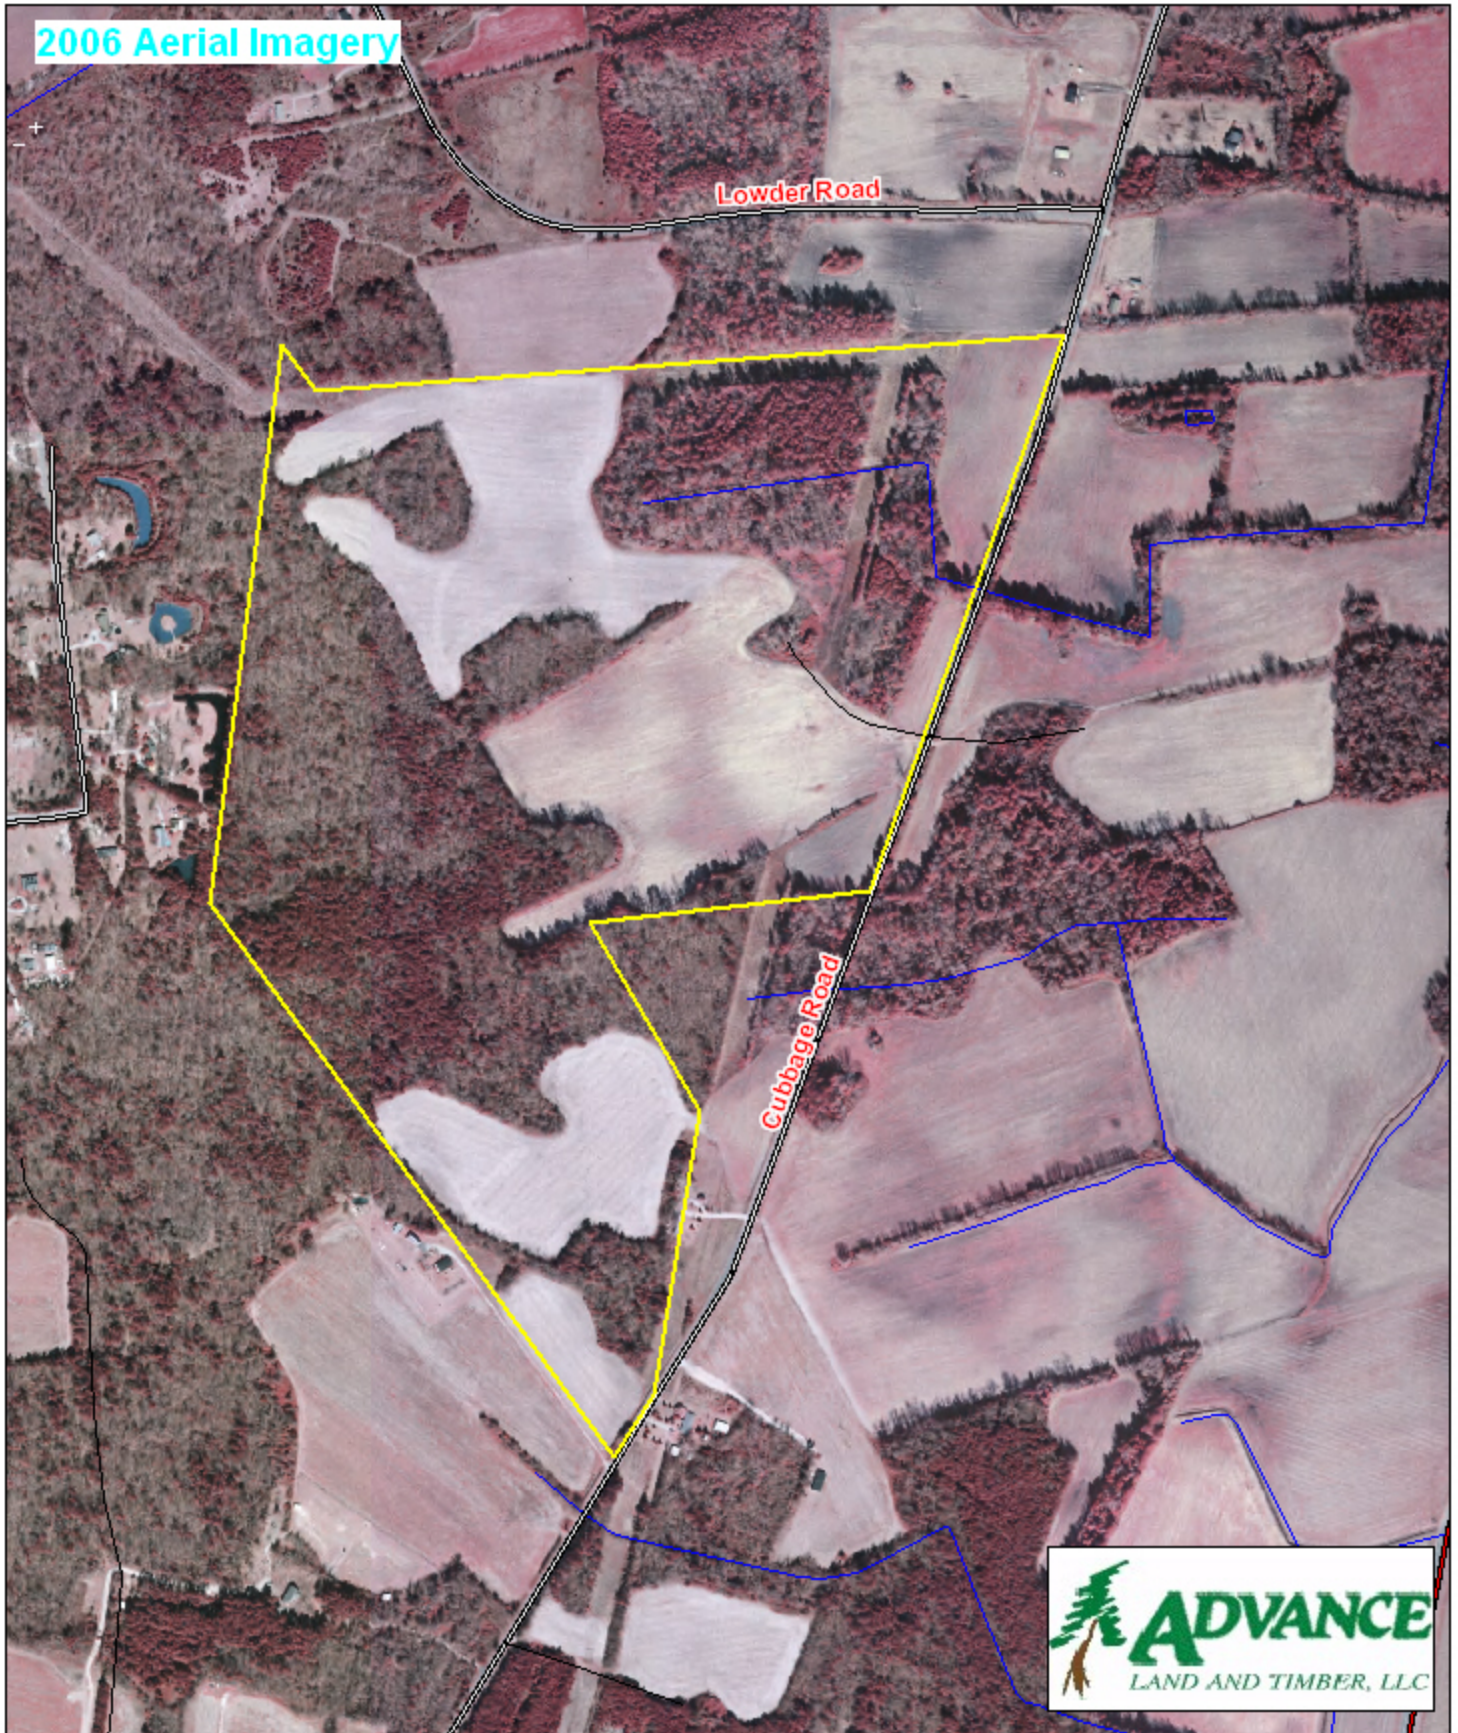

Tract A499 Sumter County, SC

1 inch = 660 feet
142 +/- acres

2006 Aerial Imagery

The information provided on this map is believed to be accurate and is based on the best information available at this time, however, this information is in no way guaranteed.